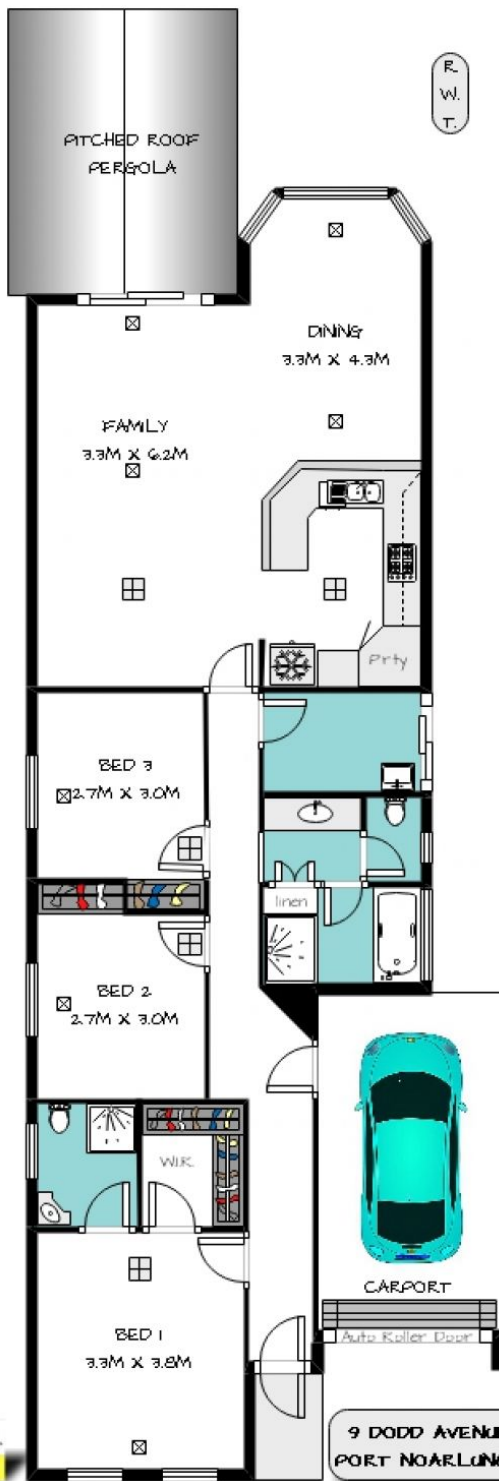

# MAGAIN

9 Dodd Avenue PORT NOARLUNGA SA

3  2  1 

Type : House

View : <https://www.magain.com.au/property/9-dodd-ave-nue-port-noarlunga-sa/8427597>

**Ray White.**  
Port Noarlunga

9 DODD AVENUE  
PORT NOARLUNGA

Whilst every care was taken, these measurements & illustrations are approximate, therefore they cannot nor should not be relied upon for any purpose.