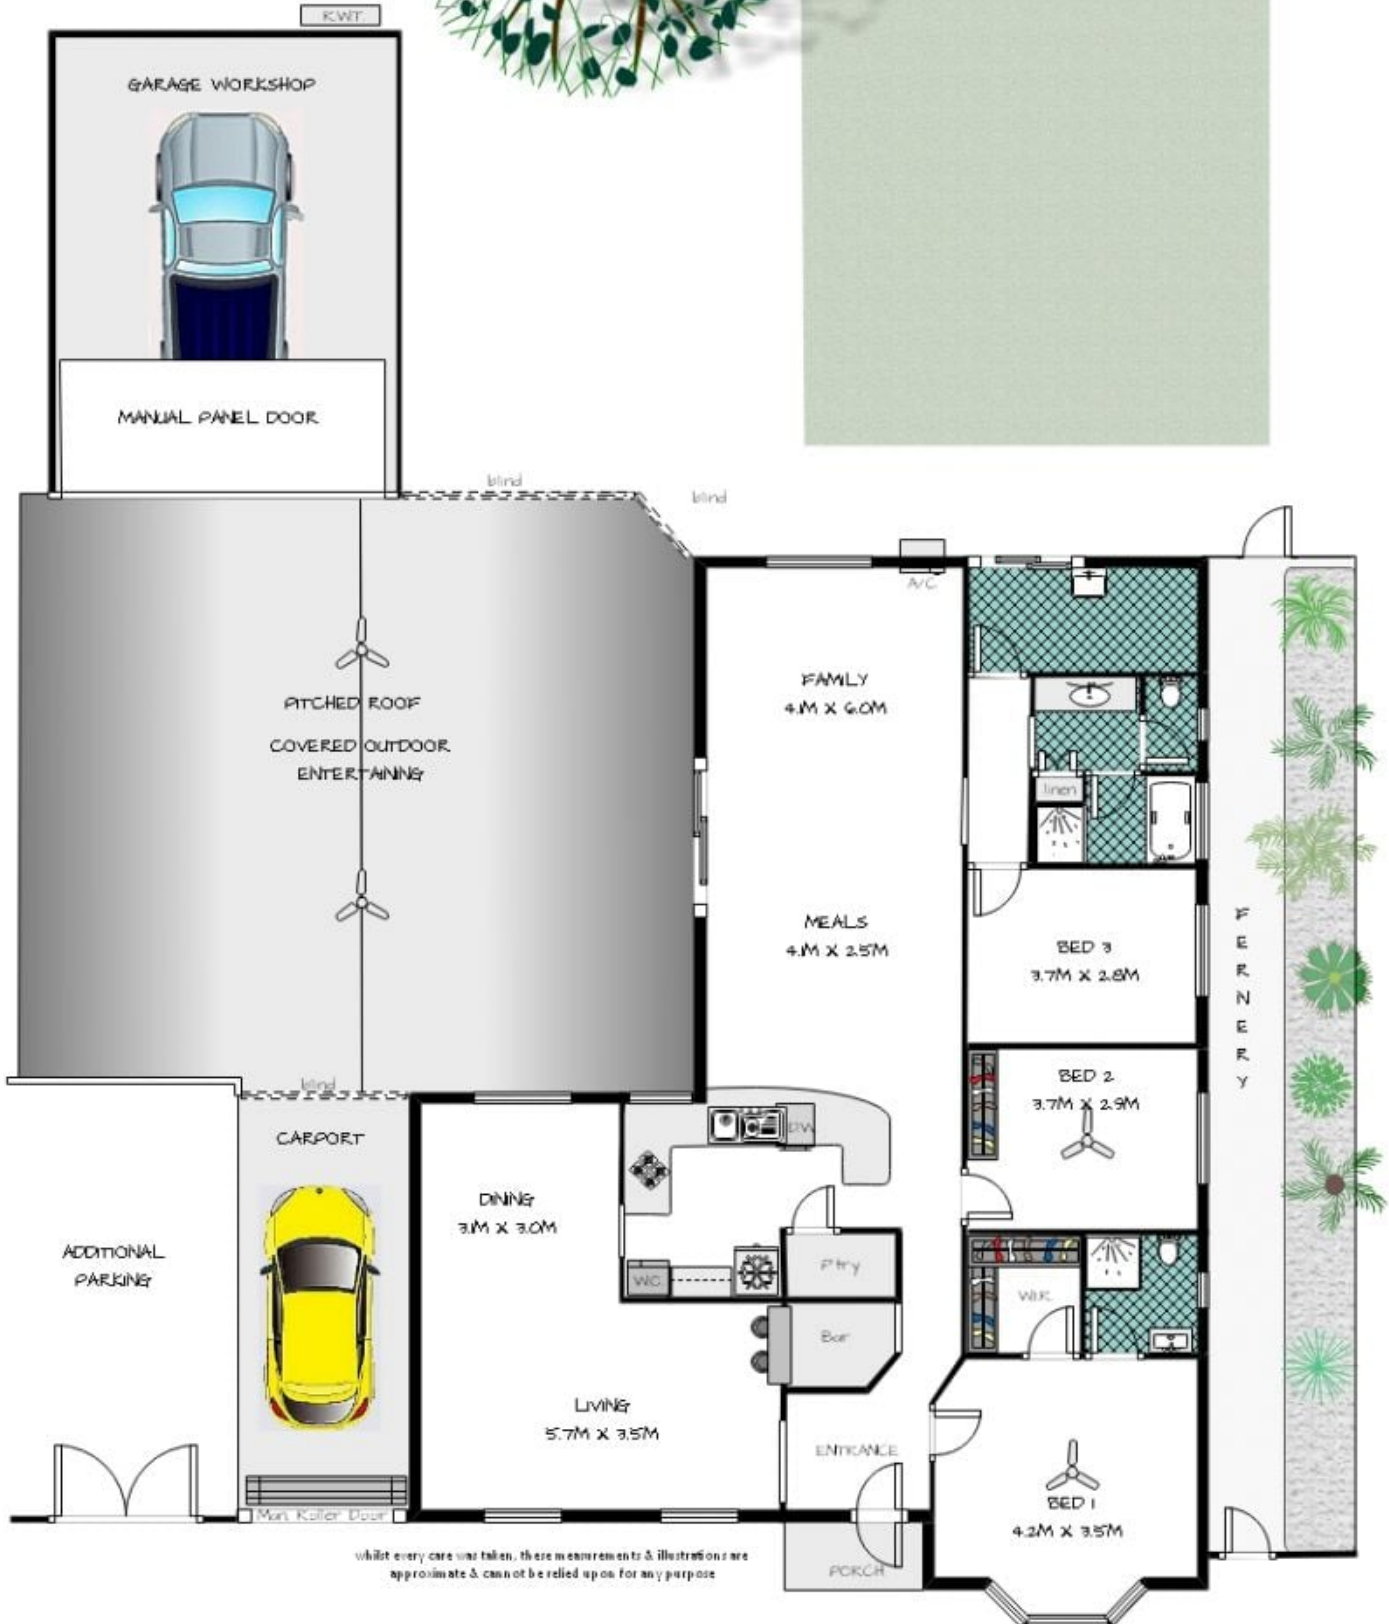

Whilst every care was taken, these measurements & illustrations are approximate & cannot be relied upon for any purpose