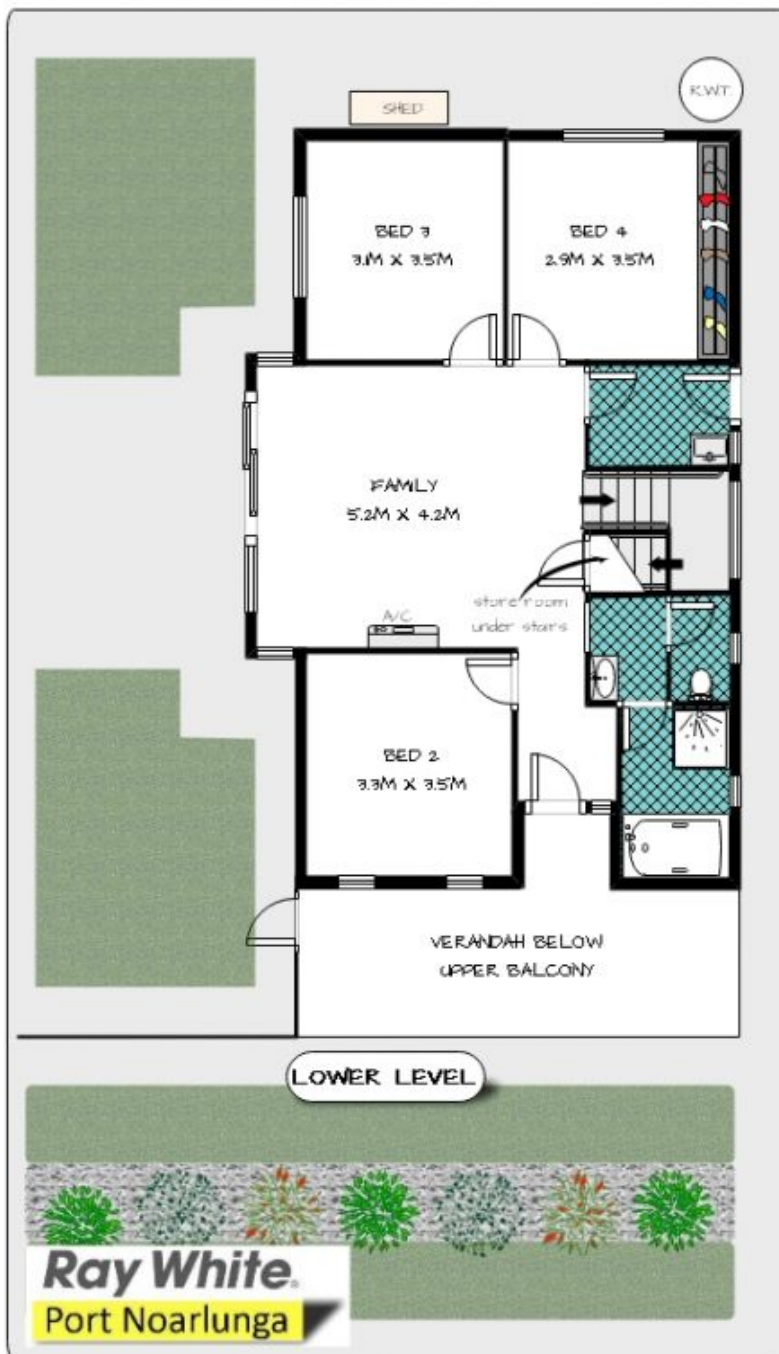

MAGAIN

1A Dodd Avenue PORT NOARLUNGA SA

4  2 

Type : House

View : <https://www.magain.com.au/property/1a-dodd-avenue-port-noarlunga-sa/8427653>

whilst every care was taken, these measurements & illustrations are approximate &
 cannot be relied upon for any purpose

1A DODD AVENUE
 PORT NOARLUNGA