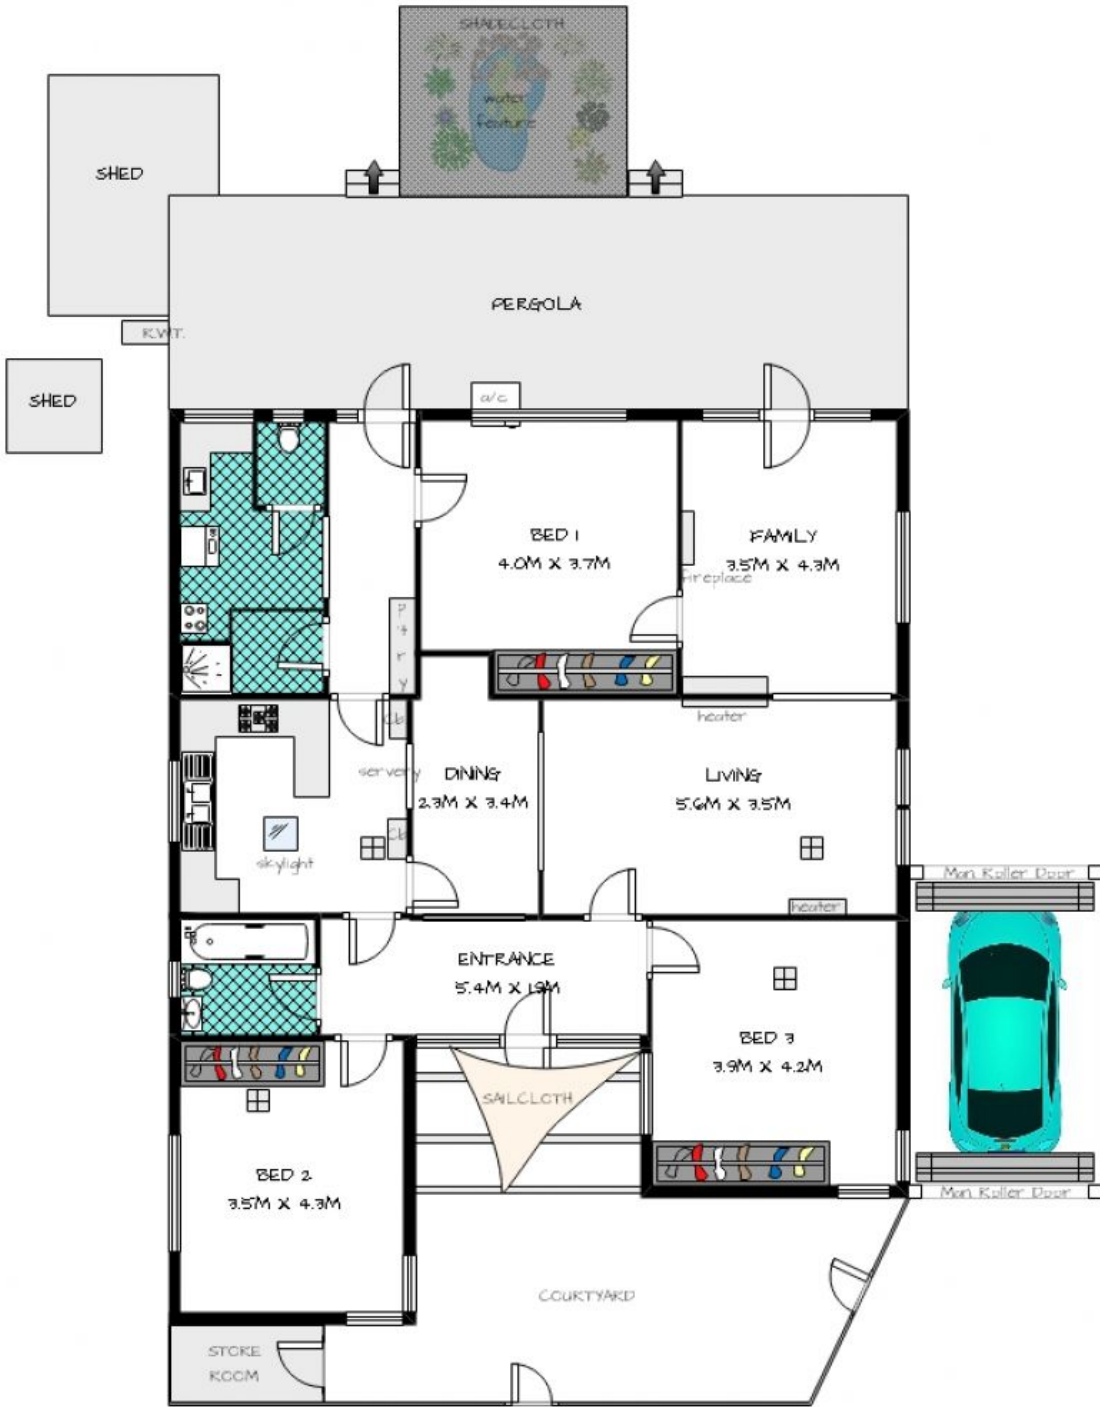

whilst every care was taken, these measurements & illustrations are approximate, therefore they cannot be relied upon for any purpose