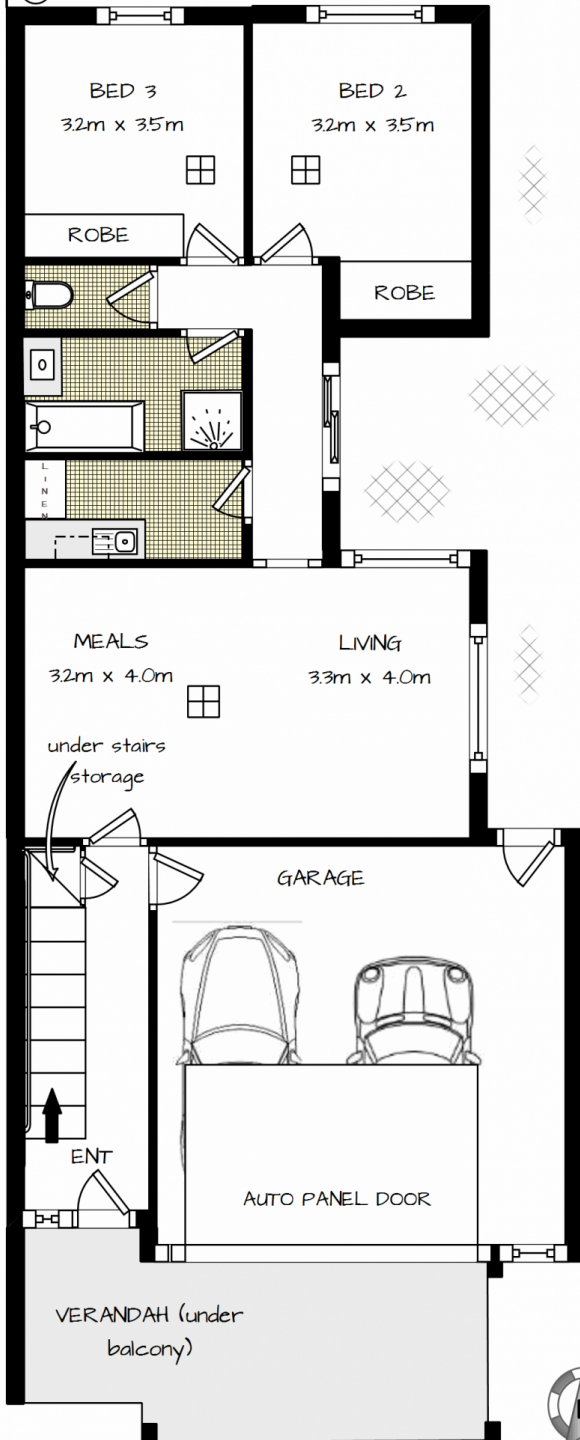

7A GEOFFREY AVE.
PORT NOARLUNGA

R
W
T

GROUND FLOOR