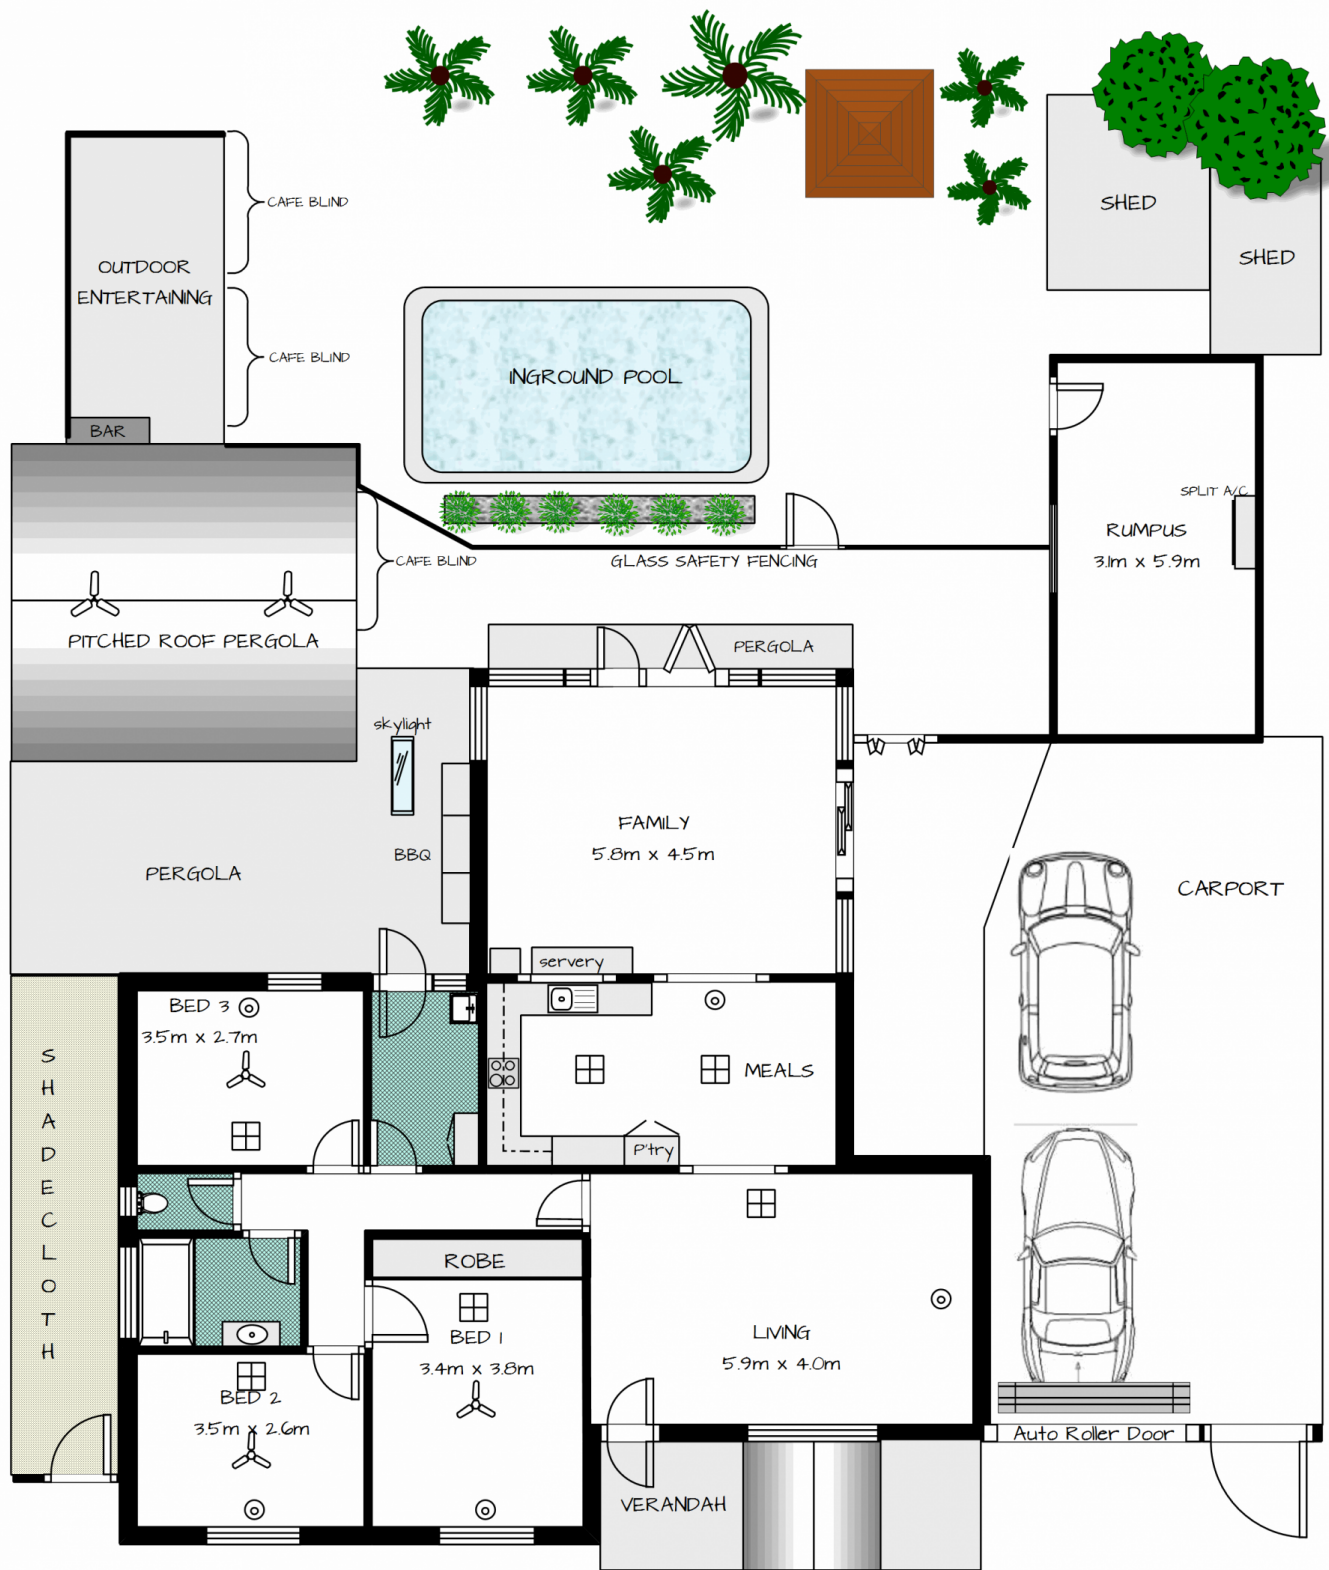

# MAGAIN

80 Moore Road REYNELLA SA

3  1  2 

Type : House

View : <https://www.magain.com.au/property/80-moore-road-reynella-sa/8427826>

**Ray White**  
 Port Noarlunga

80 MOORE ROAD  
 REYNELLA