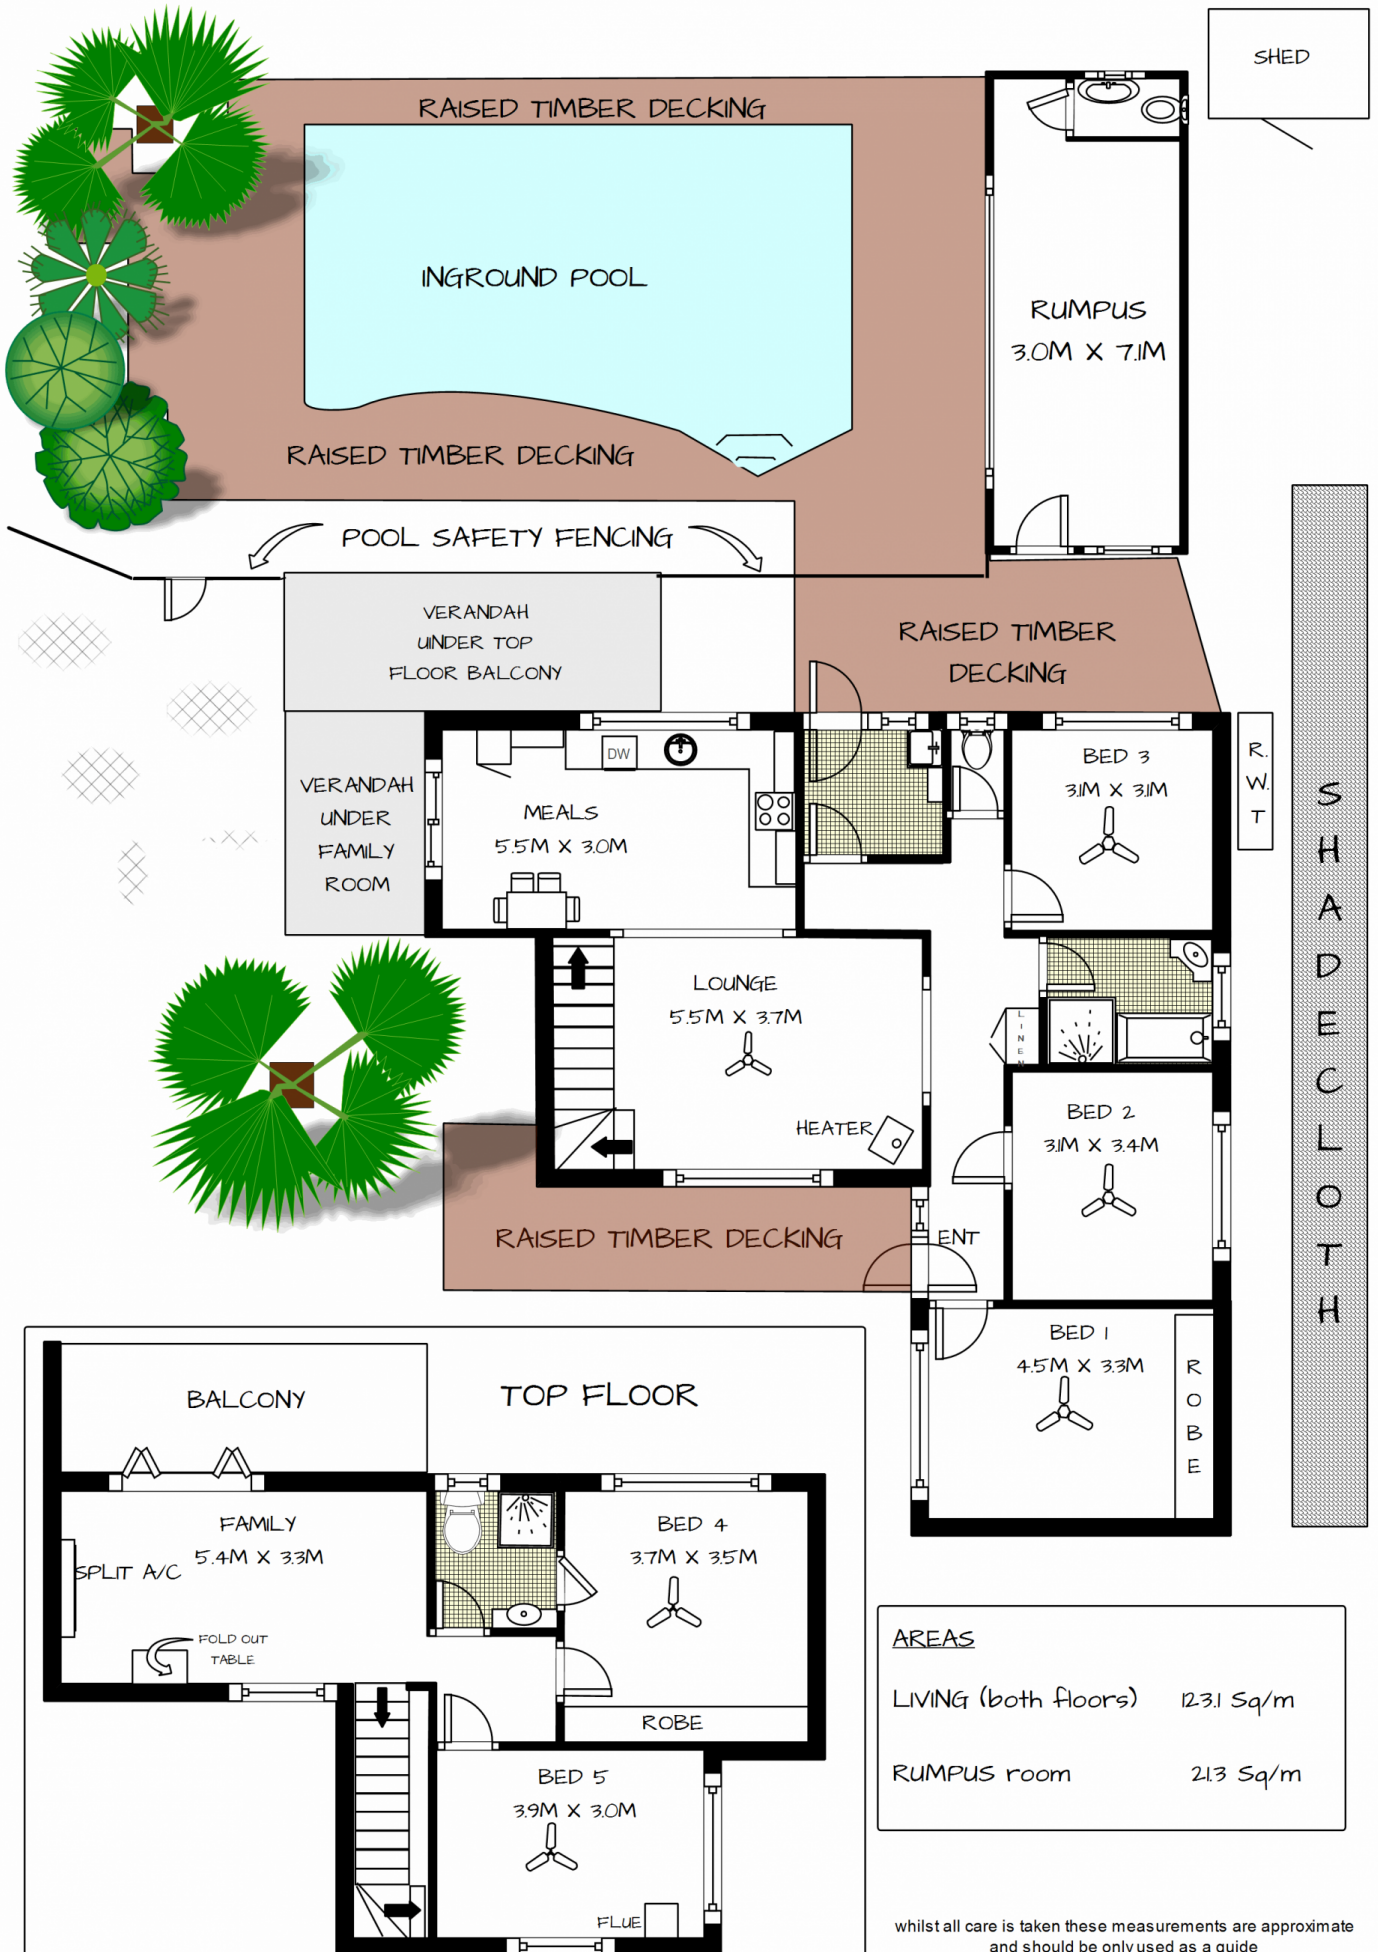

AREAS	
LIVING (both floors)	123.1 Sq/m
RUMPUS room	213 Sq/m

whilst all care is taken these measurements are approximate and should be only used as a guide