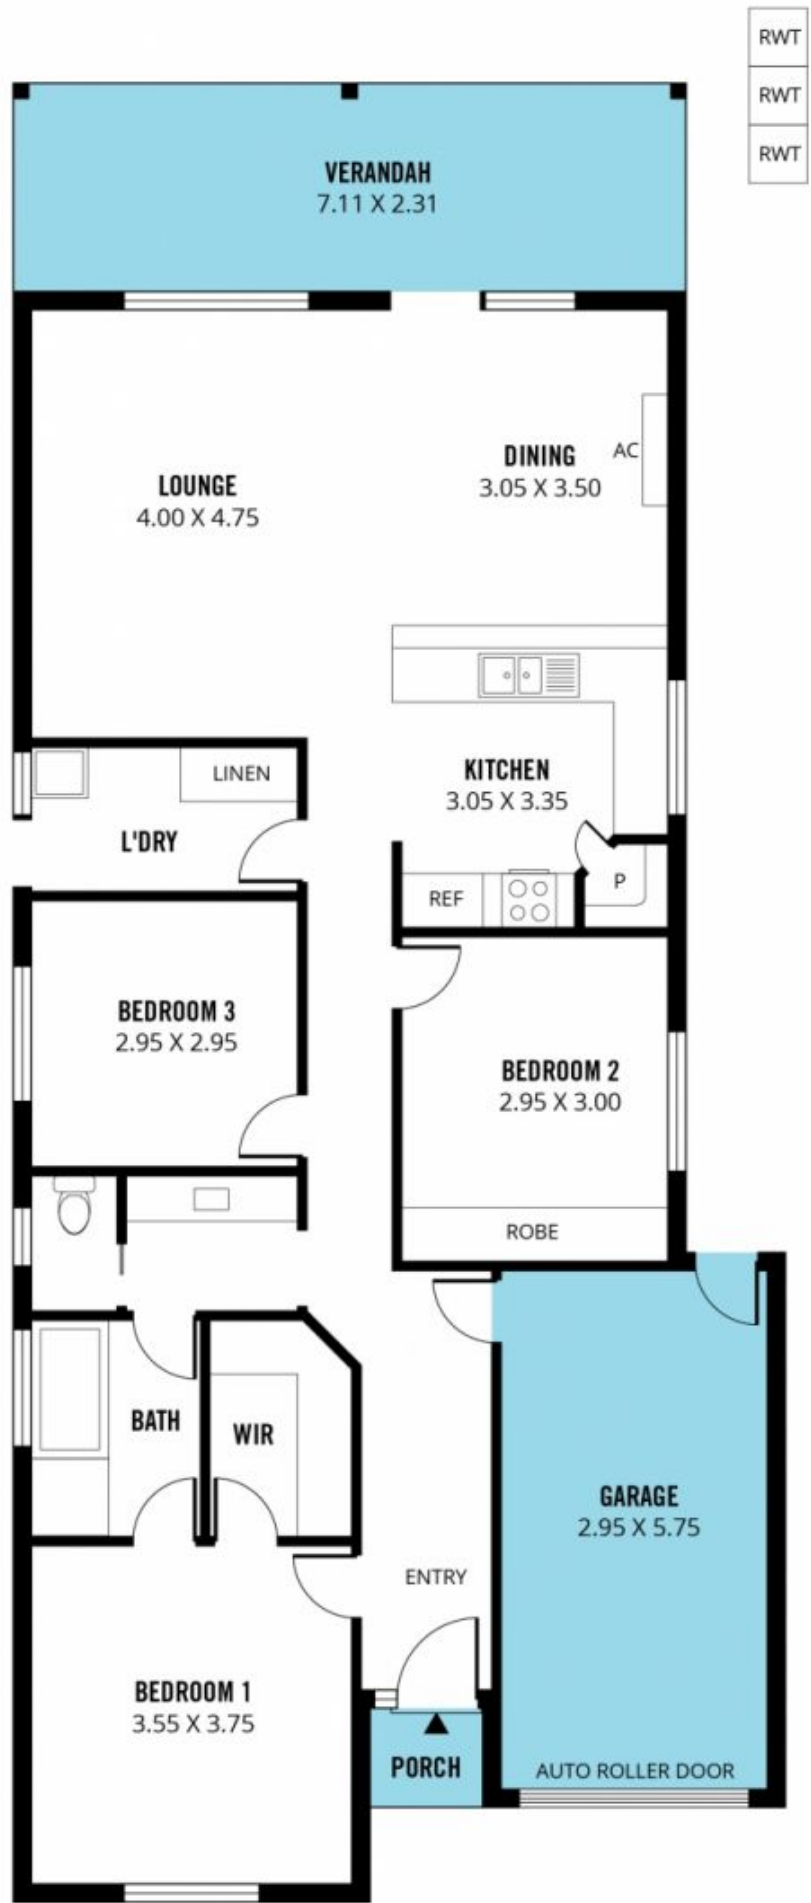

MAGAIN

36 Erebus Circuit MORPHETT VALE SA

3  1  1 

FAST FACTS

- > \$340.00 per week
- > available 25/8/2019
- > pets considered

DESCRIPTION

- > 3 generous size bedrooms, master with walk in robe and bathroom access
- > bedroom 2 has built in robes
- > modern kitchen with gas cook top, walk in pantry and plenty of storage
- > bathroom with separate shower and bath tub
- > split system and security roller shutters
- > open plan meals and lounge area
- > low maintenance yard and lock up garage for 1 car

Type : House

View : <https://www.magain.com.au/property/36-erebus-circuit-morphett-vale-sa/8428531>

Scale in metres. This drawing is for illustration purposes only. All measurements are approximate and details intended to be relied upon should be independently verified. Produced by **The Fotobase Group**