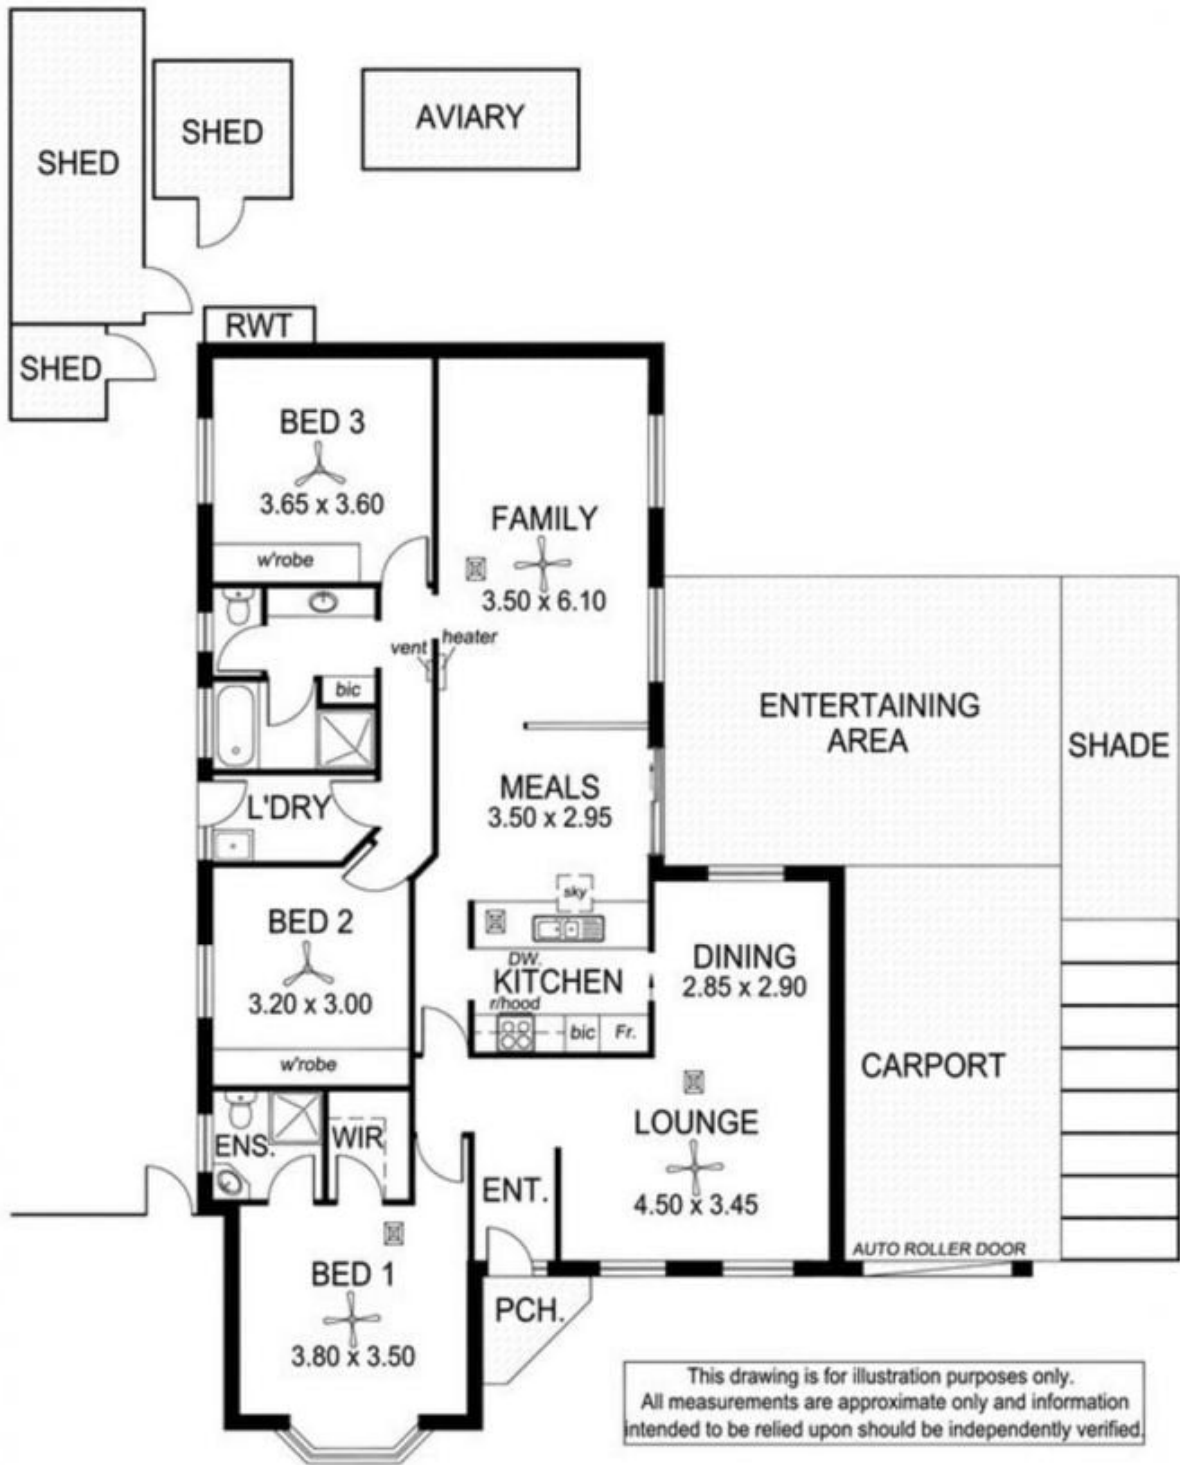

MAGAIN

34 Alia Drive SHEIDOW PARK SA

3 2 2

FAST FACTS

- > \$430.00 per week rent
- > available now
- > small pets considered

DESCRIPTION

- > 3 bedrooms, master with walk in robe and ensuite
- > bedroom 2 and 3 with large built in robes
- > modern kitchen with gas cooking, dishwasher and plenty of storage
- > open plan dining and lounge areas
- > 3 way bathroom with separate toilet, bath tub and shower
- > large undercover outdoor entertaining area
- > ceiling fans, evaporative cooling and gas wall heater
- > close to playgrounds, bbq areas shopping centre
- > beautifully maintained yards

[For full version visit the website](#)

Type : House

View : <https://www.magain.com.au/property/34-alia-drive-sheidow-park-sa/8428542>

This drawing is for illustration purposes only.
 All measurements are approximate only and information
 intended to be relied upon should be independently verified.