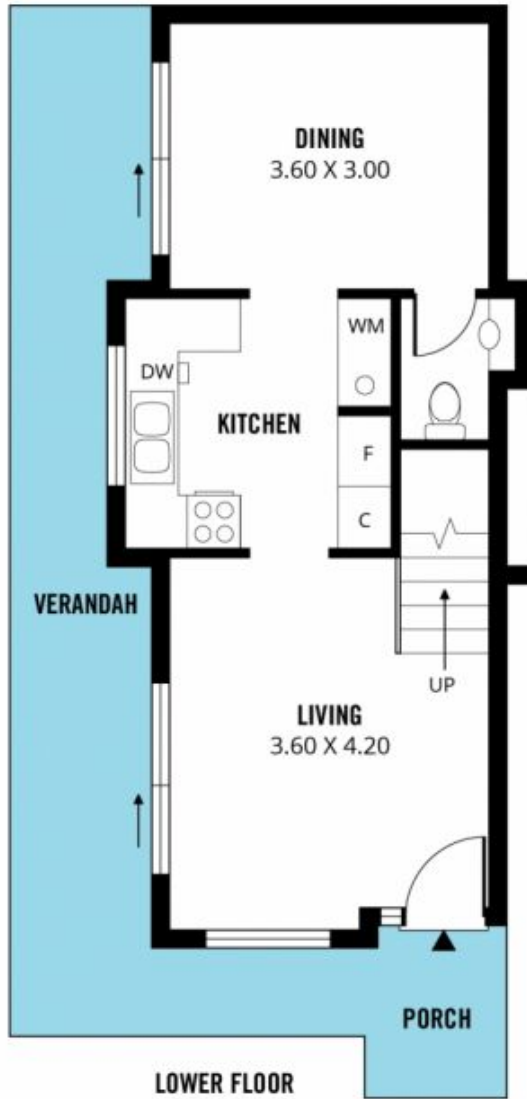

Scale in metres. This drawing is for illustration purposes only. All measurements are approximate and details intended to be relied upon should be independently verified. Produced by **The Fotobase Group**