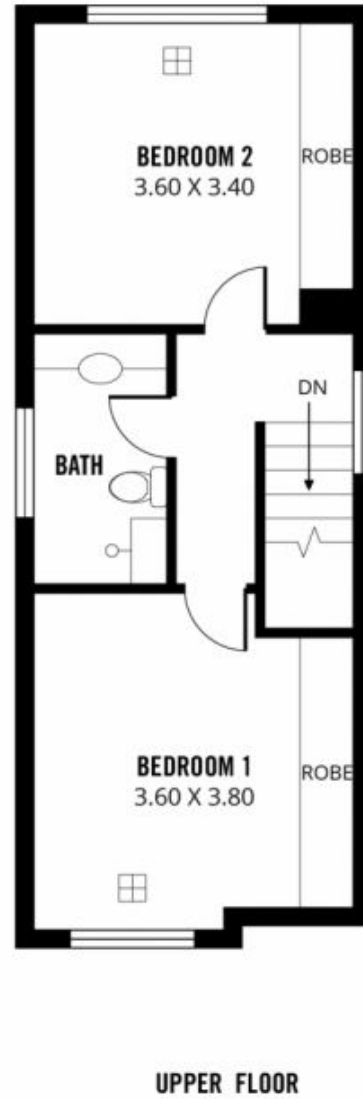

Scale in metres. This drawing is for illustration purposes only. All measurements are approximate and details intended to be relied upon should be independently verified. Produced by **The Fotobase Group**