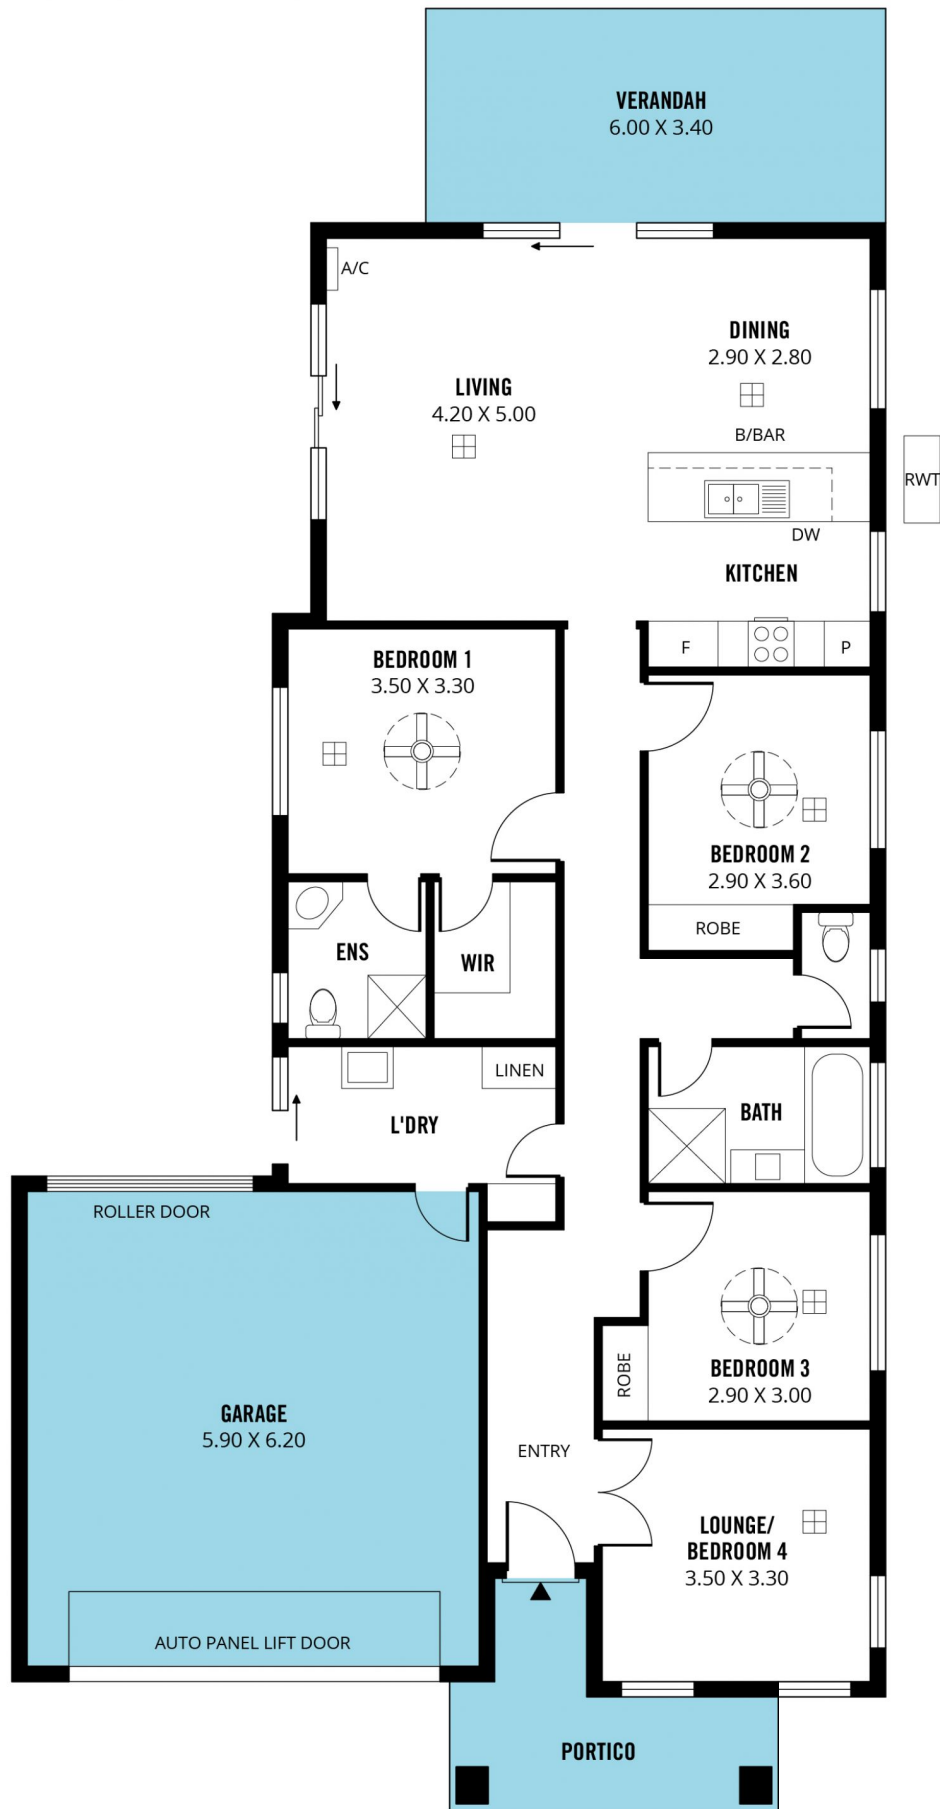

MAGAIN

21B Saint Road SMITHFIELD PLAINS SA

4  2  3 

FAST FACTS

- > \$375 per week rent
- > available now
- > sorry no pets

DESCRIPTION

- > family home situated on corner allotment in the quiet friendly neighbourhood of fast growing Playford Alive
- > 4 bedroom, master bedroom with ceiling fan, walk in robe and ensuite
- > bedroom 2 and 3 with built in robes with mirror sliding doors and ceiling fans
- > bedroom 4 or second lounge room with french doors
- > stunning open plan kitchen, dining and lounge area with backyard views
- > kitchen with gas cooking, breakfast bar, loads of cabinet

[For full version visit the website](#)

Type : House

View : <https://www.magain.com.au/property/21b-saint-road-smithfield-plains-sa/8428639>

<https://www.magain.com.au>
Magain Real Estate

Shop 3, Happy Valley Shopping Centre, 50 Kenihans H
08 8322 6111

Scale in metres. This drawing is for illustration purposes only. All measurements are approximate and details intended to be relied upon should be independently verified. Produced by **The Fotobase Group**