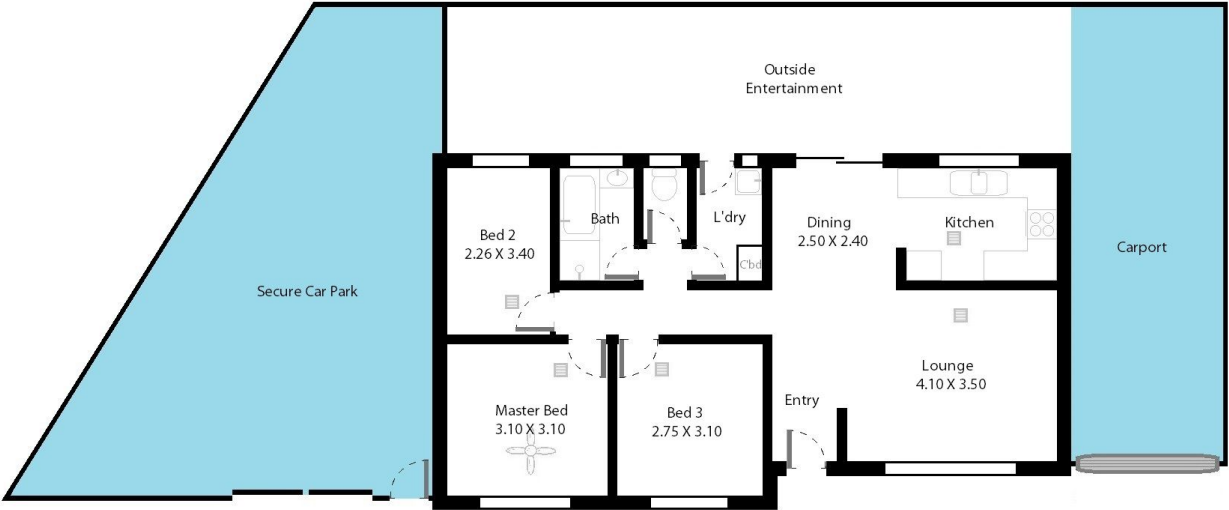

3 Lutana Court Morphett Vale, South Australia.