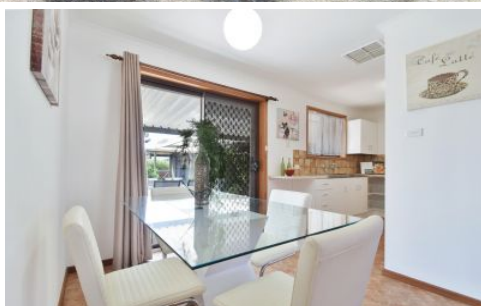

MAGAIN

3 Lutana Court MORPHETT VALE SA

3 1 2

open for inspection tuesday 8/5/18 between 5pm - 5:15pm
Located on a quiet cul de sac, close to shopping centres, public transport and more. This neat and tidy home is perfect for those who want to be close to amenities in a relaxing quiet area.

Please visit www.magain.com.au and click on "book an inspection" to register your details for the open inspections

FAST FACTS:

- >$315 per week
- >12 month lease
- >available now
- >tenant to pay all water usage and supply charge
- >no pets permitted

[For full version visit the website](http://www.magain.com.au)

Type : House
Building Size : 10 sqm
Land Size : 710 sqm
View : <https://www.magain.com.au/property/3-lutana-court-morphett-vale-sa/8428740>