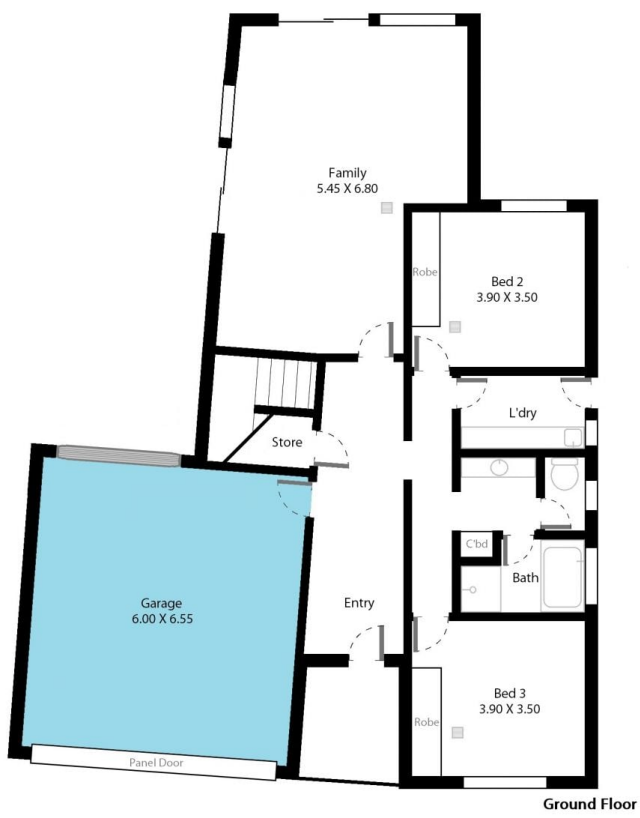

11 Wright Terrace Encounter Bay, South Australia.