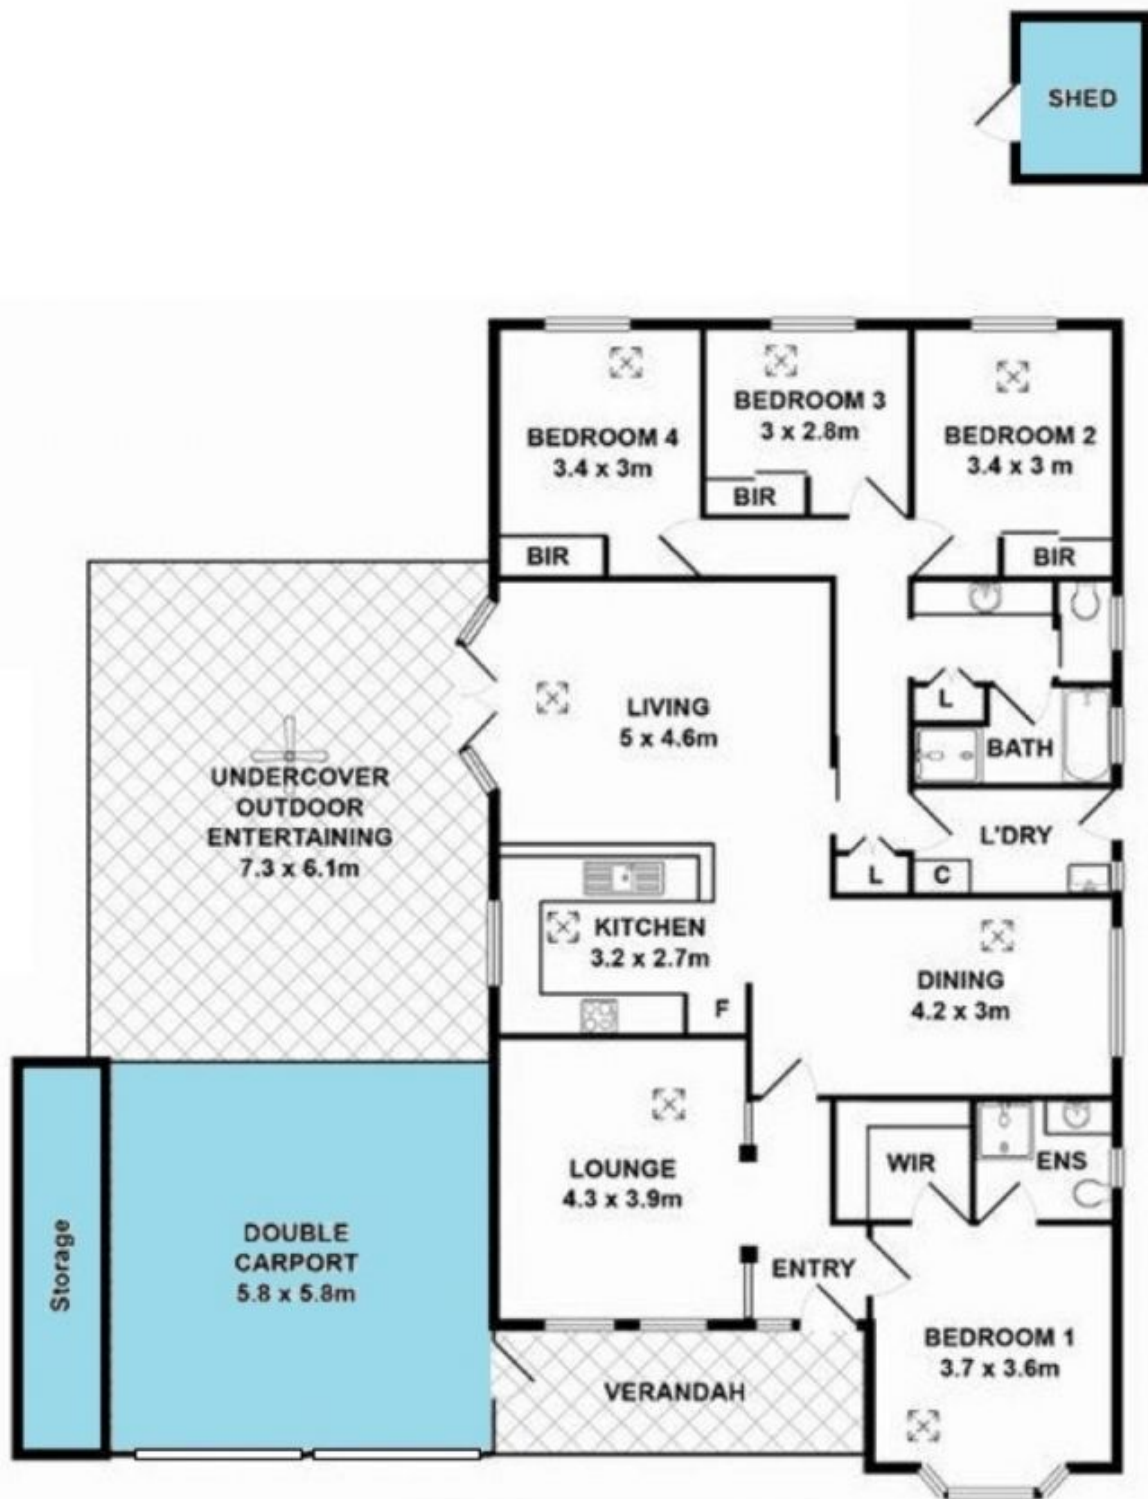

40 Elizabeth Crescent Hallett Cove, South Australia.

Picture intended as a reference only. Any specific measurements required should be obtained by an independent surveyor.