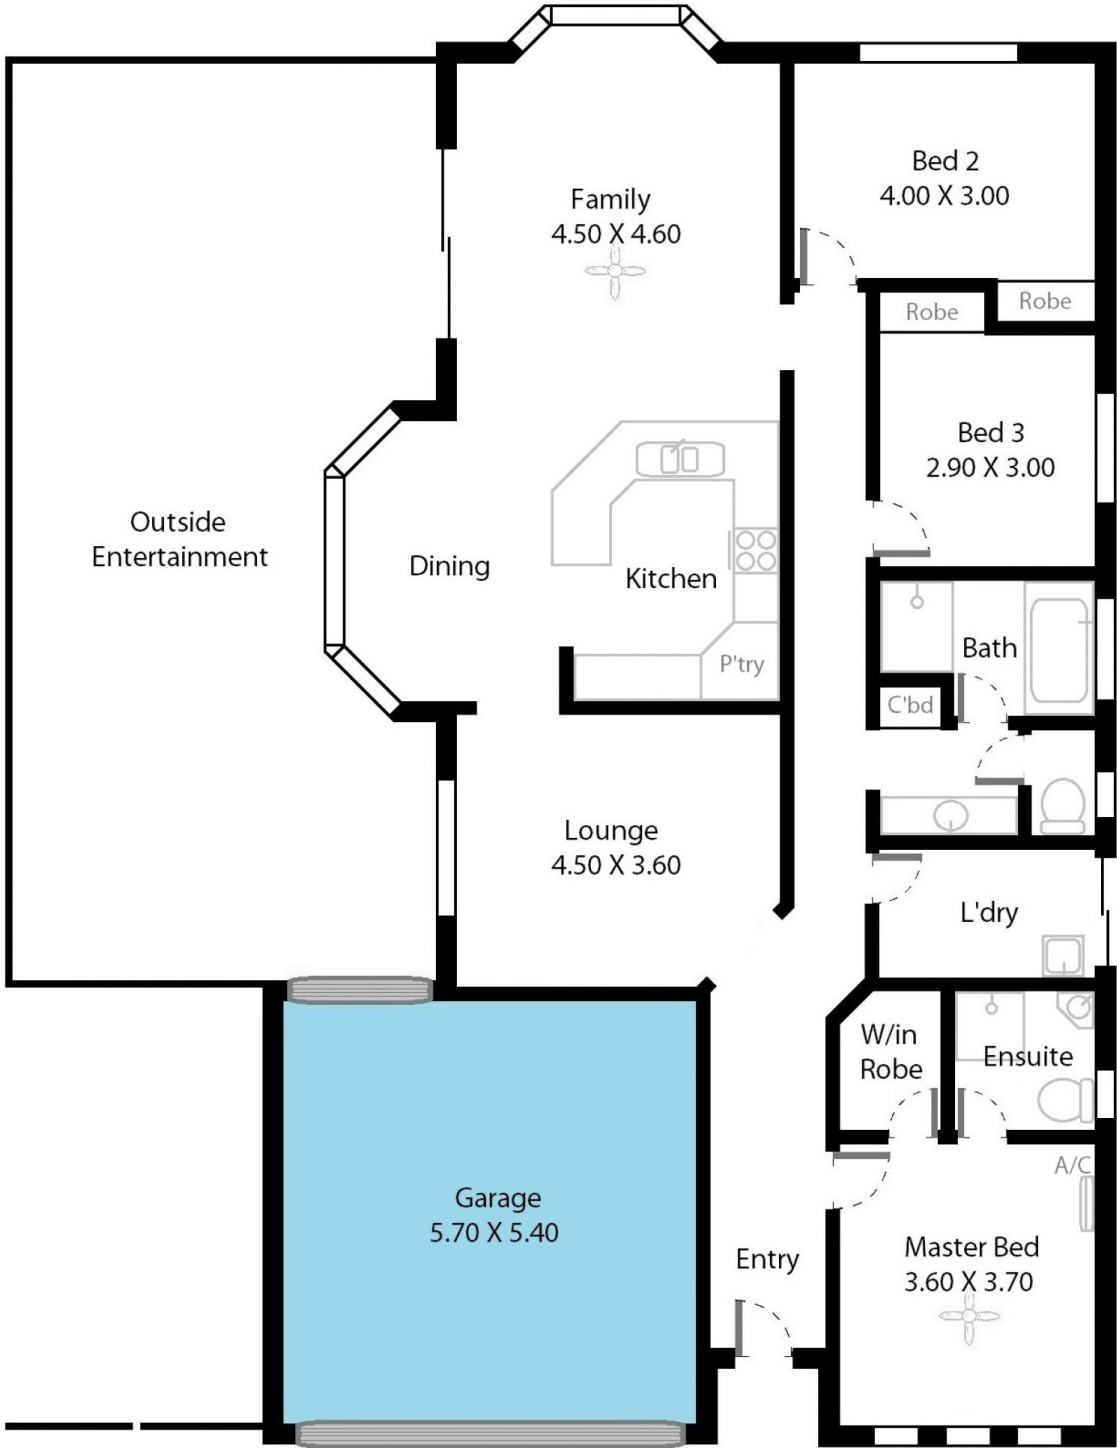

MAGAIN

7 Manly Court SEAFORD RISE SA

3 2 2

Please contact Danielle Comer for viewing times

Located in this quiet and popular pocket of Seaford Rise and surrounded by other quality properties, is this picture perfect home that offers a host of added extras.

Featuring a great, functional floorplan consisting of three

[For full version visit the website](https://www.magain.com.au/property/7-manly-court-seaford-rise-sa/8429389)

Type : House
Building Size : 19 sqm
Land Size : 450 sqm
View : <https://www.magain.com.au/property/7-manly-court-seaford-rise-sa/8429389>

Danielle Comer
08 8322 6111

7 Manly Court Seaford Rise, South Australia.

Picture intended as a reference only. Any specific measurements required should be obtained by an independent surveyor.