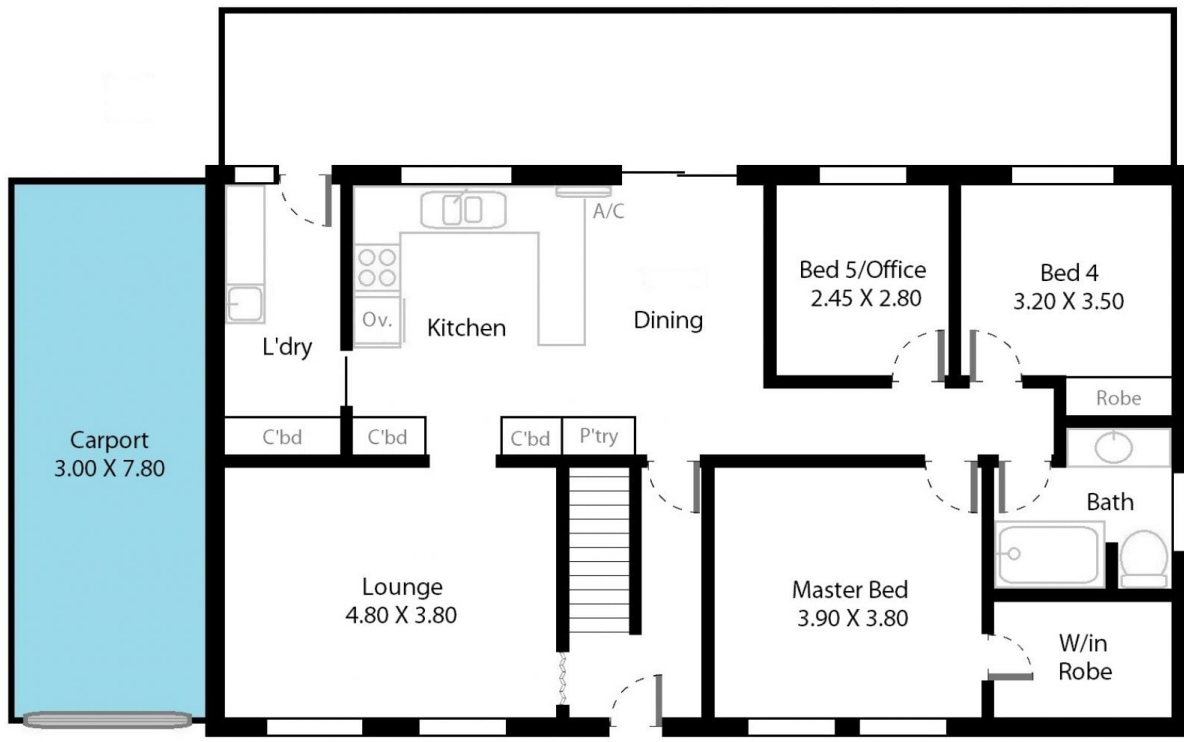

The spacious kitchen is effectively complemented by an adjoining dining area, which has sliding door access to the rear of the property. Plenty of room for the entire family with

[For full version visit the website](https://www.magain.com.au/property/63-riverview-drive-port-noarlunga-sa/8429436)

**Type** : House  
**Building Size** : 23 sqm  
**Land Size** : 690 sqm  
**View** : <https://www.magain.com.au/property/63-riverview-drive-port-noarlunga-sa/8429436>

**Danielle Comer**  
08 8322 6111

63 Riverview Drive Port Noarlunga, South Australia.

Ground Floor

Second Level

Picture intended as a reference only. Any specific measurements required should be obtained by an independent surveyor.