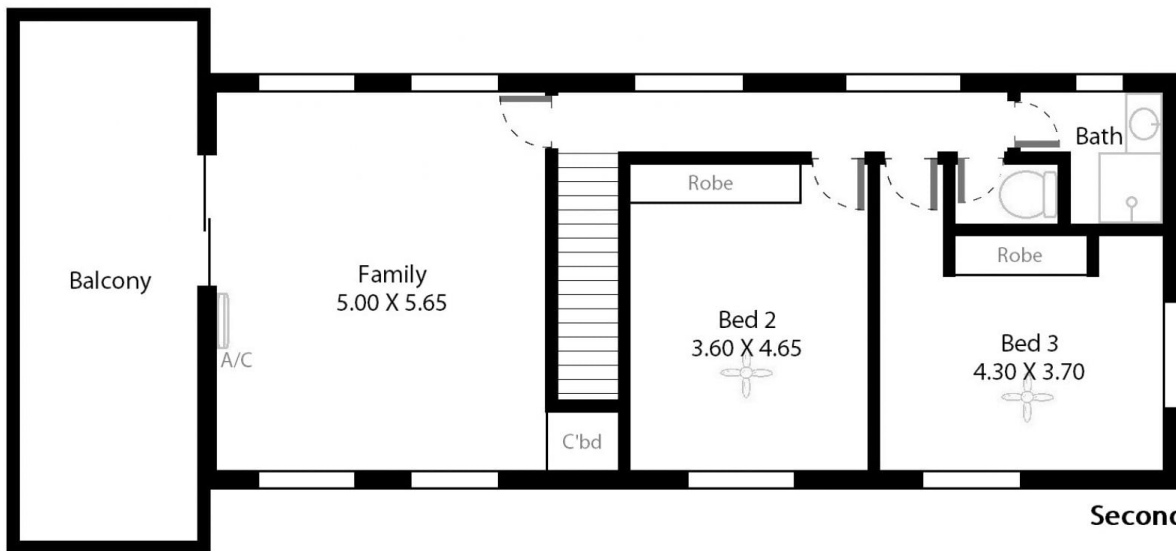

The spacious kitchen is effectively complemented by an adjoining dining area, which has sliding door access to the rear of the property. Plenty of room for the entire family with

[For full version visit the website](https://www.magain.com.au/property/63-riverview-drive-port-noarlunga-sa/8429436)

**Type** : House  
**Building Size** : 23 sqm  
**Land Size** : 690 sqm  
**View** : <https://www.magain.com.au/property/63-riverview-drive-port-noarlunga-sa/8429436>

**Danielle Comer**  
08 8322 6111

63 Riverview Drive Port Noarlunga, South Australia.

Ground Floor

Second Level

Picture intended as a reference only. Any specific measurements required should be obtained by an independent surveyor.