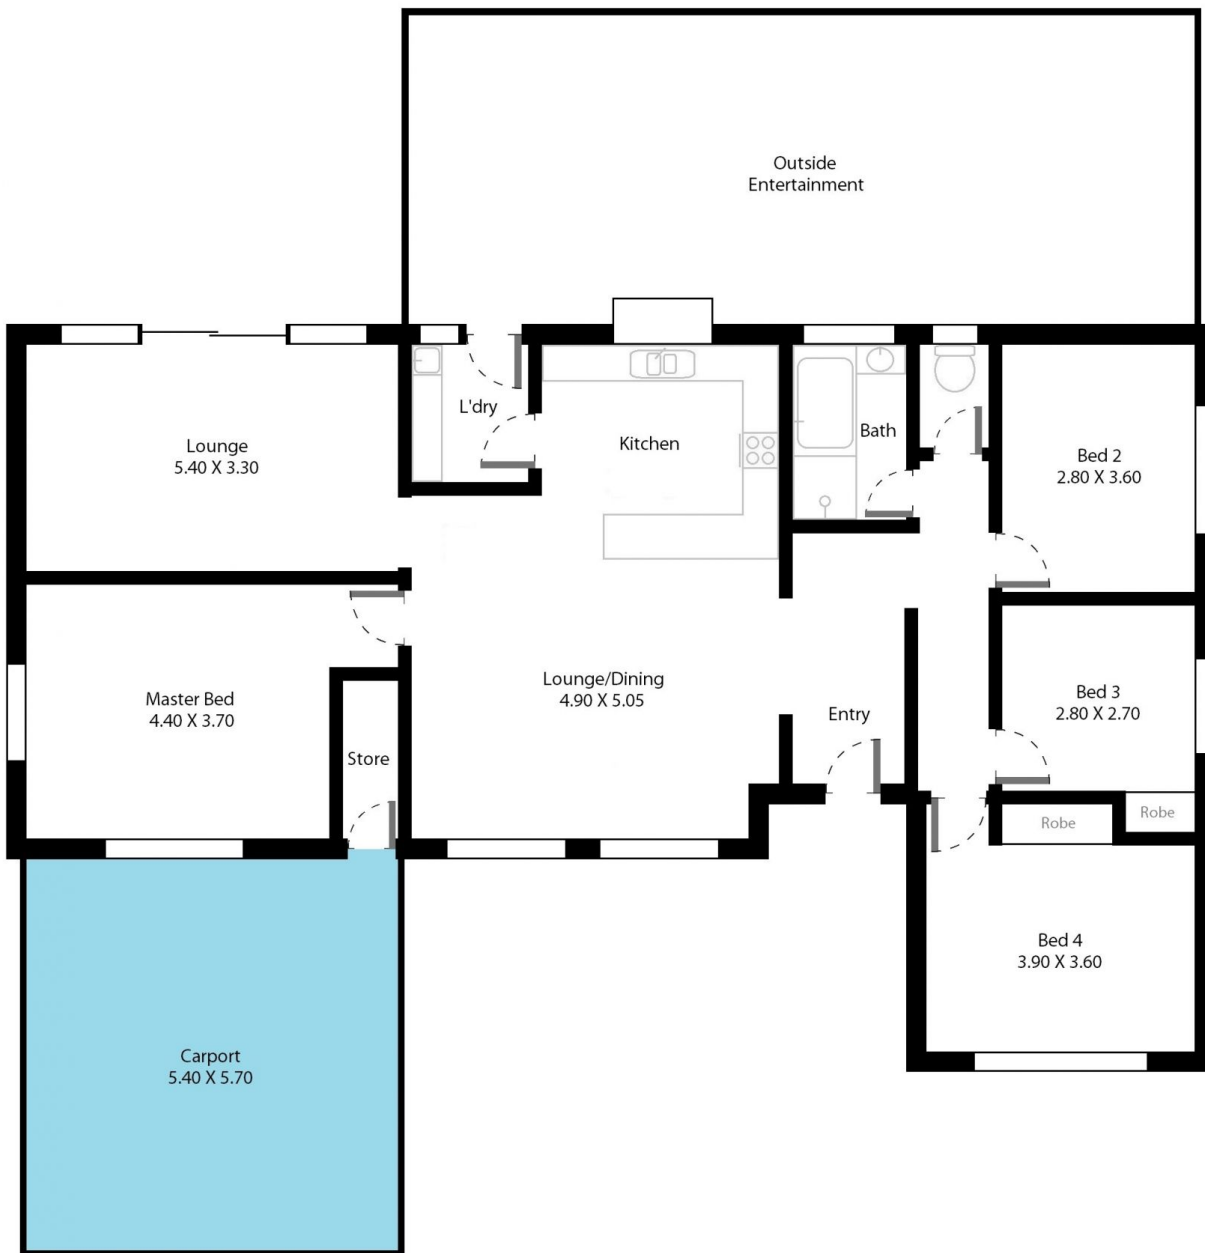

10 Kiah Crescent Sheidow Park, South Australia.

Picture intended as a reference only. Any specific measurements should be obtained by an independent surveyor.