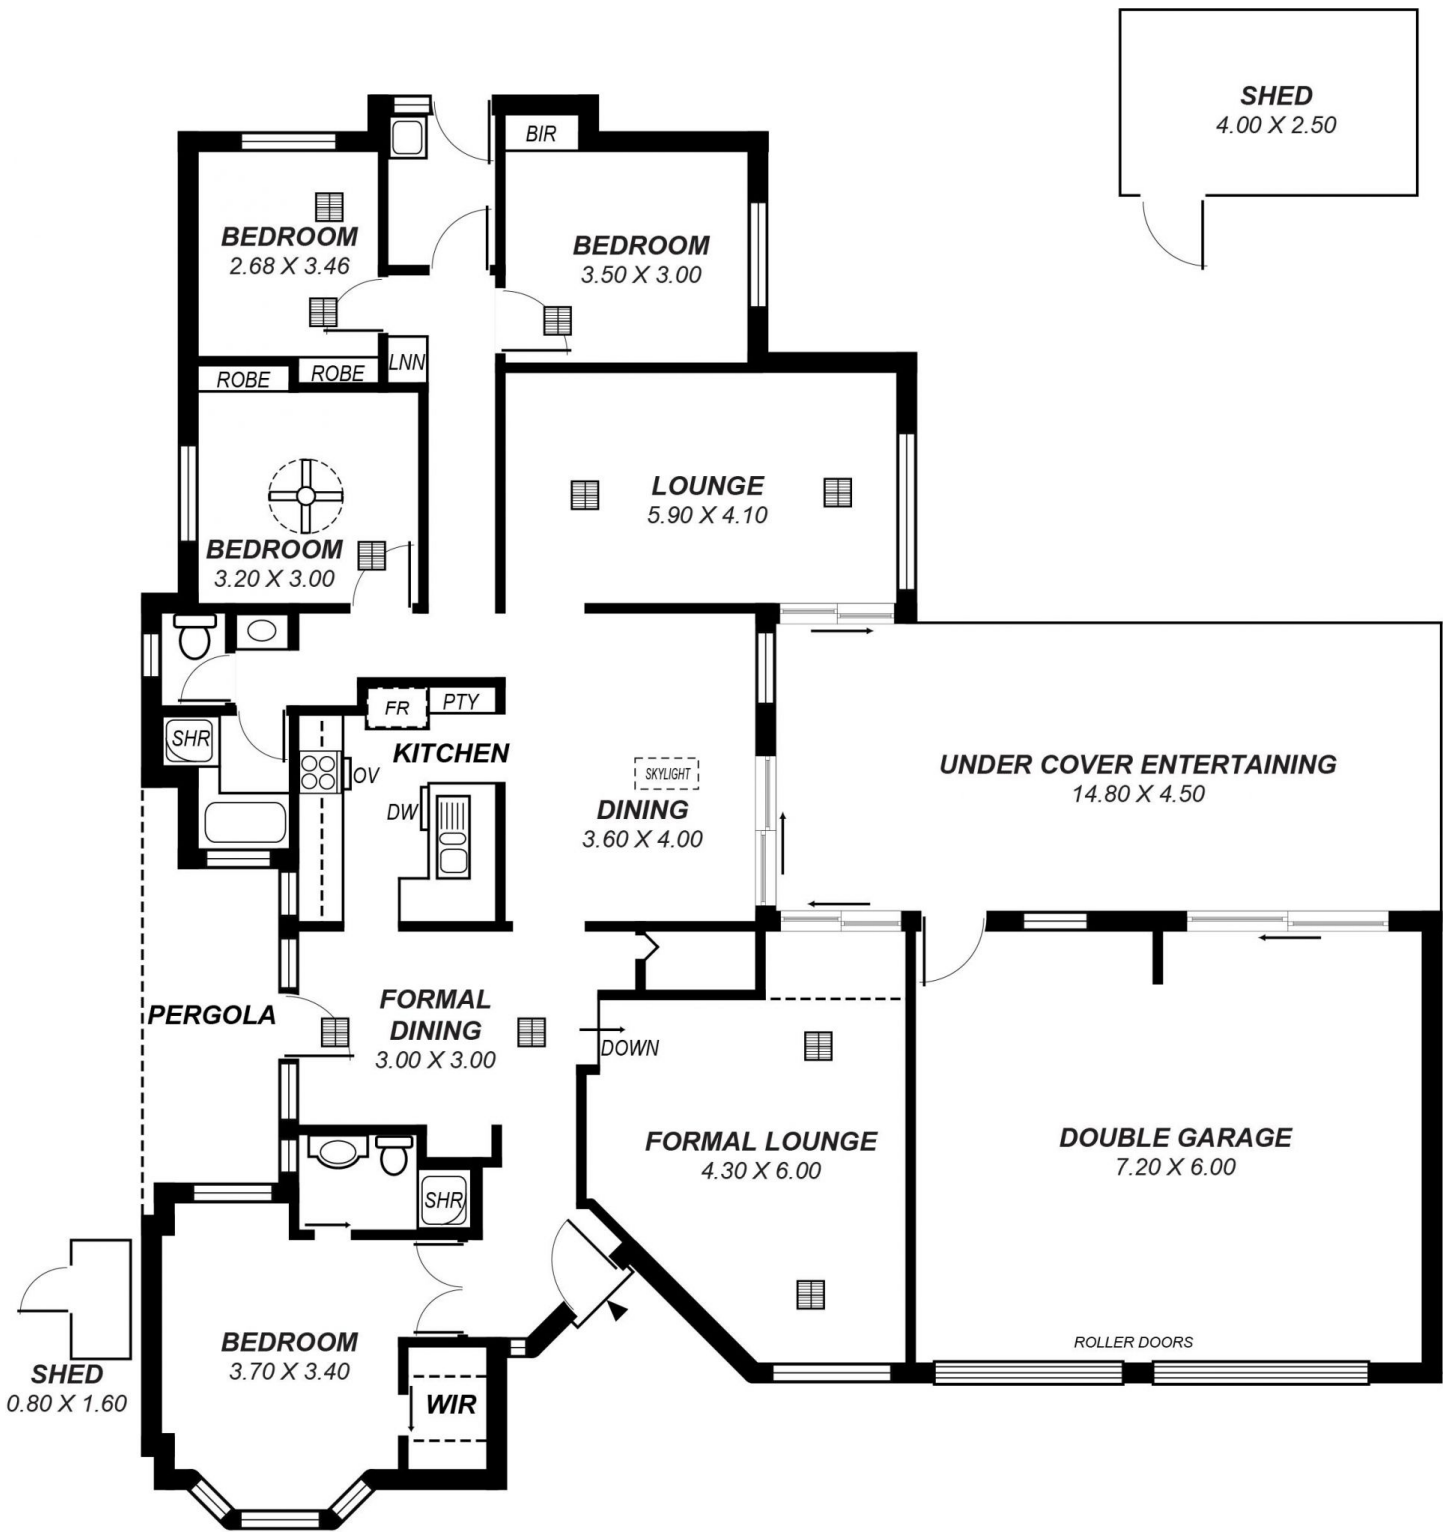

Superbly appointed in every aspect, the home has excellent kerbside appeal and lovely manicured gardens, whilst internally 220sqm of quality living ensures comfort and space for all the family.

The home offers four bedrooms, two, three and four with built in robes and the master suite with a large walk in robe and updated ensuite. Multiple living areas include a sunken formal lounge at the front of the home with new timber floors, plus a second family living area allowing everyone to spread out and enjoy.

*This drawing is for illustration purposes only .  
 All measurements are approximate and details intended  
 to be relied upon should be independently verified.*