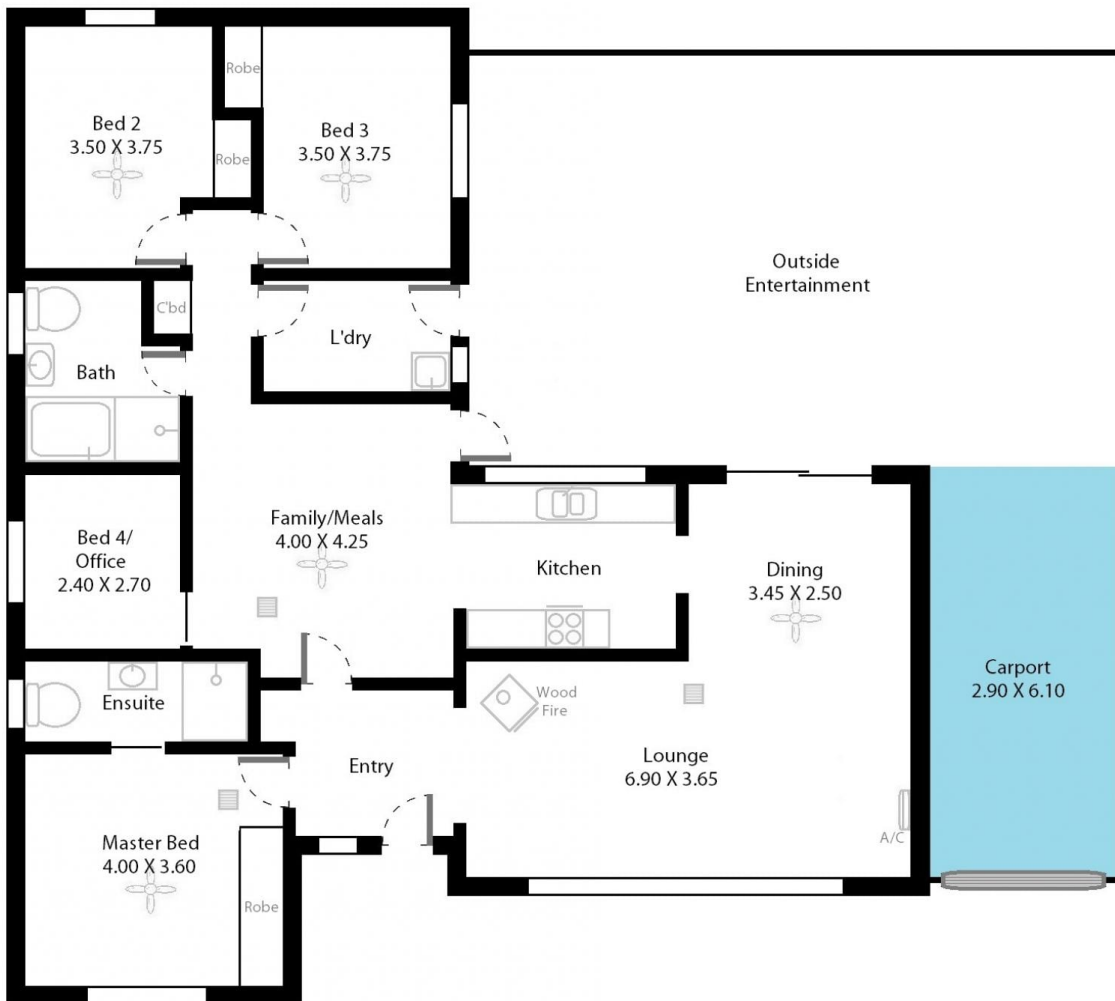

22 Leonard Road Morphett Vale, South Australia.

Picture intended as a reference only. Any specific measurements required should be obtained by an independent surveyor.