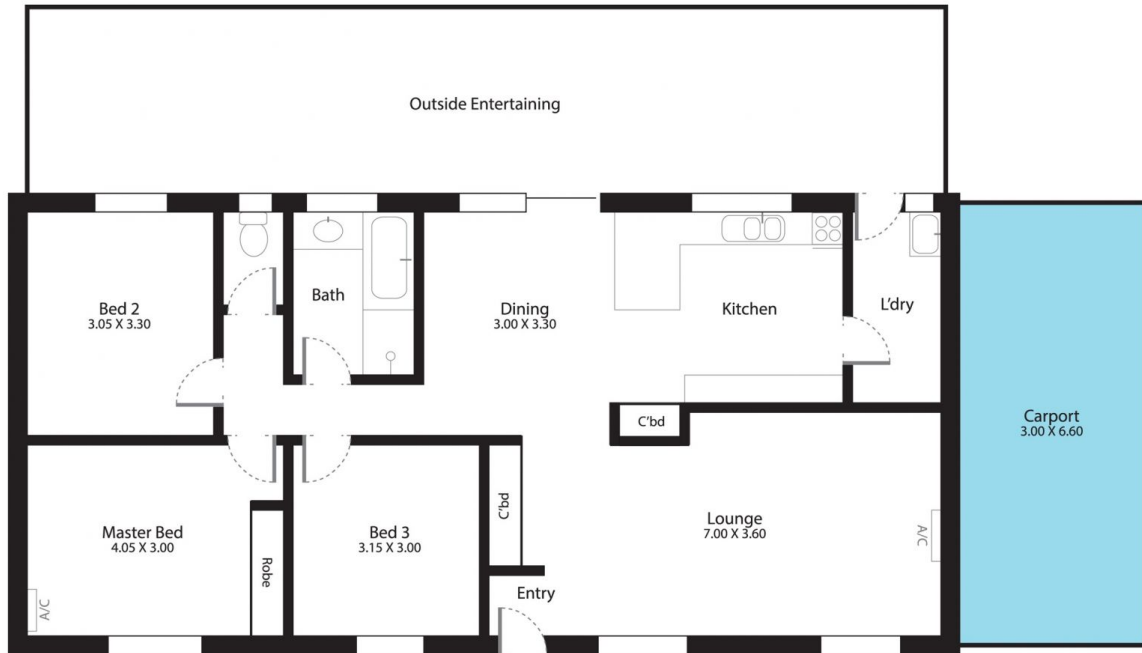

11 Warawee Place Hallett Cove, South Australia