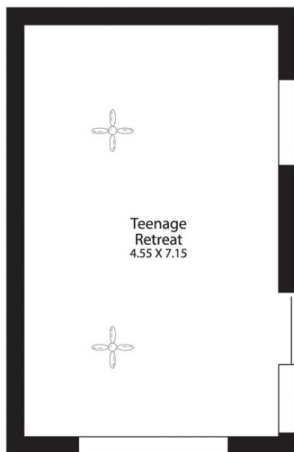

11 Bruce Street Morphett Vale, South Australia

Picture intended as a reference only. Any specific measurements required should be obtained by an independent surveyor.