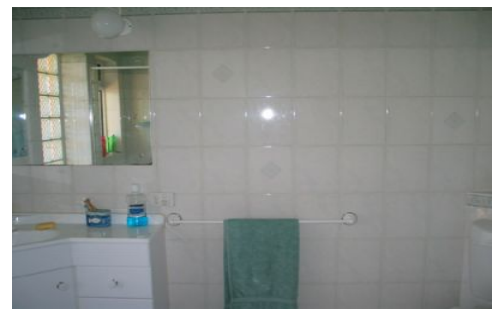

MAGAIN

6 Russell Terrace EDWARDSTOWN SA

3  1  1 

Beautifully presented solid brick family home.

The moment you walk through the front door you feel like you're at home. Featuring tiled slate entrance hall which leads to three generous bedrooms all with polished timber floorboards.

The master bedroom has a touch of romance with an open fire place and mantle. The third bedroom offers built in robes.

You will absolutely love the updated bathroom filled with natural light and pristine tiles, roomy shower alcove, vanity and toilet. There is also a second toilet in the laundry.