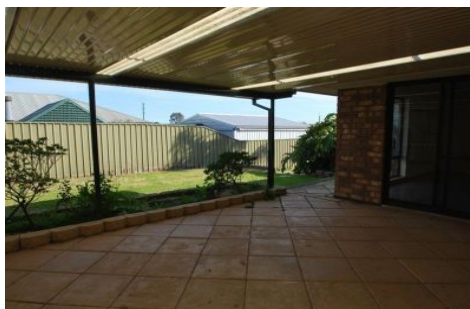

MAGAIN

4 Hibiscus Court MORPHETT VALE SA

4  2  2 

Located in a popular pocket of Morphett Vale, in close proximity to Woodcroft College, shops and transport is this spacious family home. Attractive and affordable, it offers a generous floorplan consisting four bedrooms and a study or home office, ensuite, formal lounge and dine, ducted cooling, kitchen/meals and rumpus room - ideal for the pool table!

Undercover entertaining area, an abundance of off street parking including undercover lock up parking for two vehicles. All this and more, great value for the growing family!

Type : House
Building Size : 19 sqm
View : <https://www.magain.com.au/property/4-hibiscus-court-morphett-vale-sa/8429785>