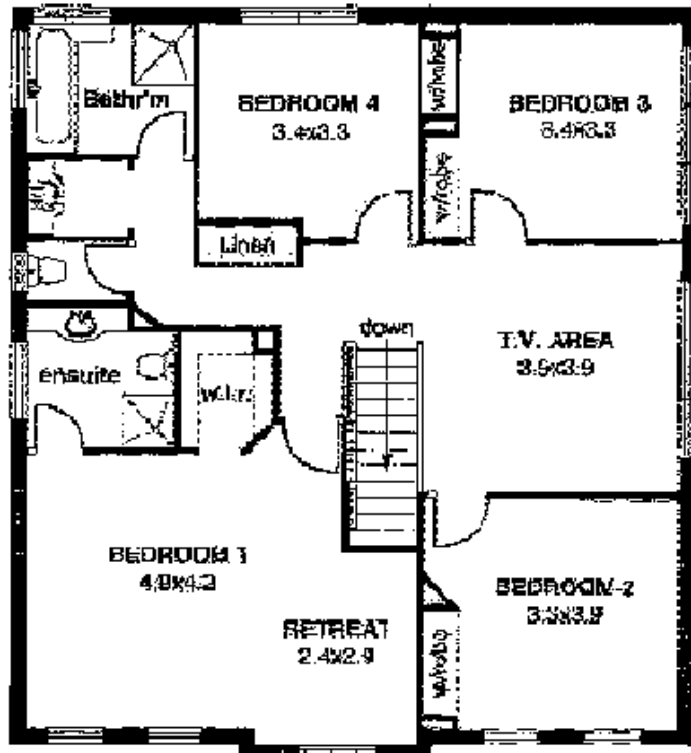

FIRST FLOOR