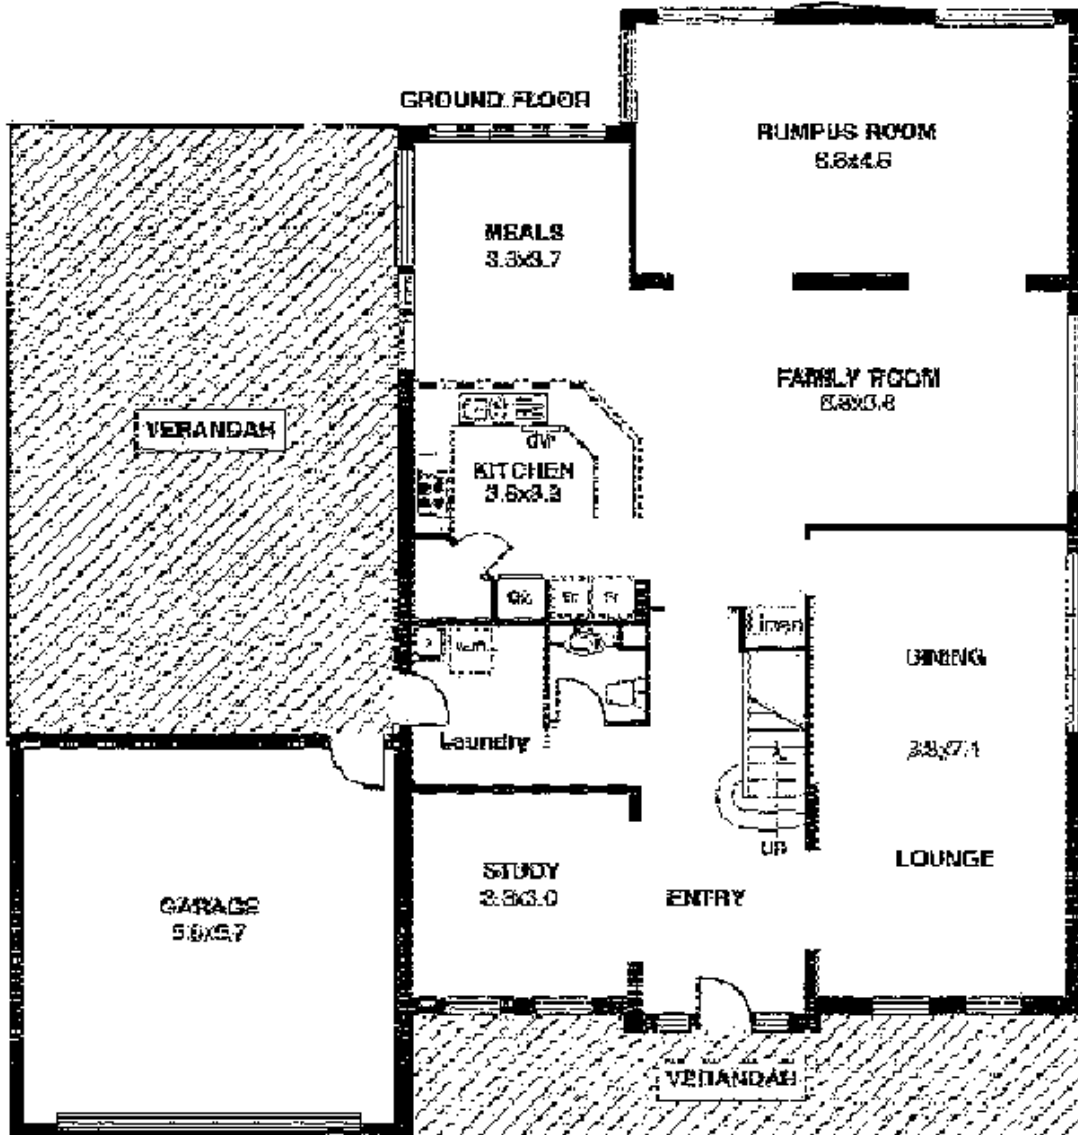

## 12 Quartz Place SHEIDOW PARK SA

4 2 3

Raise your expectations to the very highest level.....and then raise them even higher, for this spectacular residence will fulfill all your wishes.

Immense street appeal sets the scene for the outstanding property that follows, the lower level offering the perfect floorplan that incorporates formal and informal living areas, dining, games room and study, all of exceptional fixtures and blending seamlessly. The 'chefs' kitchen offers ample space and stainless steel appliances.

The upper level includes four double bedrooms, all with robes. The two western suites offer balcony access, from where ocean & rural views can be enjoyed. Master suite also includes ensuite & walk in robe. Upstairs also includes

[For full version visit the website](#)

**Type** : House  
**Building Size** : 32 sqm  
**Land Size** : 594 sqm  
**View** : <https://www.magain.com.au/property/12-quartz-place-sheidow-park-sa/8429787>

**Danielle Comer**  
08 8322 6111

FIRST FLOOR

GROUND FLOOR