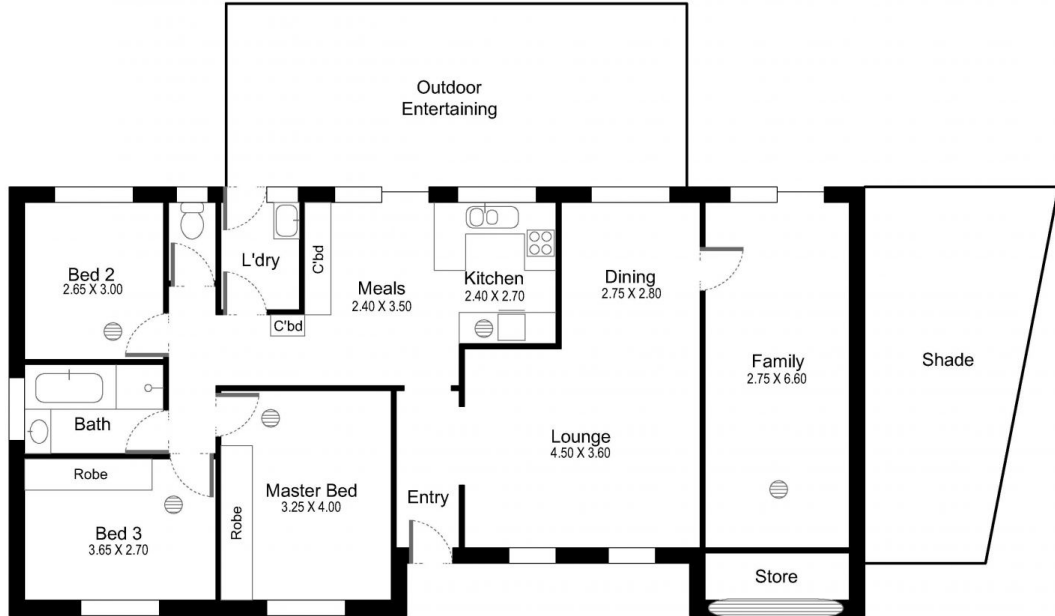

20 Shropshire Close Old Reynella, South Australia