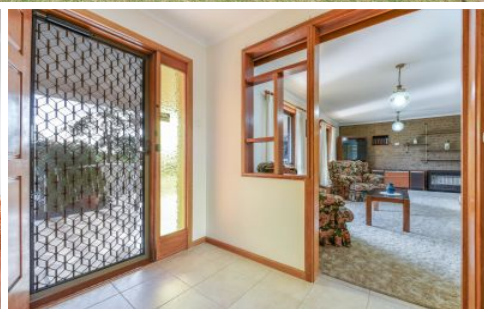

MAGAIN

22 Twilight Drive HAPPY VALLEY SA

3  2  10 

Type : House
Building Size : 27 sqm
Land Size : 850 sqm
View : <https://www.magain.com.au/property/22-twilight-drive-happy-valley-sa/8429843>

22 Twilight Drive Happy Valley, South Australia