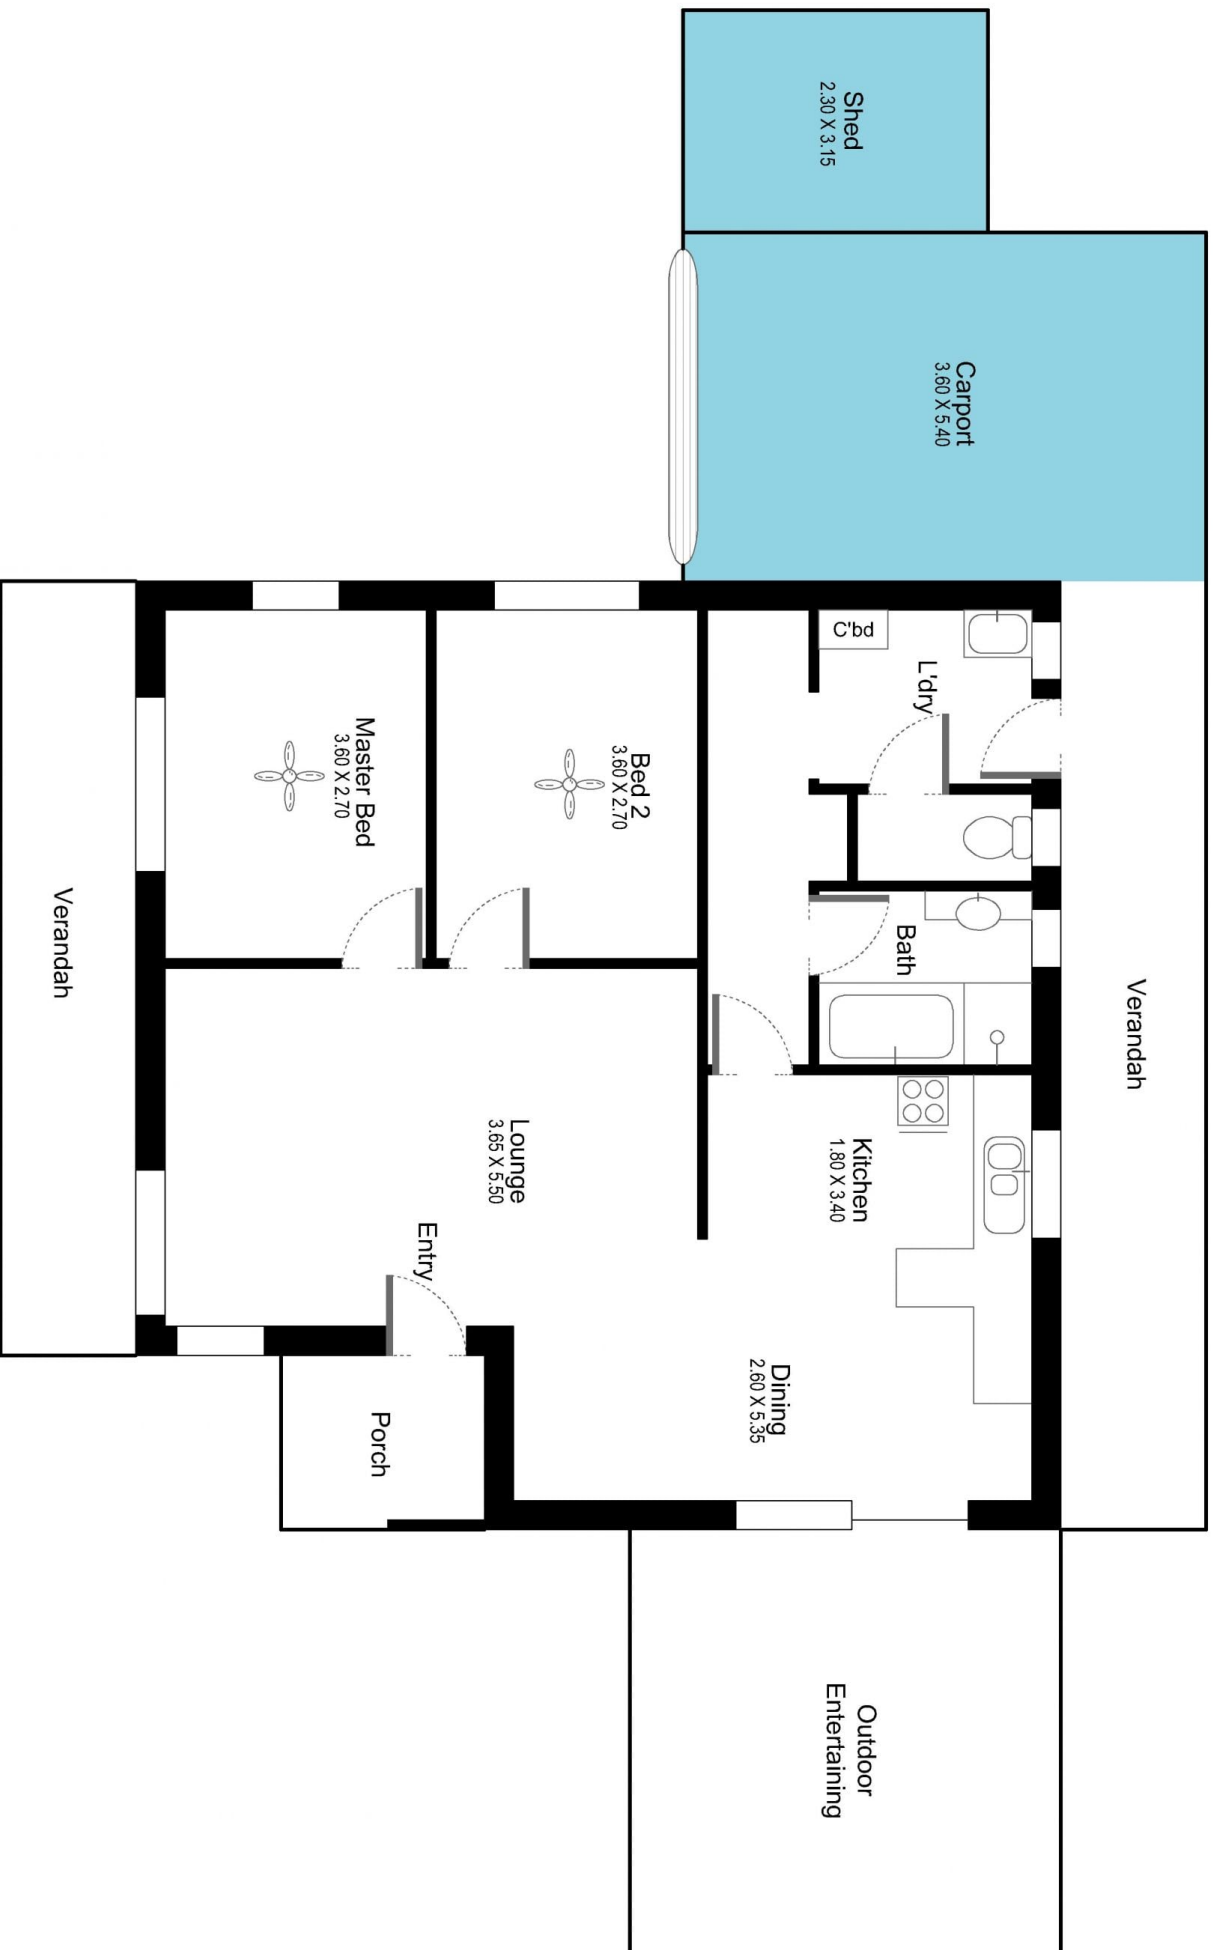

MAGAIN

23 Partridge Street GOOLWA SA

2  1  2 

Type : House
Building Size : 10 sqm
Land Size : 749 sqm
View : <https://www.magain.com.au/property/23-partridge-street-goolwa-sa/8429866>

23 Partridge Street Goolwa, South Australia

Picture intended as a reference only. Any specific measurements required should be obtained by an independent surveyor.