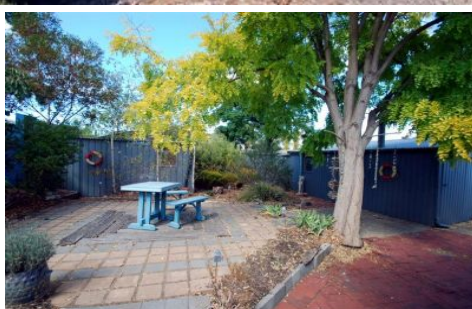

MAGAIN

100 Richards Drive MORPHETT VALE SA

3 1 2

Situated in a very central location is this brilliant 2 or 3 bedroom home.

Currently set up as a master suite with spacious retreat and second bedroom but could be easily converted back to a traditional 3 bedroom home should the family grow! Offering a much sought after layout and fresh updates throughout this home will be sure to please.

Outside is complimented with undercover entertaining, a well sized yard and double garage behind a long driveway perfect for those extra cars!

For more information or to register your interest contact Stuart Costello on 0418963642 or