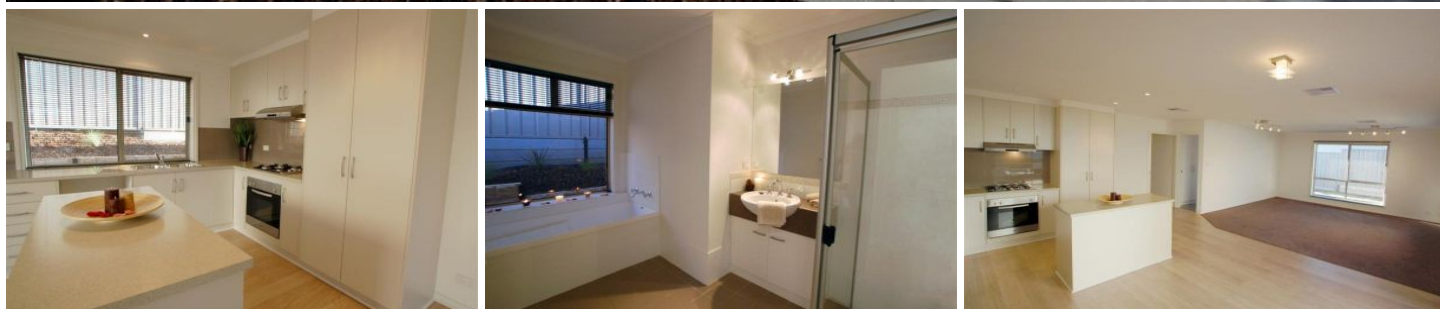

MAGAIN

11 Sameden Drive NOARLUNGA DOWNS SA

4 2 2

Exceptional value! Feel like you're on holidays every day of the week! A fantastic modern home you'll just love. Designed for great living with garden outside every room as well as many added extras and features!

This well thought out home with versatile floor plan features 4 good sized bedrooms - the main with walk in robe, ensuite & own access to the trendy courtyard, bedrooms 2 & 3 having built in robes complete with mirrored doors, loads of hanging space as well as handy & practical shelving. The light & bright 4th room could be utilized as a double bedroom, formal lounge, home office or study & has a lovely outlook to the hills.

An open plan living/dining/lounge is great for entertaining &

[For full version visit the website](#)

Type : House
Land Size : 451 sqm
View : <https://www.magain.com.au/property/11-sameden-drive-noarlunga-downs-sa/8430348>