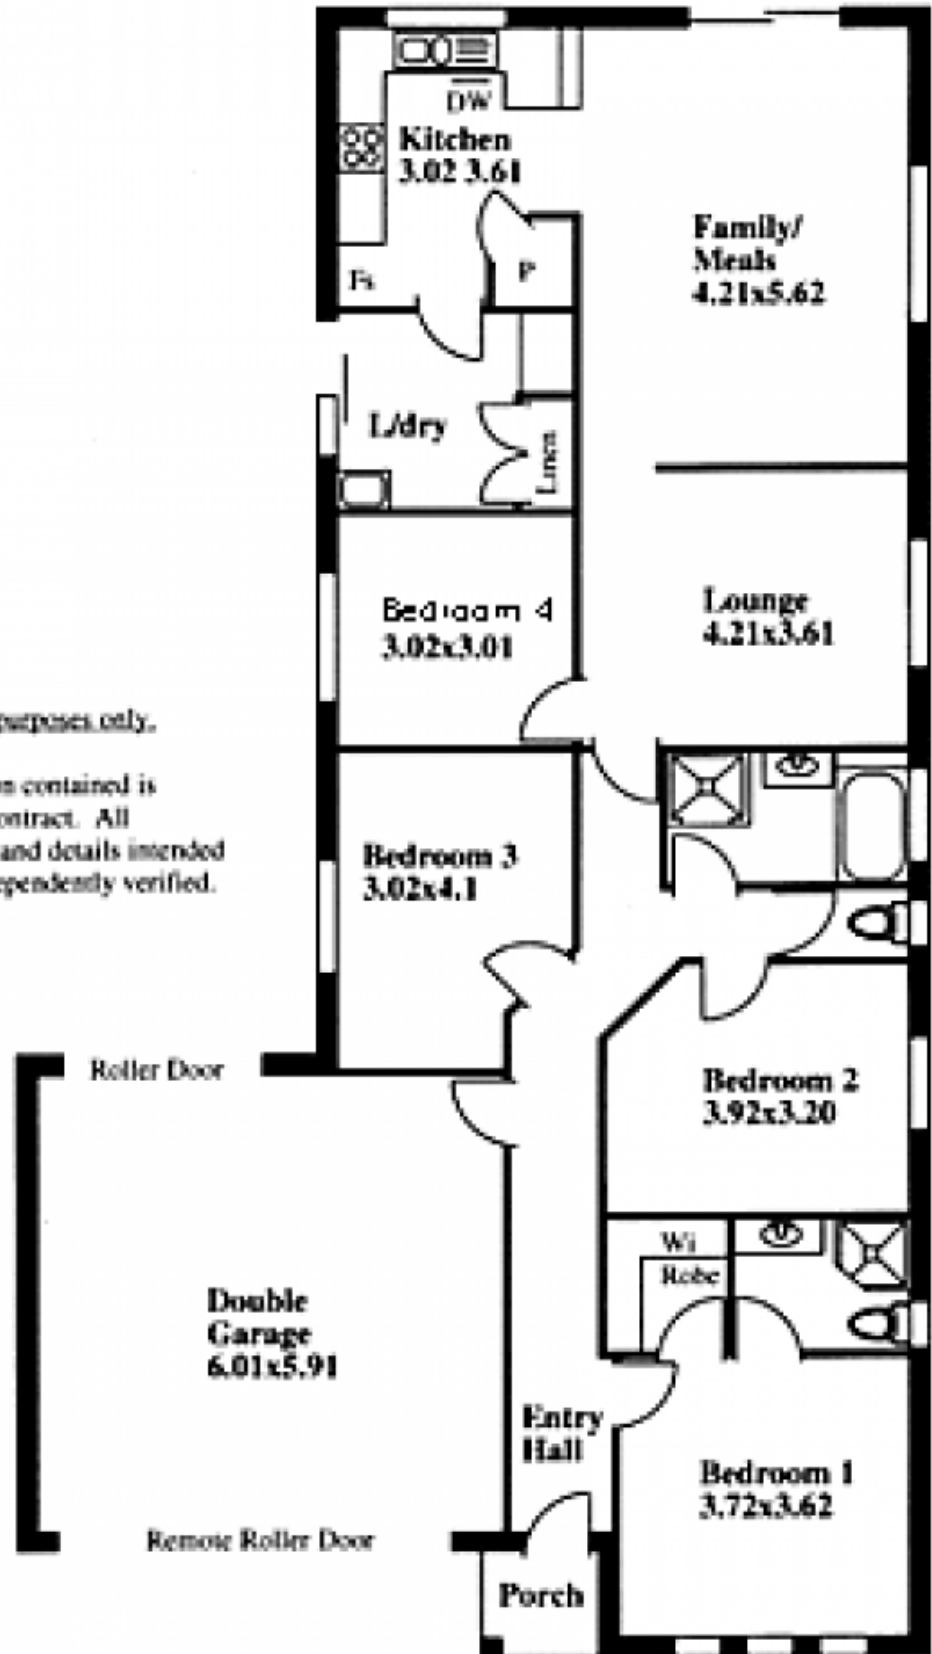

# MAGAIN

13A Caroline Close SHEIDOW PARK SA

4  2  2 

CALL DANIELLE COMER ON 0431560402 TO FIND OUT HOW YOU CAN ADVERTISE YOUR HOME IN THE BEST SPOT ON REALESTATE.COM

**Type** : House  
**Building Size** : 20 sqm  
**Land Size** : 540 sqm  
**View** : <https://www.magain.com.au/property/13-a-caroline-close-sheidow-park-sa/8430383>

# 13a Caroline Close, Sheidow Park

This drawing is for illustration purposes only.  
(Drawing is not to scale)  
The drawing and the information contained is  
not intended to be part of any contract. All  
measurements are approximate and details intended  
to be relied upon should be independently verified.