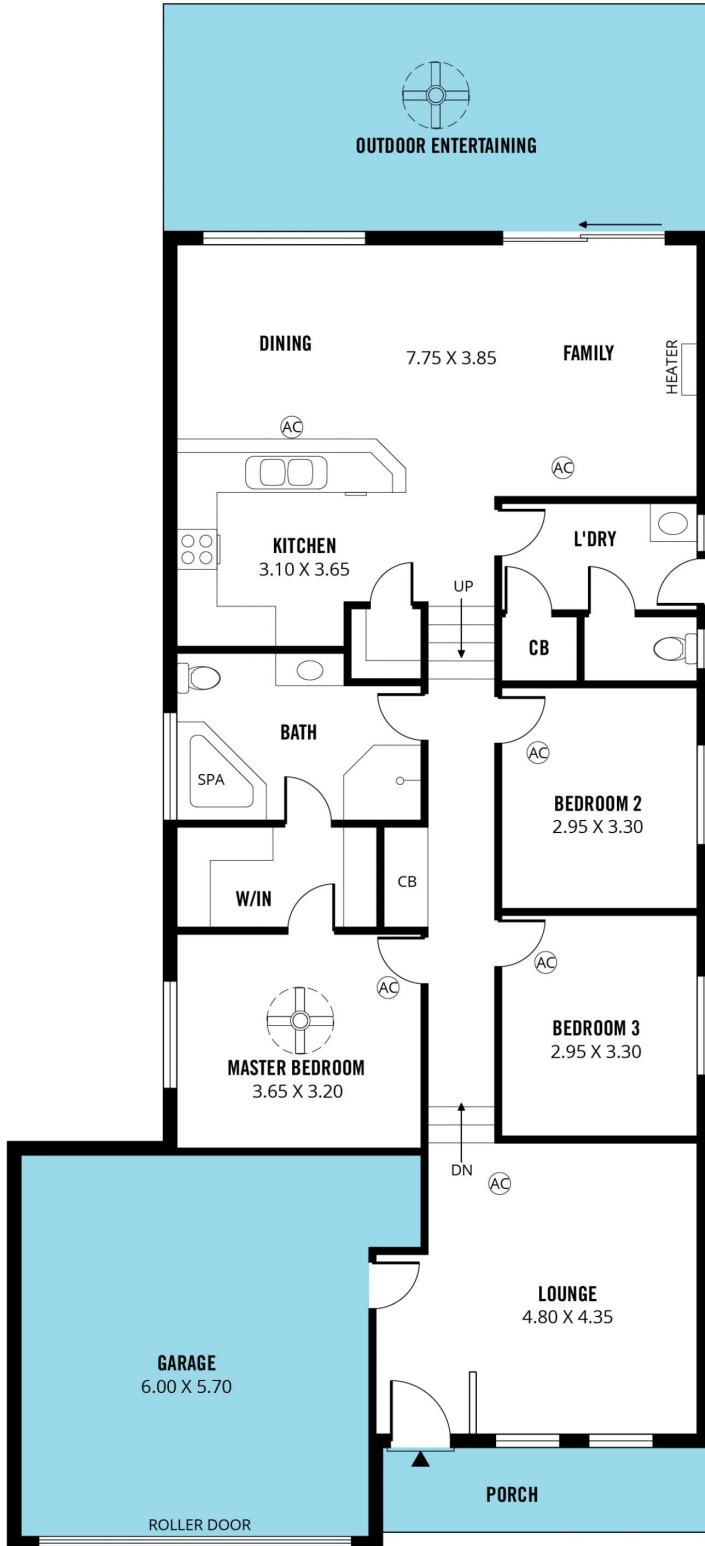

# MAGAIN

67A Homestead Drive ABERFOYLE PARK SA

3 1 4

Please call Kane Tonkin for inspection times

This neatly presented home is located in the leafy green suburb of Aberfoyle Park. With a number of reserves, playgrounds, winter creeks and walking trails scattered amongst houseproud homes, this is the place you've been looking for.

Upon entering this beautiful house and home, you're greeted by the first-of-two living spaces with floating floors and convenient internal access from the garage. The split level home then flows down to 3 bedrooms and the laundry/bathroom areas.

The main bedroom offers a walk in robe and access

[For full version visit the website](#)

**Type** : House  
**Building Size** : 17 sqm  
**Land Size** : 432 sqm  
**View** : <https://www.magain.com.au/property/67-a-homestead-drive-aberfoyle-park-sa/8430390>

Scale in metres. This drawing is for illustration purposes only. All measurements are approximate and details intended to be relied upon should be independently verified. Produced by **The Fotobase Group**