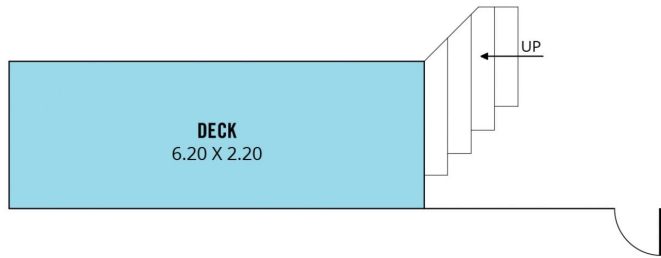

# MAGAIN

67A Homestead Drive ABERFOYLE PARK SA

3 1 4

Please call Kane Tonkin for inspection times

This neatly presented home is located in the leafy green suburb of Aberfoyle Park. With a number of reserves, playgrounds, winter creeks and walking trails scattered amongst houseproud homes, this is the place you've been looking for.

Upon entering this beautiful house and home, you're greeted by the first-of-two living spaces with floating floors and convenient internal access from the garage. The split level home then flows down to 3 bedrooms and the laundry/bathroom areas.

The main bedroom offers a walk in robe and access

[For full version visit the website](#)

**Type** : House  
**Building Size** : 17 sqm  
**Land Size** : 432 sqm  
**View** : <https://www.magain.com.au/property/67-a-homestead-drive-aberfoyle-park-sa/8430390>