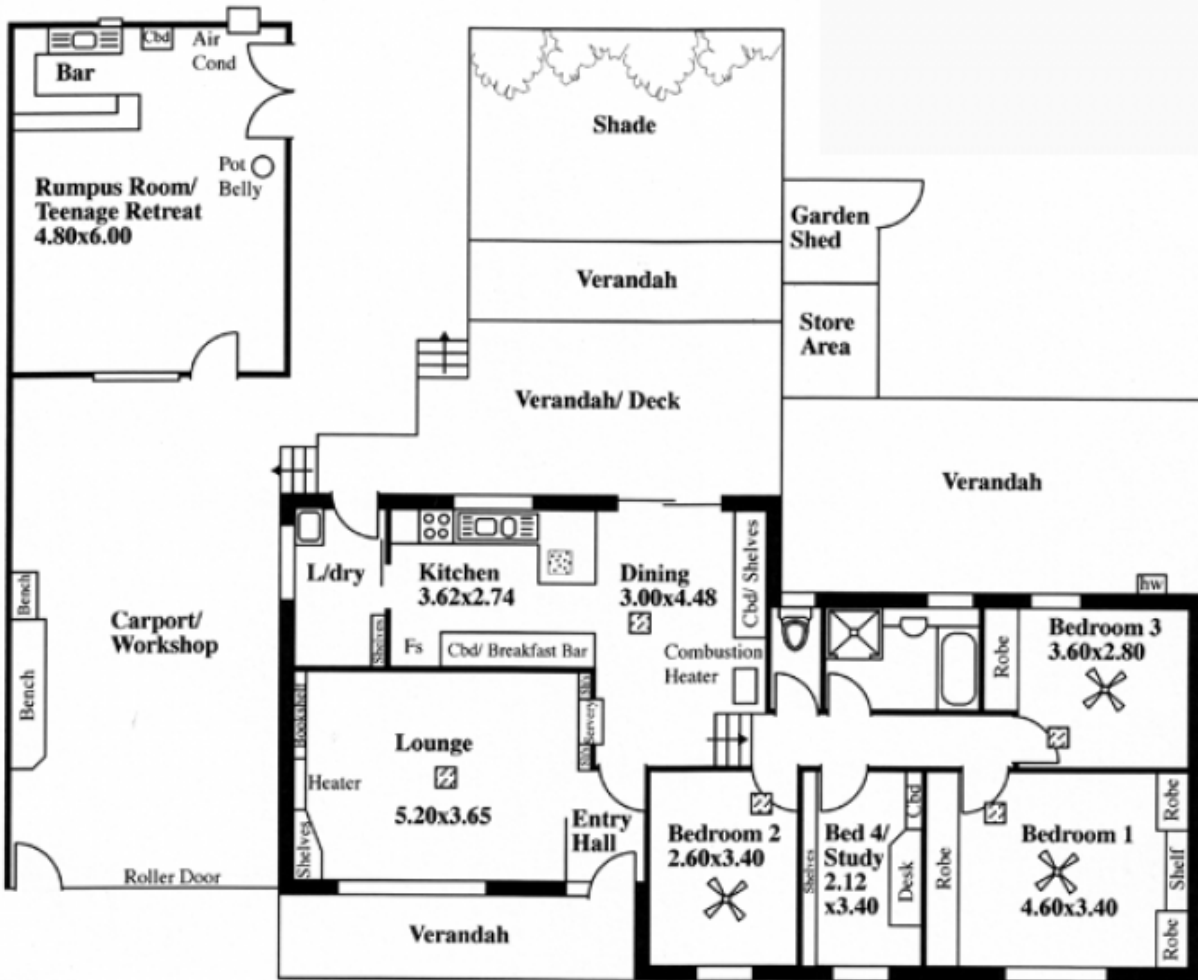

MAGAIN

28 Karyn Crescent REYNELLA SA

4 1 2

This well located family home is ideal for the first time buyers or investors. Boasting a functional split level design, it incorporates 4 bedrooms, kitchen/dining and spacious formal lounge room.

The master bedroom has extensive custom made built-in robes, as do bedrooms 3 and 4. Air conditioning and a cosy timber combustion heater in the dining room will ensure year round comfort.

Outside there is a great undercover entertaining area, as well as a generous sized secure backyard for the kids to play in. The easy care gardens are well established, and provide a beautiful green back drop for this fantastic property.

[For full version visit the website](https://www.magain.com.au/property/28-karyn-crescent-reynella-sa/8430641)

Type : House
Building Size : 14 sqm
View : <https://www.magain.com.au/property/28-karyn-crescent-reynella-sa/8430641>