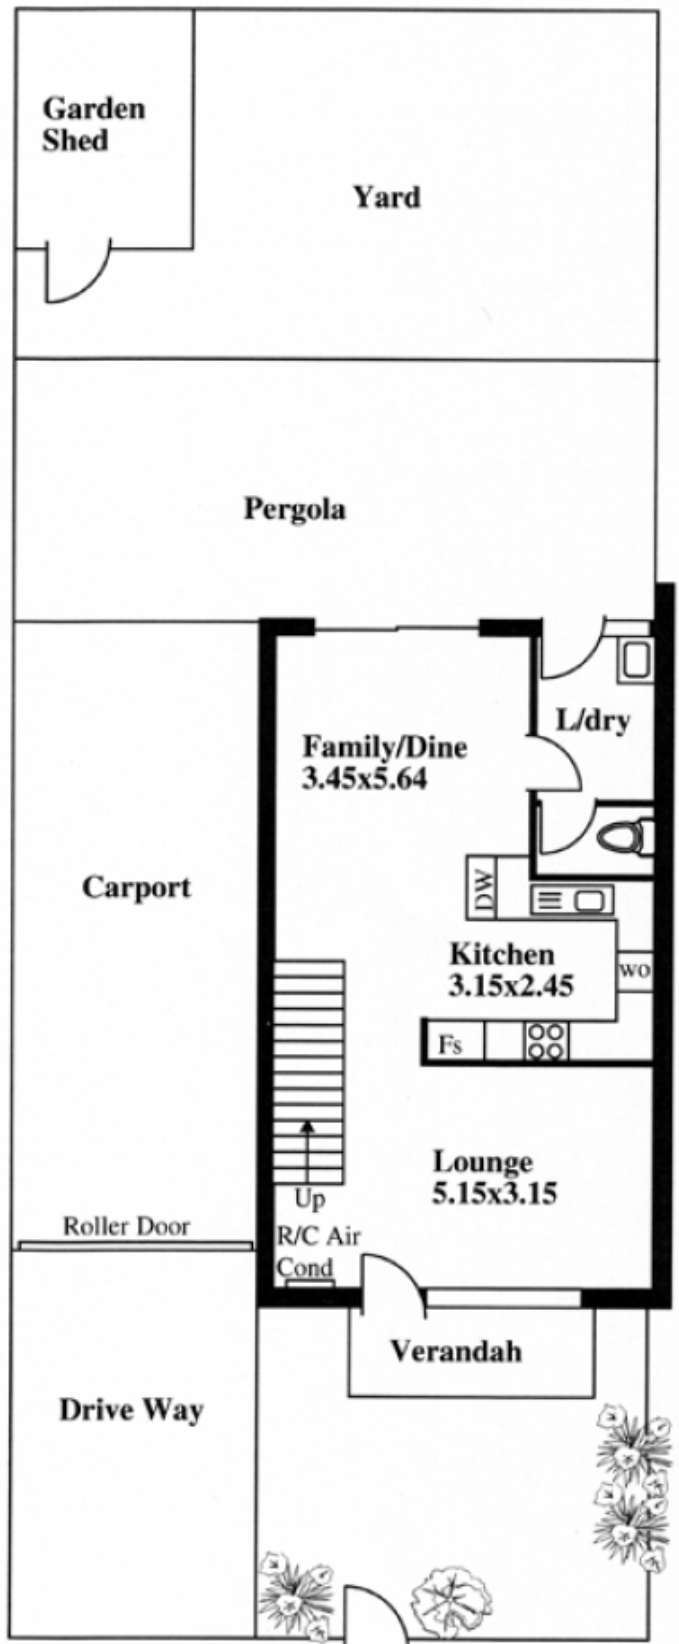

The homes 3 bedrooms area located upstairs, with bedroom 2 & 3 boasting built in robes and master suite with walk in robe, cathedral ceiling, private balcony and access to the two-way bathroom. Downstairs consist of the kitchen with dishwasher and plenty of cupboard space, dining area with sliding door access to the splendid outdoors, spacious lounge room, separate laundry plus 2nd toilet.

Outdoors has been beautifully landscaped offering a stylish under cover decking area, grass for the children or pets to play & 4x3 shed with power.

[For full version visit the website](https://www.magain.com.au/property/11-218-na-botto-court-morphettville-sa/8430660)

Type : House
Building Size : 12 sqm
View : <https://www.magain.com.au/property/11-218-na-botto-court-morphettville-sa/8430660>

Danielle Comer
08 8322 6111

UPSTAIRS

GROUND FLOOR