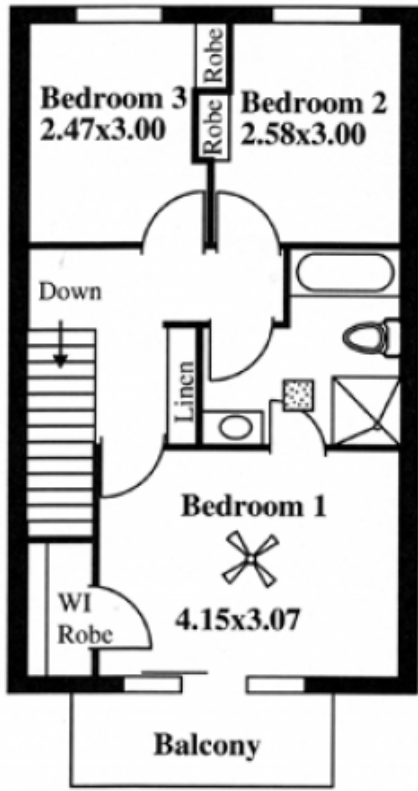

The homes 3 bedrooms area located upstairs, with bedroom 2 & 3 boasting built in robes and master suite with walk in robe, cathedral ceiling, private balcony and access to the two-way bathroom. Downstairs consist of the kitchen with dishwasher and plenty of cupboard space, dining area with sliding door access to the splendid outdoors, spacious lounge room, separate laundry plus 2nd toilet.

Type : House
Building Size : 12 sqm
View : <https://www.magain.com.au/property/11-218-na-botto-court-morphettville-sa/8430660>

Danielle Comer
08 8322 6111

UPSTAIRS

GROUND FLOOR