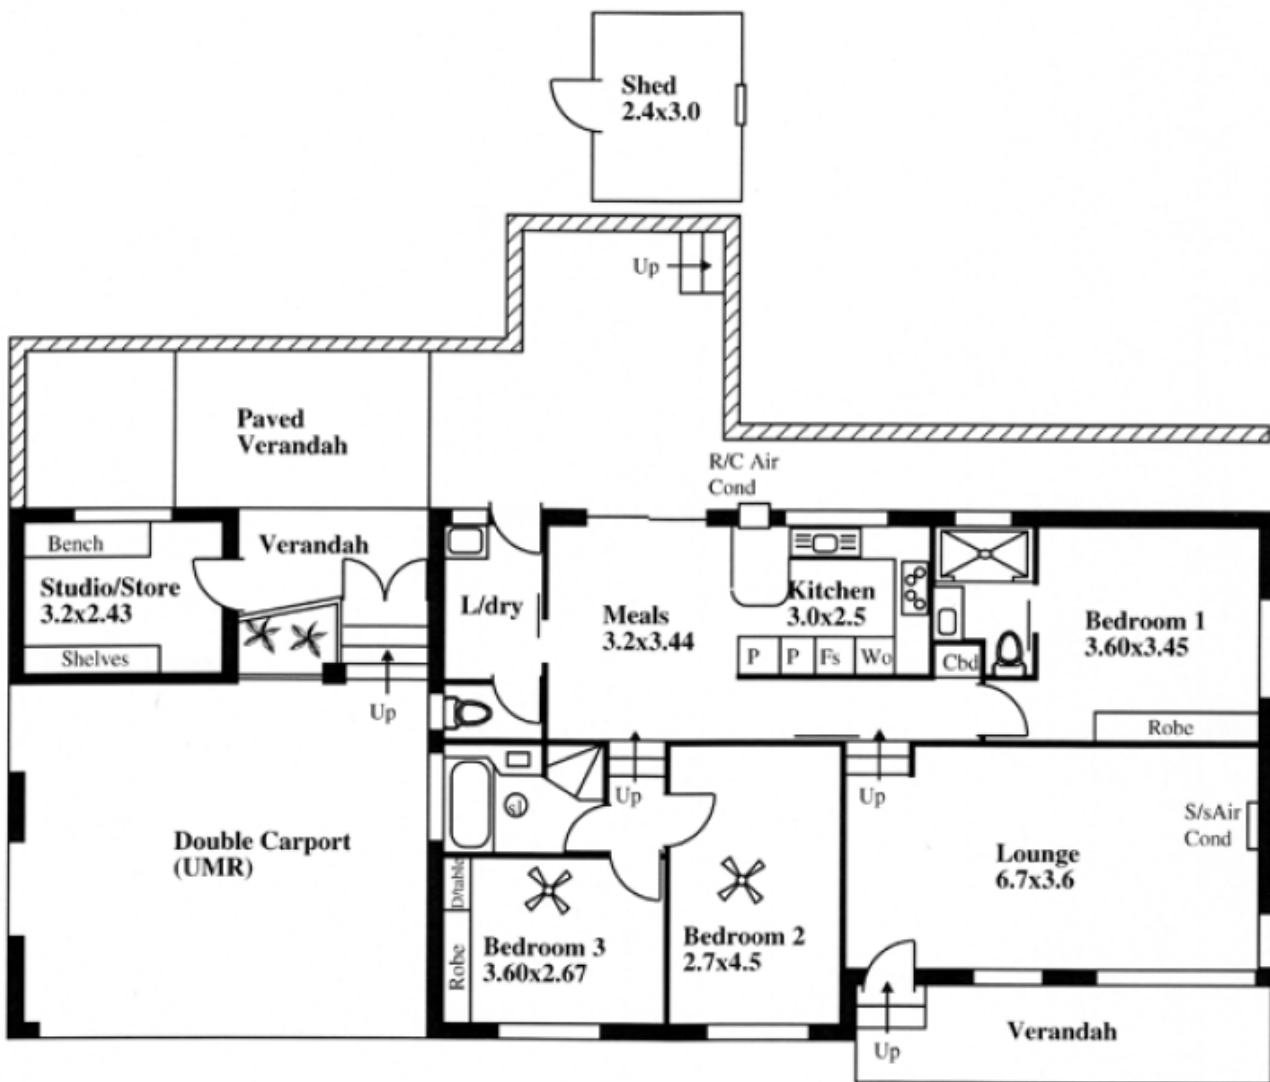

## 10 Rosa Court HAPPY VALLEY SA

3 2 2

Immaculately presented, this large family home is a pleasure to present, and comes filled with surprises too! The split level format is combined with double brick construction and exposed beams to make this a very appealing property.

Set on the high side of Happy Valley, the home has commanding views back across to the ever changing colours of the hill face from the large lounge area. Polished floor boards lead you to the kitchen/dining area where neutral decor and split system air conditioning will ensure your year round comfort.

The master bedroom has a very big ensuite, as well as large free standing robe unit. Bedroom's 2 and 3 are also

[For full version visit the website](#)

**Type** : House  
**Building Size** : 13 sqm  
**View** : <https://www.magain.com.au/property/10-rosa-court-happy-valley-sa/8430683>

# 10 Rosa Court, Happy Valley

ESTIMATE OF AREA  
 HOUSE 121.79 Square metres/ 13.09 Squares  
 (Including Store)

Desk Top Image - (Y1110-8)

This drawing is for illustration purposes only.  
(Drawing is not to scale)