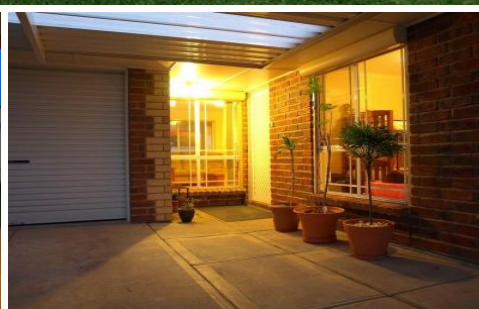

## 5 Redwood Close NOARLUNGA DOWNS SA

3 1 2

Take some time to relax & absorb in this engaging, immaculate 1 owner residence...

Built in 2004 & positioned towards the end of a quiet cul-de-sac offering absolutely beautiful presentation throughout this versatile & spacious Divine Pioneer floor plan boasting many quality extras some of which include...

A fantastic undercover, paved outdoor entertainment area overlooking a low maintenance, pet friendly yard with good sized shedding.

Roller shutters to every main window of your home as well as fully insulated walls & ceilings.

[For full version visit the website](#)

**Type** : House  
**Building Size** : 15 sqm  
**View** : <https://www.magain.com.au/property/5-redwood-close-noarlunga-downs-sa/8430732>

Garden  
Shed