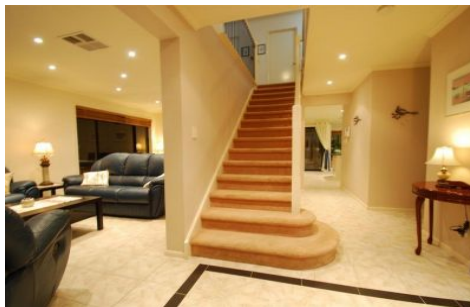

MAGAIN

9 Colonial Court SHEIDOW PARK SA

4 2 4

Call Jason O'Halloran 0439 802 735 for open times.

Here is the opportunity you have been seeking. A truly wonderful double storey 2004 built Henley Properties home that has been finished to a very high standard. Relaxing, comfortable and secure, this is a sensational family oriented home.

Located high on the hill in Sheidow Park, the home has commanding views across the valley, and enjoys the wonderful sunsets Adelaide is renowned for later in the evening. Street frontage and presentation is incredible, with a low-lite paved driveway leading to a double auto roller door garage.

Type : House
Building Size : 26 sqm
View : <https://www.magain.com.au/property/9-colonial-court-sheidow-park-sa/8430750>

[For full version visit the website](https://www.magain.com.au)

<https://www.magain.com.au>
Magain Real Estate

Shop 3, Happy Valley Shopping Centre, 50 Kenihans H
08 8322 6111