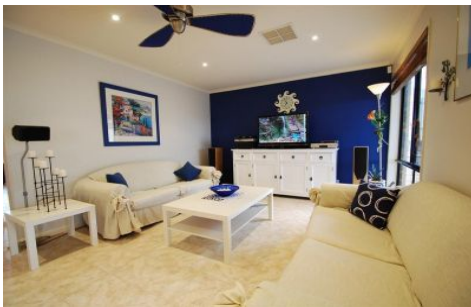

MAGAIN

9 Colonial Court SHEIDOW PARK SA

4 2 4

Call Jason O'Halloran 0439 802 735 for open times.

Here is the opportunity you have been seeking. A truly wonderful double storey 2004 built Henley Properties home that has been finished to a very high standard. Relaxing, comfortable and secure, this is a sensational family oriented home.

Located high on the hill in Sheidow Park, the home has commanding views across the valley, and enjoys the wonderful sunsets Adelaide is renowned for later in the evening. Street frontage and presentation is incredible, with a low-lite paved driveway leading to a double auto roller door garage.

Type : House
Building Size : 26 sqm
View : <https://www.magain.com.au/property/9-colonial-court-sheidow-park-sa/8430750>

[For full version visit the website](https://www.magain.com.au)

<https://www.magain.com.au>
Magain Real Estate

Shop 3, Happy Valley Shopping Centre, 50 Kenihans H
08 8322 6111