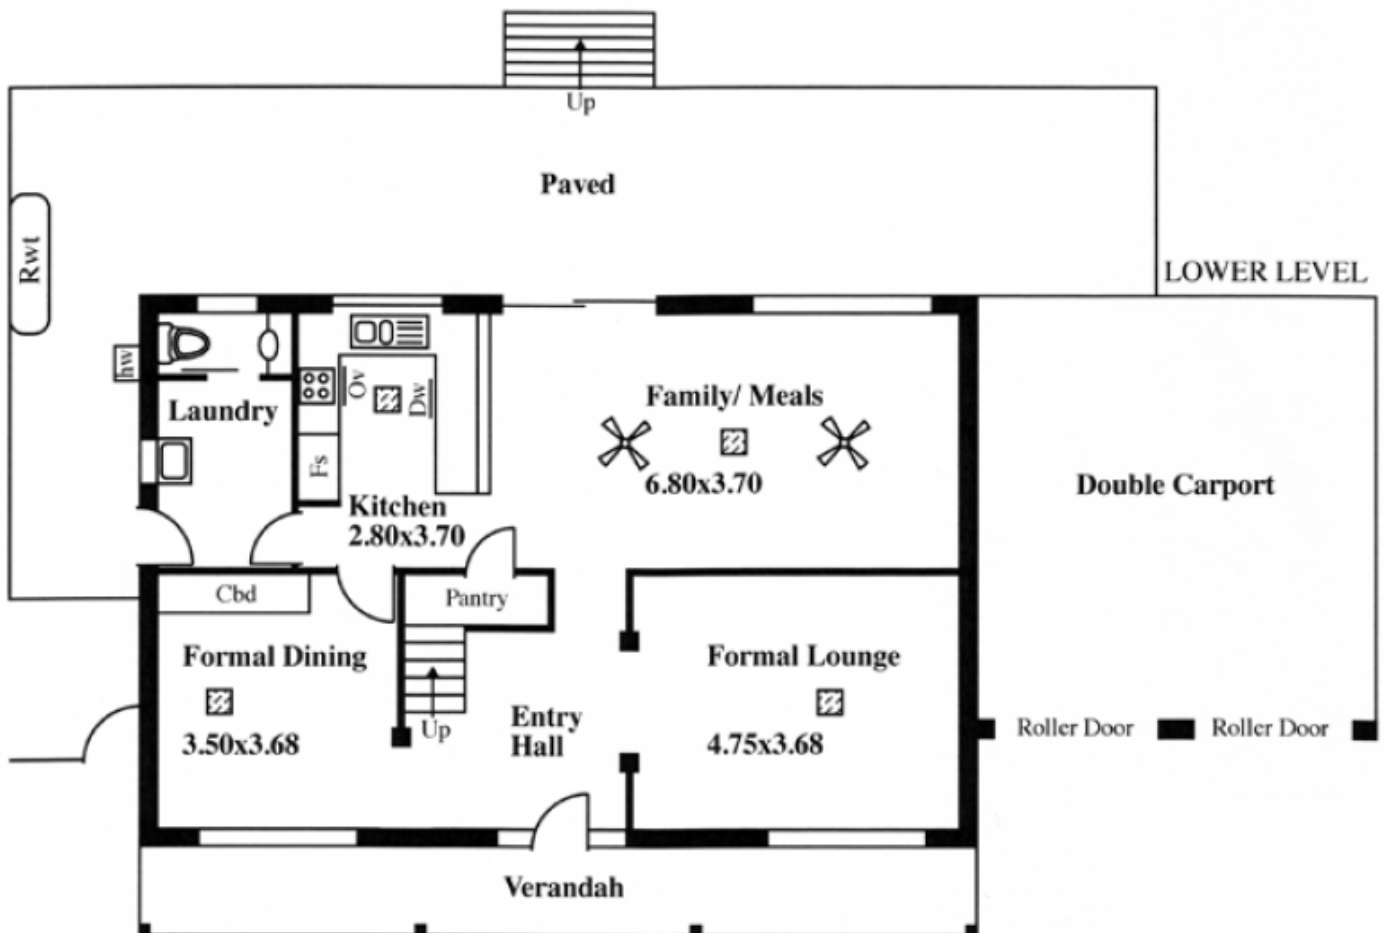

MAGAIN

24 Heritage Drive SHEIDOW PARK SA

4  2  2 

A fantastic start for the young couple or family looking to move into this prestigious pocket of Sheidow Park.

This 2009 Hickinbotham two storey home, features four bedrooms, all with built in robes, master with impressive ensuite, walk in robe and lovely views to the hills.. The main bathroom is handy to all bedrooms and there is ducted heating and cooling throughtout for year round comfort.

Downstairs offers a formal lounge and formal dine as well as kitchen with stainless steel appliances adjacent the family room.

Set on a low maintenance block with double lockup parking

[For full version visit the website](#)

Type : House
Building Size : 23 sqm
View : <https://www.magain.com.au/property/24-heritage-drive-sheidow-park-sa/8430898>

UPPER LEVEL

LOWER LEVEL