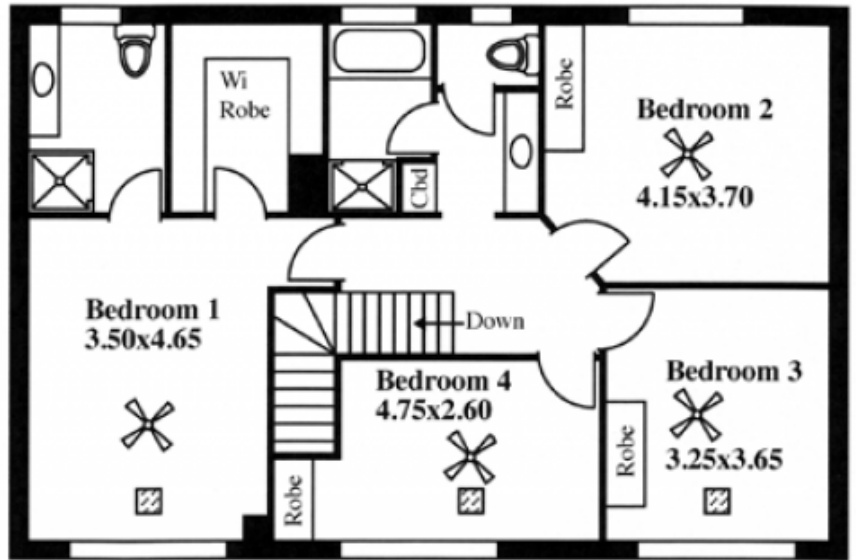

MAGAIN

24 Heritage Drive SHEIDOW PARK SA

4  2  2 

A fantastic start for the young couple or family looking to move into this prestigious pocket of Sheidow Park.

This 2009 Hickinbotham two storey home, features four bedrooms, all with built in robes, master with impressive ensuite, walk in robe and lovely views to the hills.. The main bathroom is handy to all bedrooms and there is ducted heating and cooling throughtout for year round comfort.

Downstairs offers a formal lounge and formal dine as well as kitchen with stainless steel appliances adjacent the family room.

Set on a low maintenance block with double lockup parking

[For full version visit the website](#)

Type : House
Building Size : 23 sqm
View : <https://www.magain.com.au/property/24-heritage-drive-sheidow-park-sa/8430898>

UPPER LEVEL

LOWER LEVEL