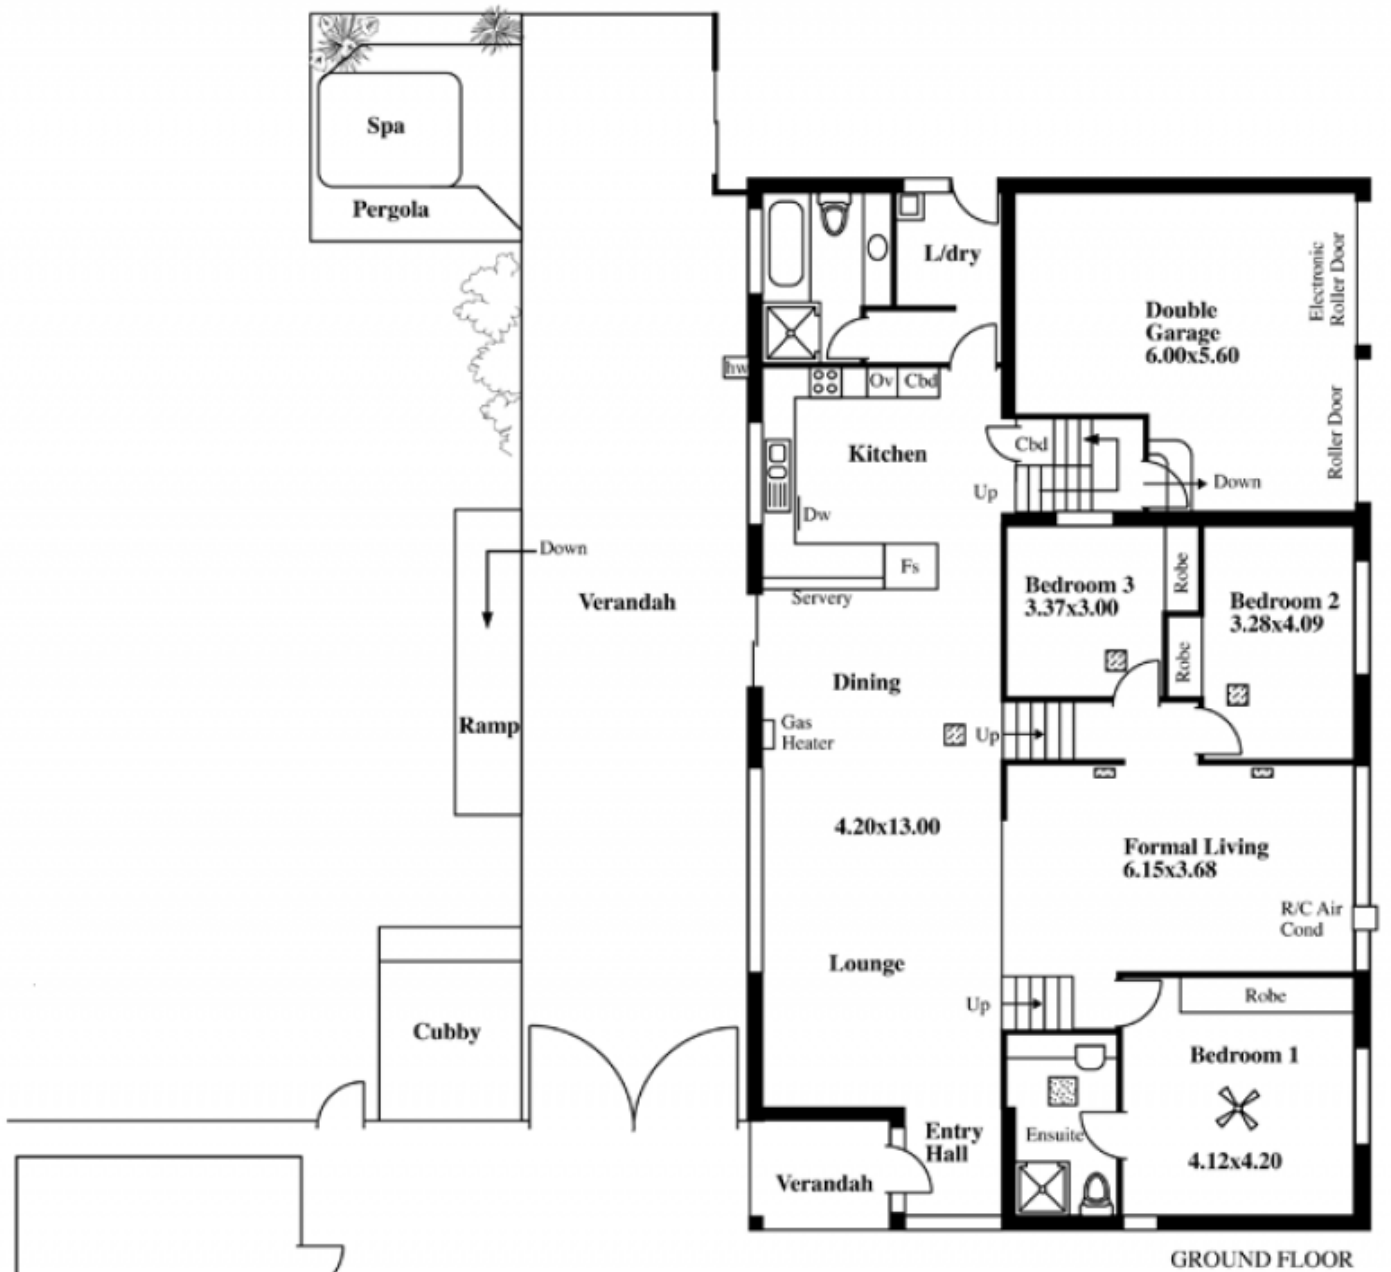

GROUND FLOOR