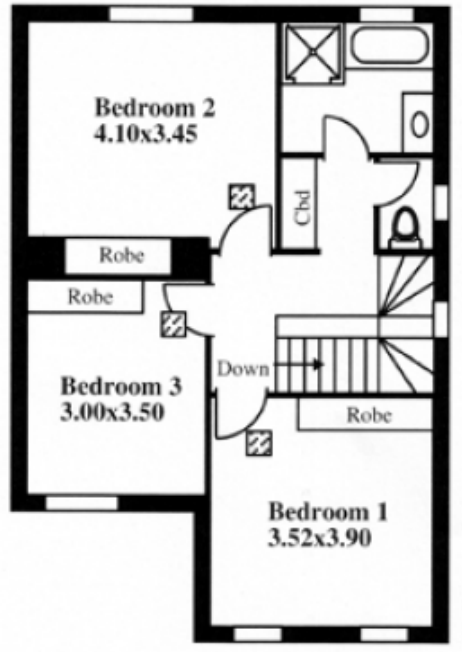

UPPER LEVEL