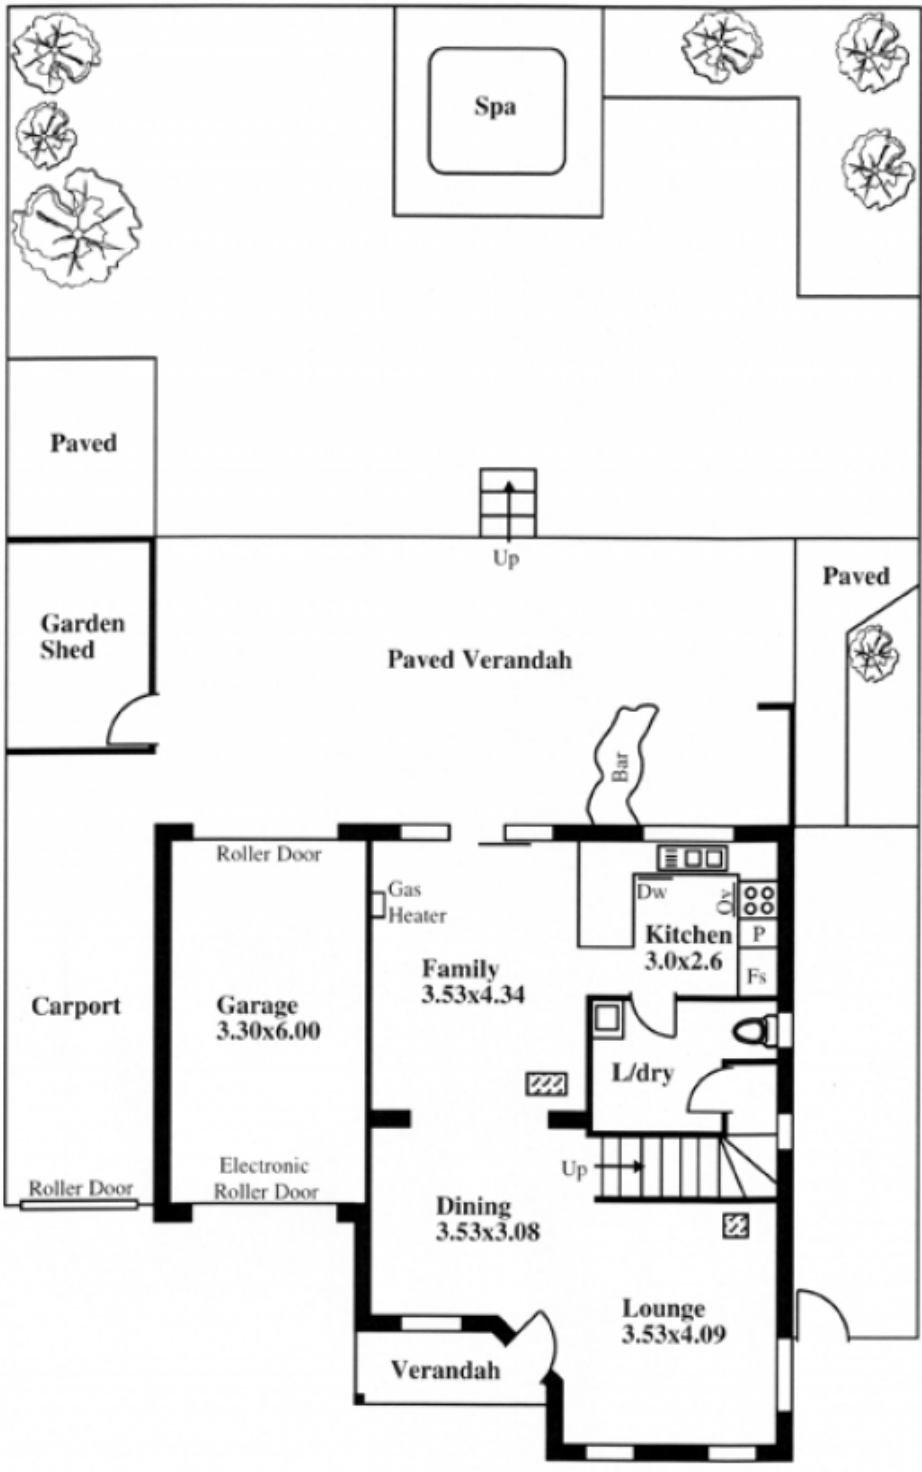

LOWER LEVEL

LEGEND

Air cond ducts