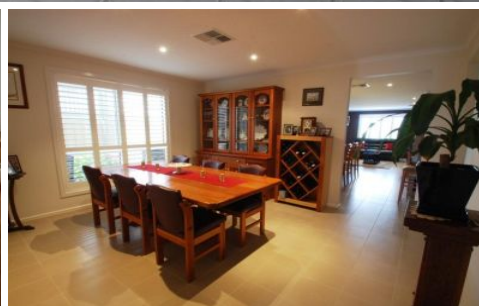

MAGAIN

6/30 Grapevine Lane MCLAREN VALE SA

3 2 4

You will love this simply divine, near new home nestled in picturesque McLaren Vale. Not only will you enjoy a fantastic southern lifestyle at this very low maintenance property, but you will also be minutes from the cosmopolitan McLaren Vale town centre that is lined with restaurants and cafes.