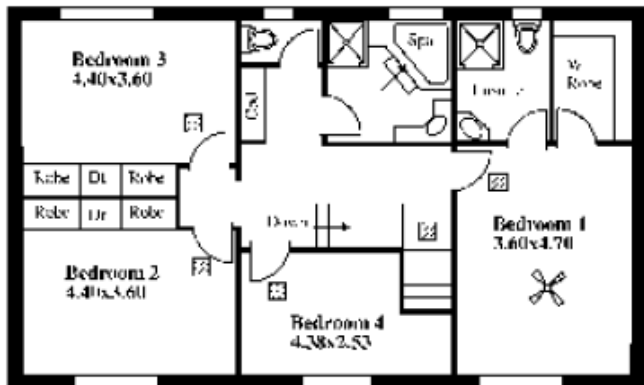

With over 200sqm of living space this home features two floors, up stairs with 4 big bedrooms, master with ensuite and good size walk in robe and main bathroom with spa bath. Downstairs features large formal lounge & dining, second separate living room with wood combustion heater, kitchen with adjacent meals area, third toilet for convenience and big laundry.

There is plenty of room for any car collector or those with a boat or caravan, the double garage is extra deep to house

[For full version visit the website](#)

Type : House
Building Size : 27 sqm
View : <https://www.magain.com.au/property/1-camelia-court-morphett-vale-sa/8430975>

UPPER LEVEL

LOWER LEVEL