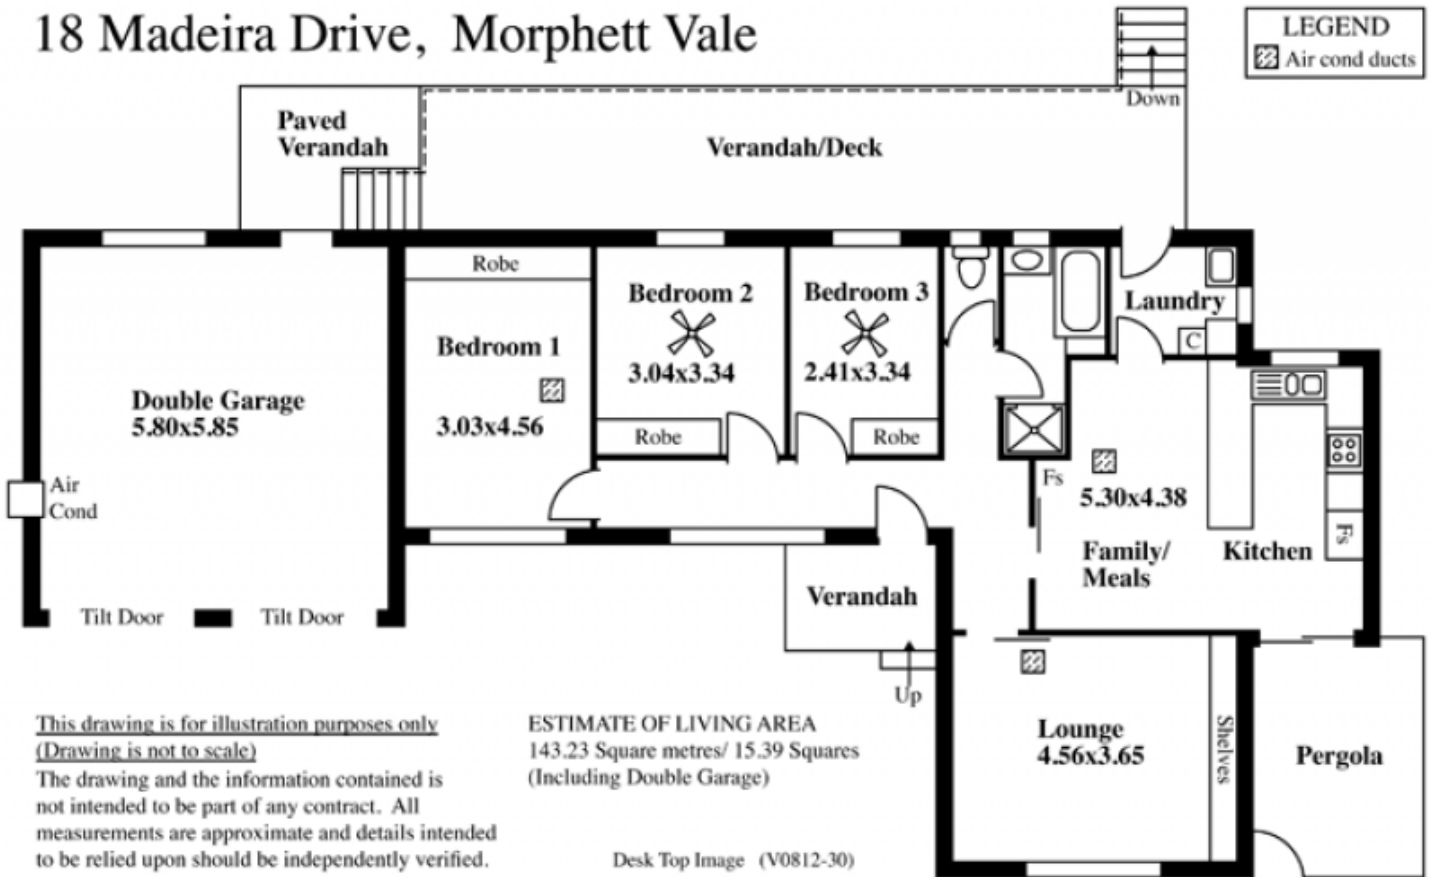

18 Madeira Drive, Morphett Vale

LEGEND
Air cond ducts

This drawing is for illustration purposes only
(Drawing is not to scale)
The drawing and the information contained is not intended to be part of any contract. All measurements are approximate and details intended to be relied upon should be independently verified.

Desk Top Image (V0812-30)