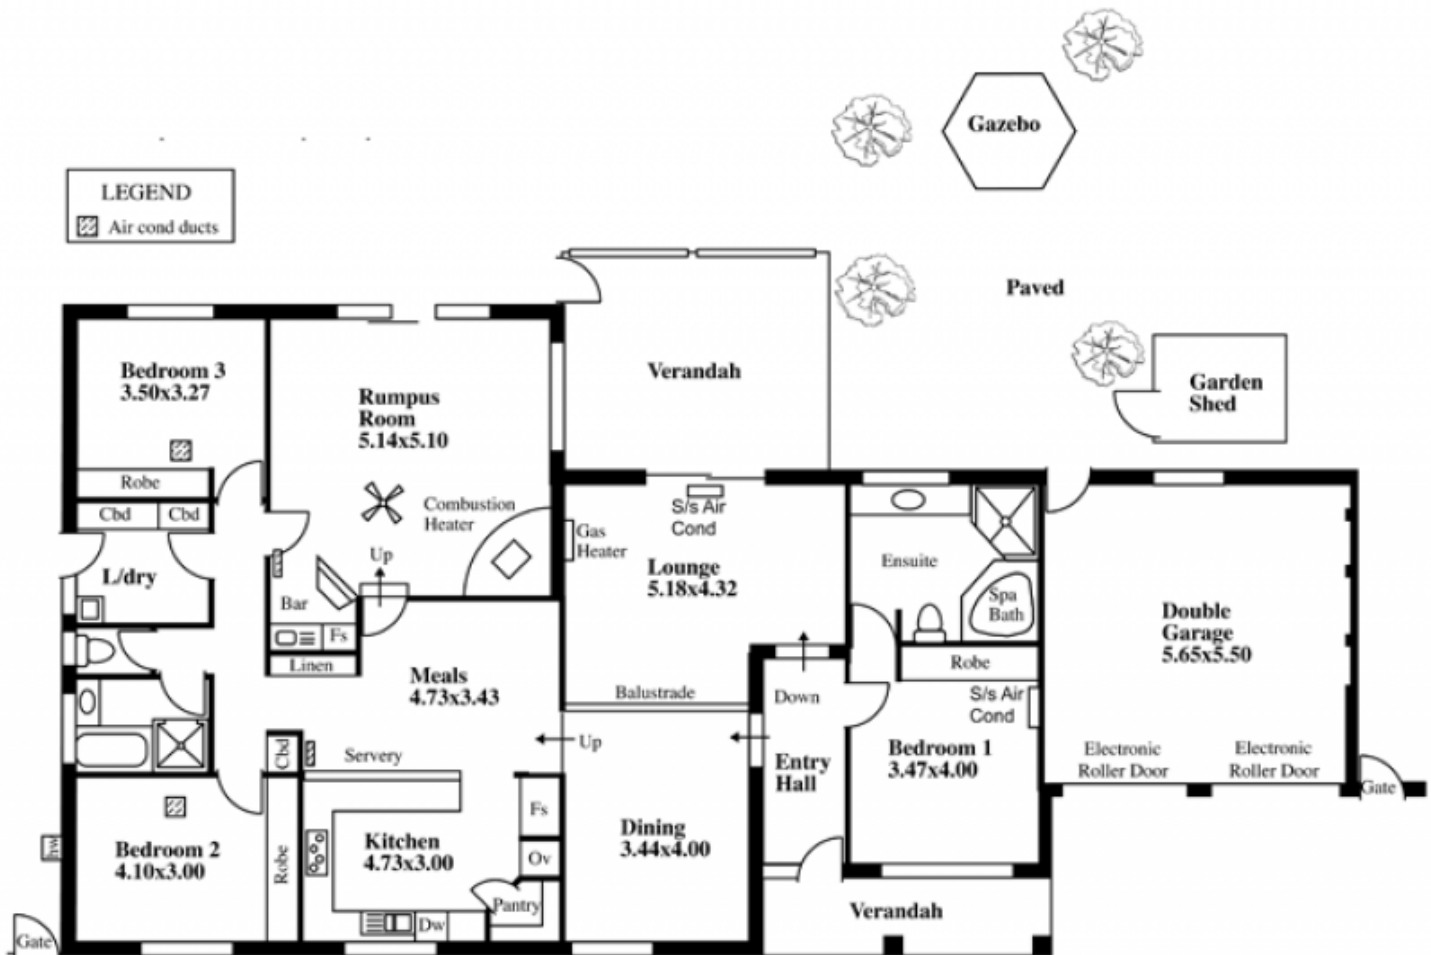

## 6 Vacluse Drive HAPPY VALLEY SA

3  2  2 

Situated in this popular dress circle location amongst other quality homes this unique family home offers a large and functional floor plan.

With three bedrooms, all with robes, master with a huge ensuite with spa bath, formal dining room overlooking the sunken lounge room featuring lofty cathedral style ceilings with large skylights. The large kitchen features a walk in pantry, new stainless steel oven, dish draw dishwasher, a big breakfast bar and an abundance of cupboard space. This steps down into the rumpus room, complete with a wet bar.

Outside features an enclosed entertaining area, paved patio and plenty of room for the kids to play in the

[For full version visit the website](#)

**Type** : House  
**Building Size** : 23 sqm  
**View** : <https://www.magain.com.au/property/6-vaucluse-drive-happy-valley-sa/8431061>

**LEGEND**

[Symbol] Air cond ducts

**Bedroom 3**  
3.50x3.27

Robe  
Cbd Cbd

L/dry

**Bedroom 2**  
4.10x3.00

**Rumpus Room**  
5.14x5.10

Combustion Heater

Bar  
Fs  
Linen

**Meals**  
4.73x3.43

Servery

**Kitchen**  
4.73x3.00

Dw  
Pantry

Verandah

**Lounge**  
5.18x4.32

Gas Heater  
S/s Air Cond