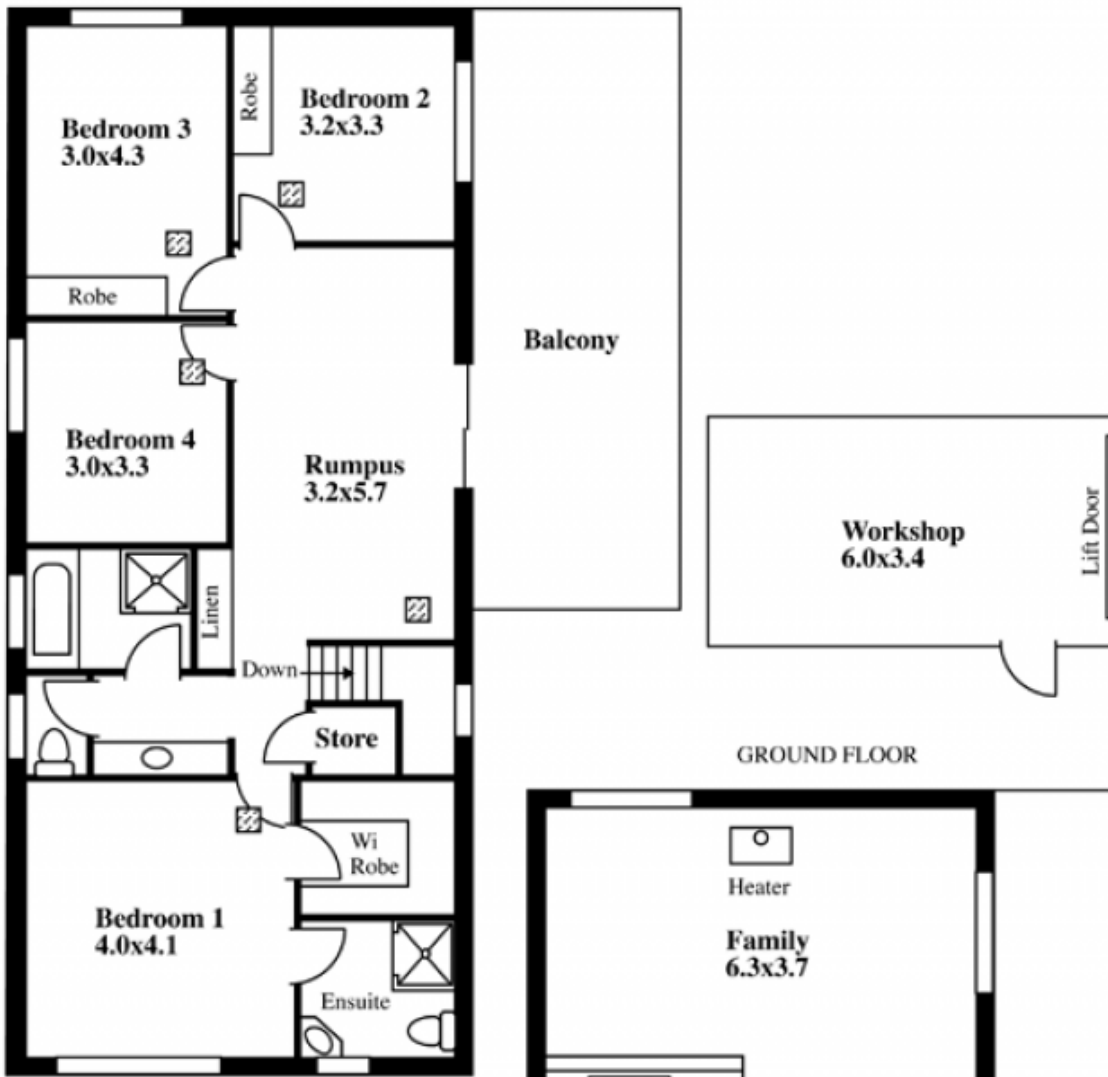

MAGAIN

4 The Glade WOODCROFT SA

4  2  2 

Don't miss a great opportunity to upgrade to this stylish and spacious, family sized home.

Situated at the end of a quiet court, with a lovely country outlook, this beautifully presented home will impress the most fastidious of buyers. Featuring four bedrooms and generous living areas the functional floorplan will cater for those looking for room to grow.

Offering a tiled entrance with formal lounge, huge open plan family/meals area with gas log fire overlooked by the stunning kitchen with stainless steel appliances as well as ducted evaporative cooling throughout.

Take the staircase up to the second level, where all four

[For full version visit the website](https://www.magain.com.au/property/4-the-glade-woodcroft-sa/8431066)

Type : House
Building Size : 25 sqm
View : <https://www.magain.com.au/property/4-the-glade-woodcroft-sa/8431066>