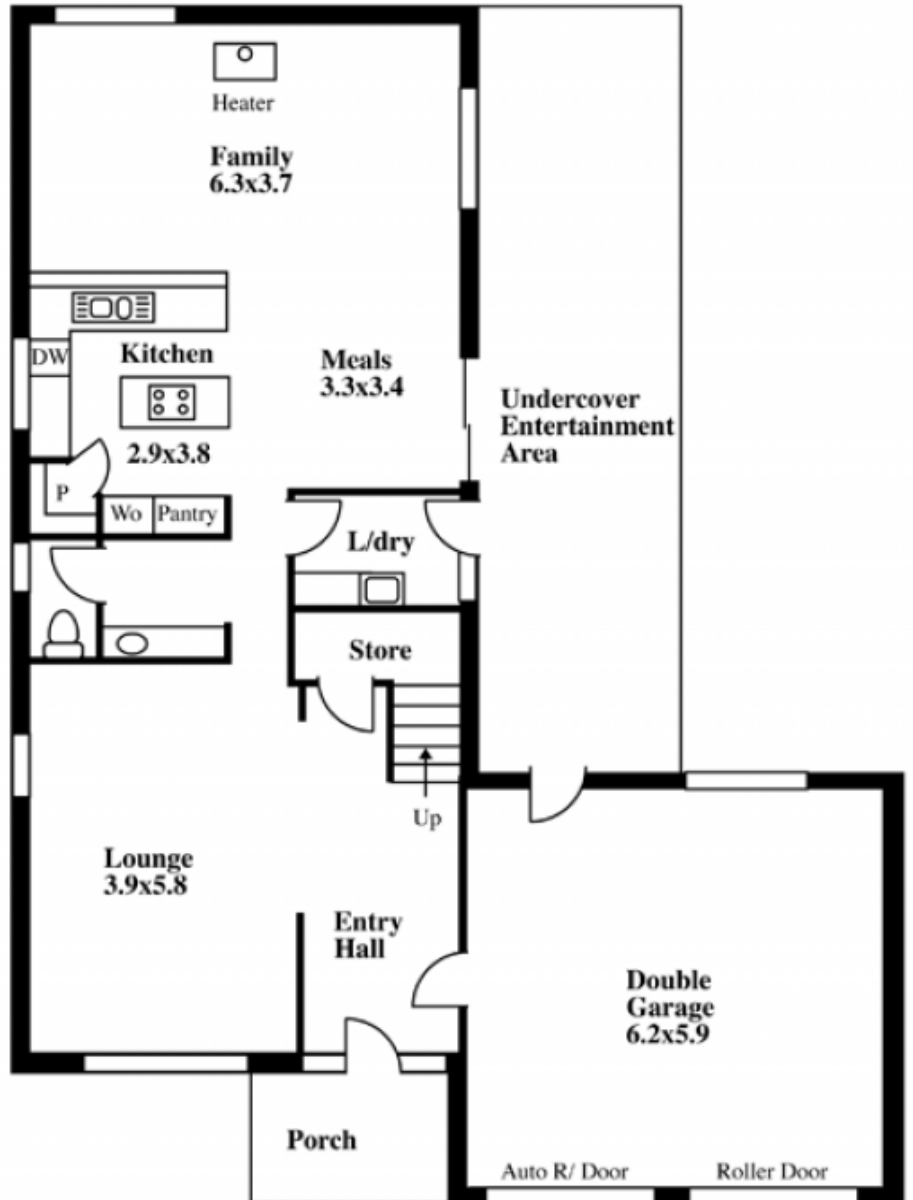

LEGEND

- Sky light
- Air cond ducts