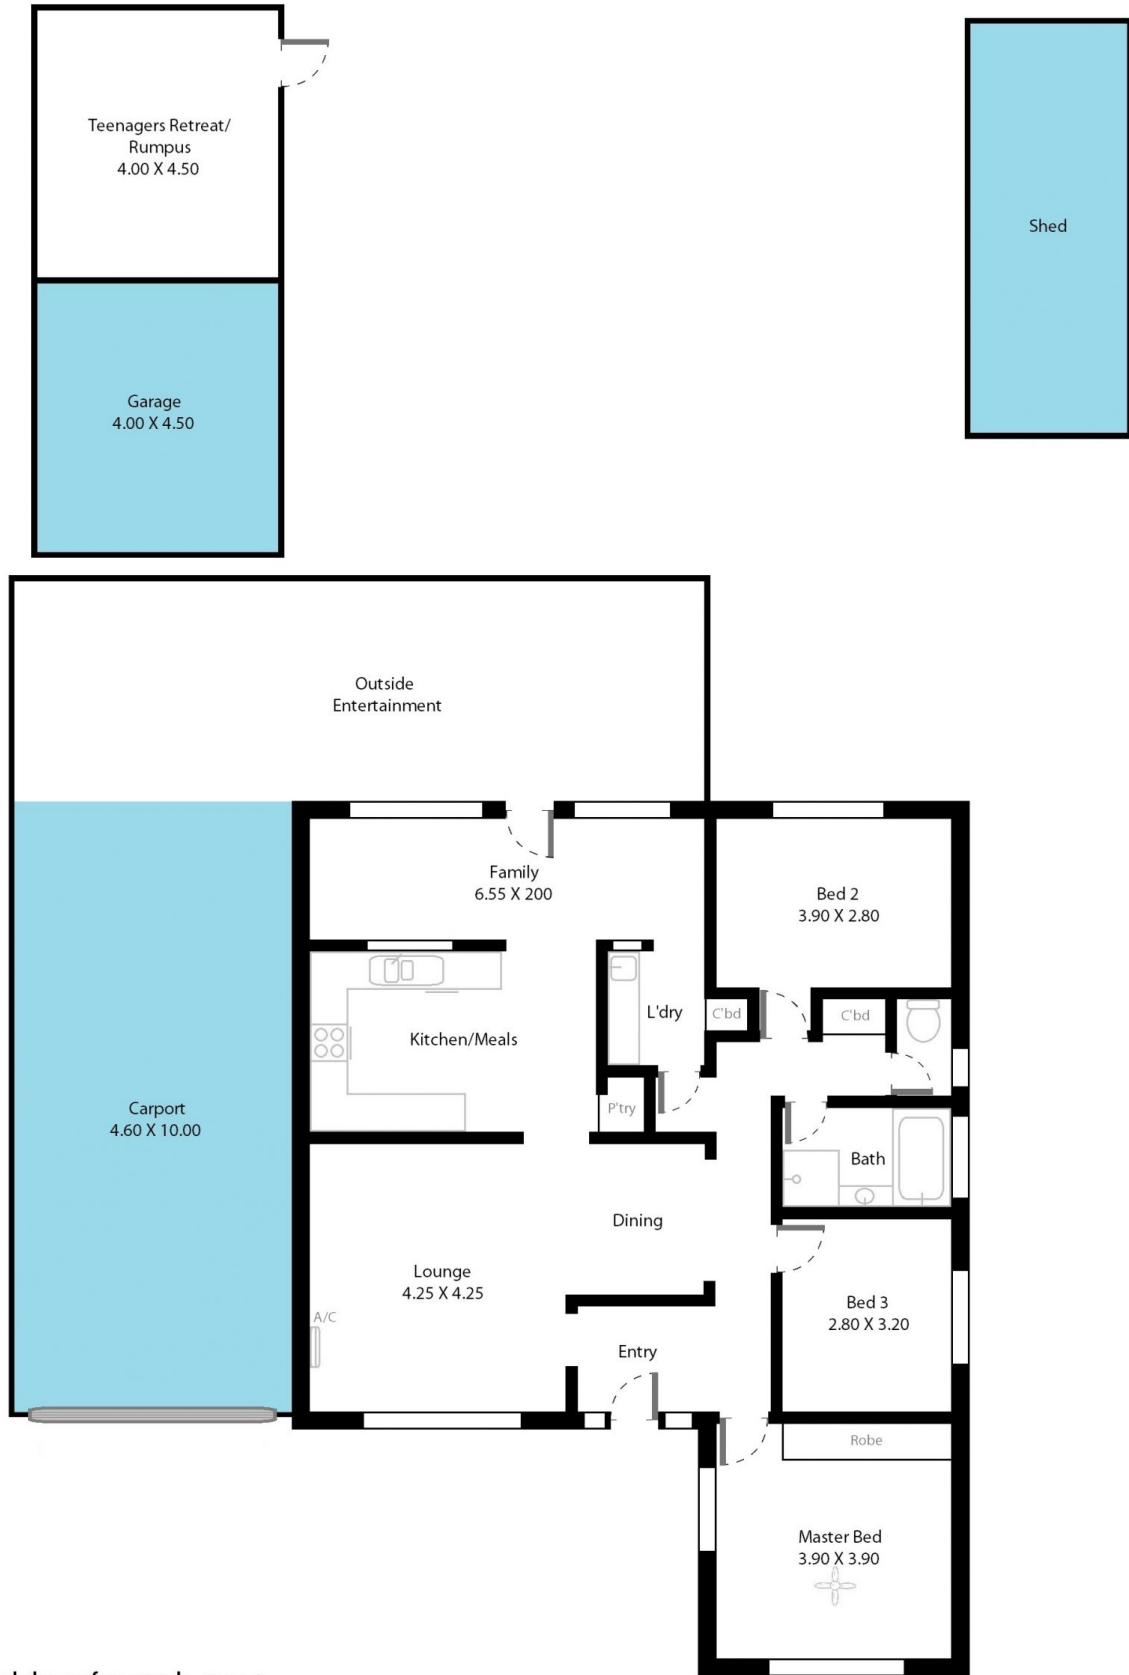

10 Alice Crescent Morphett Vale, South Australia.

Picture intended as a reference only. Any specific measurements required should be obtained by an independent surveyor.