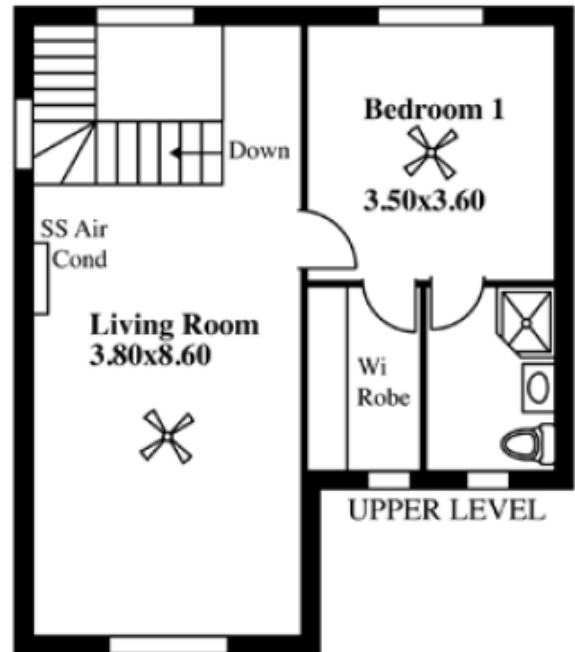

Practically designed, this modern home has the kitchen and living areas on the lower level, and the entire upper level has been dedicated to the master suite. There are two bedrooms on the lower level, both having built in robes and are serviced by their own modern bathroom. Each of the rooms in the home have ceiling fans and there are split systems on both levels of the home.

**Type** : House  
**Building Size** : 17 sqm  
**Land Size** : 300 sqm  
**View** : <https://www.magain.com.au/property/6-cove-circuit-seaford-rise-sa/8431142>

**Travis Denham**  
08 8398 1494

## 6 Cove Circuit, Seaford Rise

This drawing is for illustration purposes only  
(Drawing is not to scale)

The drawing and the information contained is not intended to be part of any contract. All measurements are approximate and details intended to be relied upon should be independently verified.

### ESTIMATE OF AREA

LOWER LEVEL 94.82 Square metres/ 10.19 Squares

UPPER LEVEL 63.23 Square metres/ 6.79 Squares

TOTAL 158.05 Square metres/ 16.99 Squares