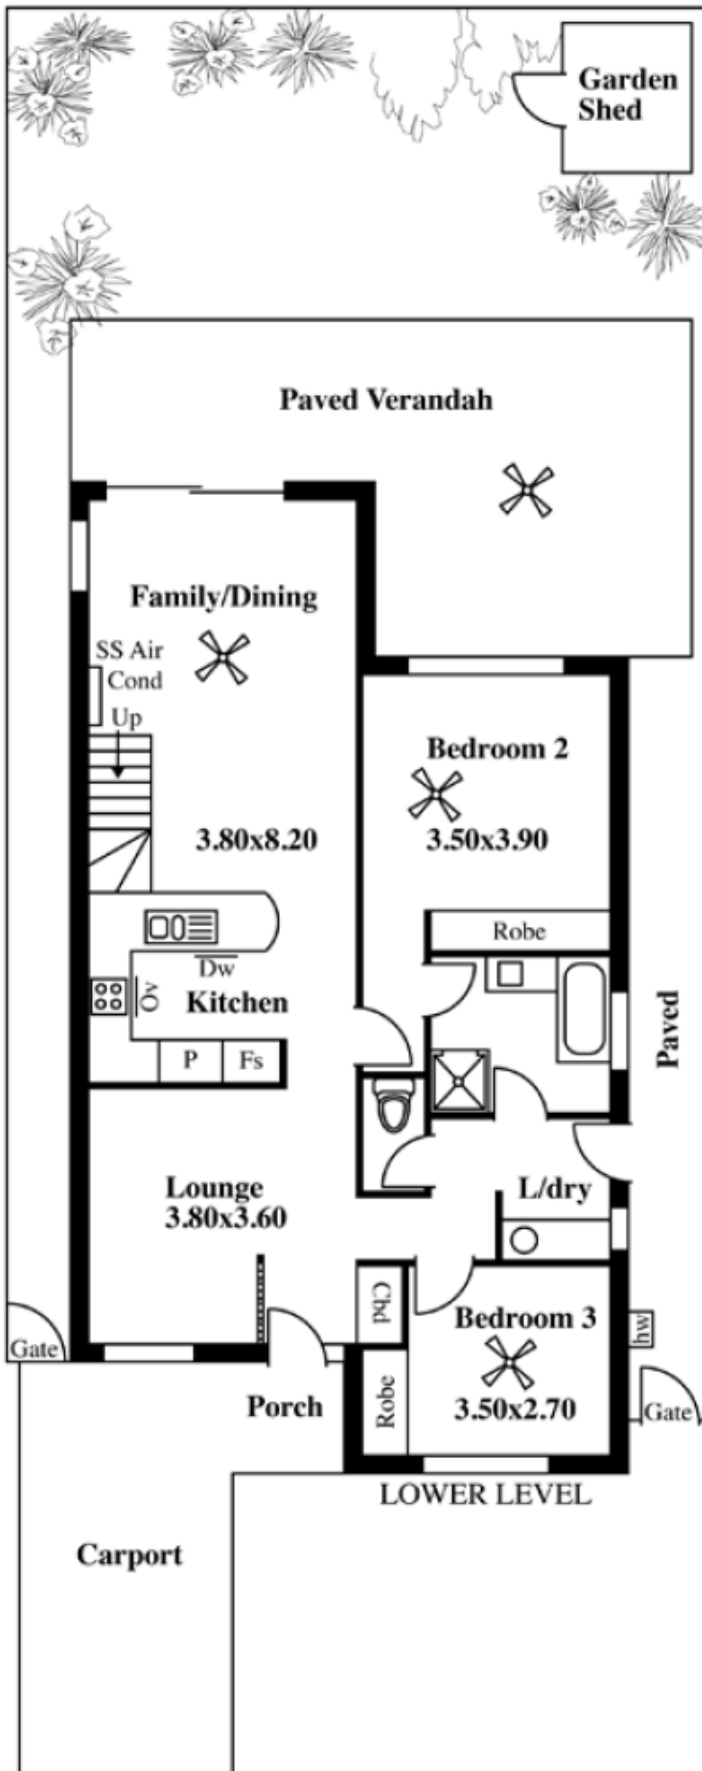

## 6 Cove Circuit SEAFORD RISE SA

3 2 1

This two storey rendered home is set in the ever growing suburb of Seaford Meadows. It's your own touch of palm paradise, with a gorgeous lawn surrounded by multiple palms giving the feel of holiday living at home.

Practically designed, this modern home has the kitchen and living areas on the lower level, and the entire upper level has been dedicated to the master suite. There are two bedrooms on the lower level, both having built in robes and are serviced by their own modern bathroom. Each of the rooms in the home have ceiling fans and there are split systems on both levels of the home.

The stylish kitchen has plenty of cupboard space and fantastic bench-tops with breakfast bar, and the light colour

[For full version visit the website](https://www.magain.com.au/property/6-cove-circuit-seaford-rise-sa/8431142)

**Type** : House  
**Building Size** : 17 sqm  
**Land Size** : 300 sqm  
**View** : <https://www.magain.com.au/property/6-cove-circuit-seaford-rise-sa/8431142>

**Travis Denham**  
08 8398 1494