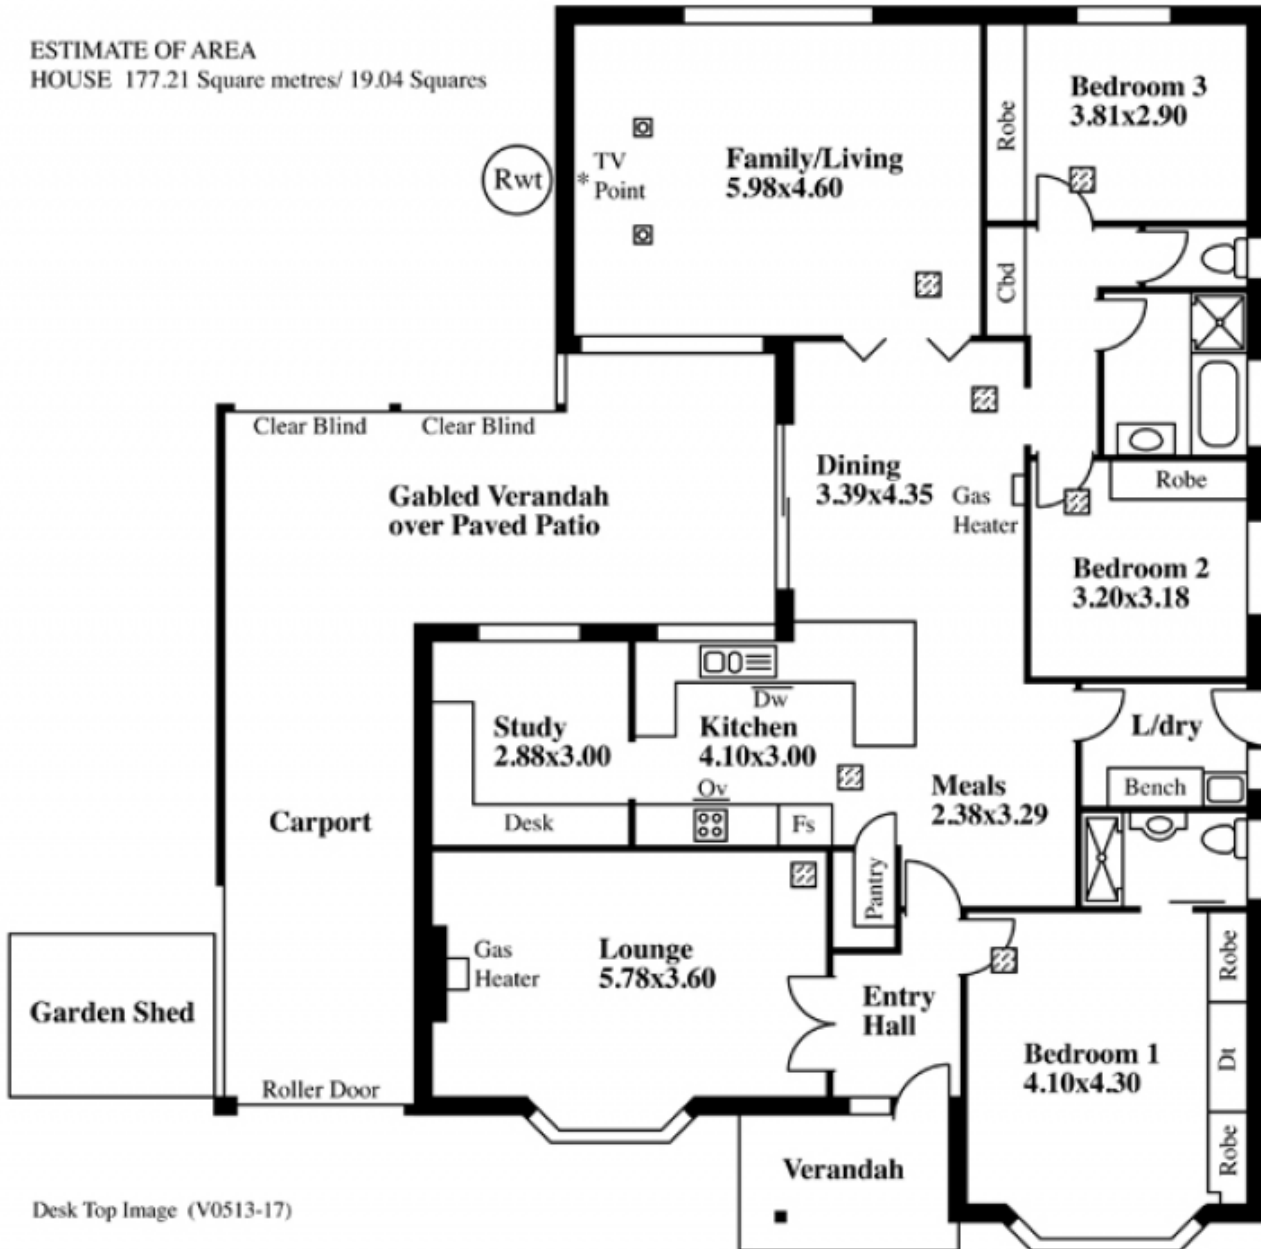

Offering three bedrooms and a study, two with built in robes and the master suite with an updated ensuite, brand new bathroom, absolutely stunning French provincial kitchen, gas heating and ducted cooling, two huge separate living areas, this layout is incredibly functional for the growing family.

# 50 Spinnaker Circuit, Sheidow Park

This drawing is for illustration purposes only  
(Drawing is not to scale)

The drawing and the information contained is not intended to be part of any contract. All measurements are approximate and details intended to be relied upon should be independently verified.

**LEGEND**

-  Air cond ducts
-  Speaker

ESTIMATE OF AREA  
 HOUSE 177.21 Square metres/ 19.04 Squares

Desk Top Image (V0513-17)