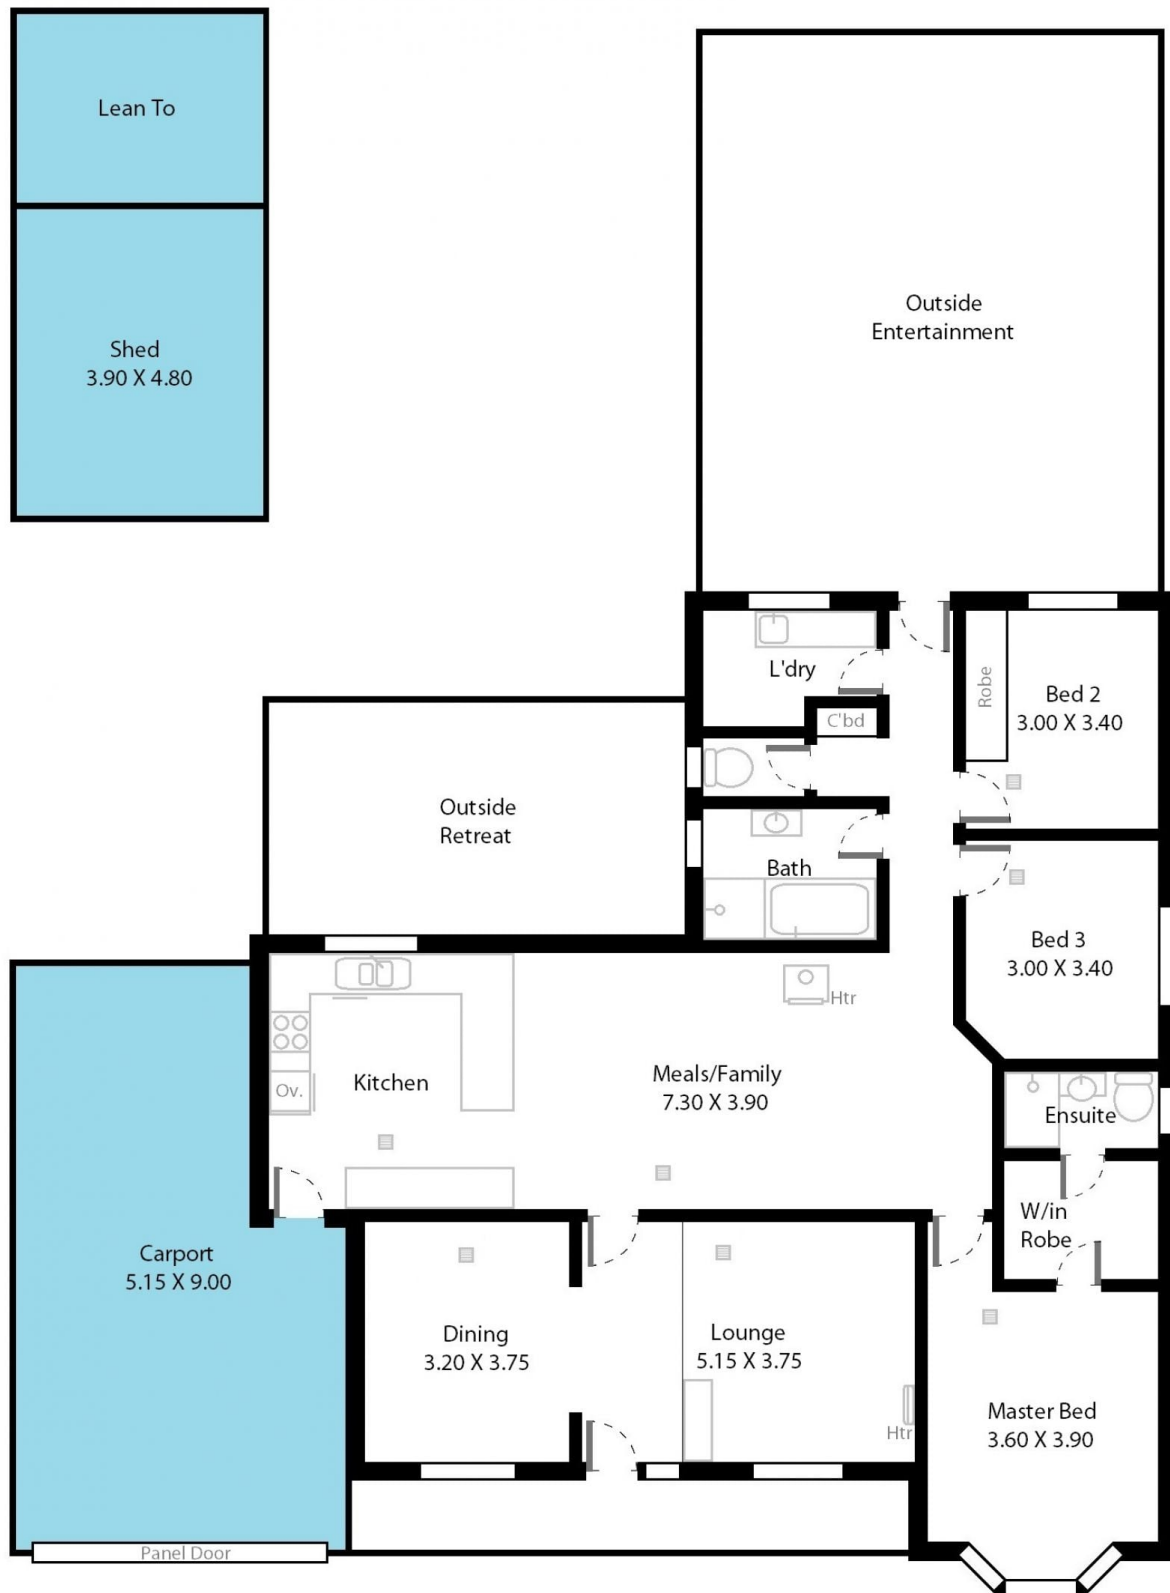

## 32 Antonia Circuit HALLETT COVE SA

3 2 3

Please contact Danielle Comer for viewing times.

Fall in love with this stylish home with all the perks.

As you move through the appealing front garden and enter home, you will be greeted by the sunken formal lounge and separate formal dining. Walking through to the fabulously renovated kitchen with dishwasher and loads of cupboard and bench space. A true masterpiece of this well laid out home. As you stand in the kitchen you overlook the large second living area, creating space for the whole family.

With separate living and dining areas, the home also has three well sized bedrooms the master with a great walk in

[For full version visit the website](https://www.magain.com.au/property/32-antonia-circuit-hallett-cove-sa/8431173)

**Type** : House  
**Building Size** : 18 sqm  
**Land Size** : 625 sqm  
**View** : <https://www.magain.com.au/property/32-antonia-circuit-hallett-cove-sa/8431173>

**Danielle Comer**  
08 8322 6111

32 Antonia Circuit Hallet Cove, South Australia.