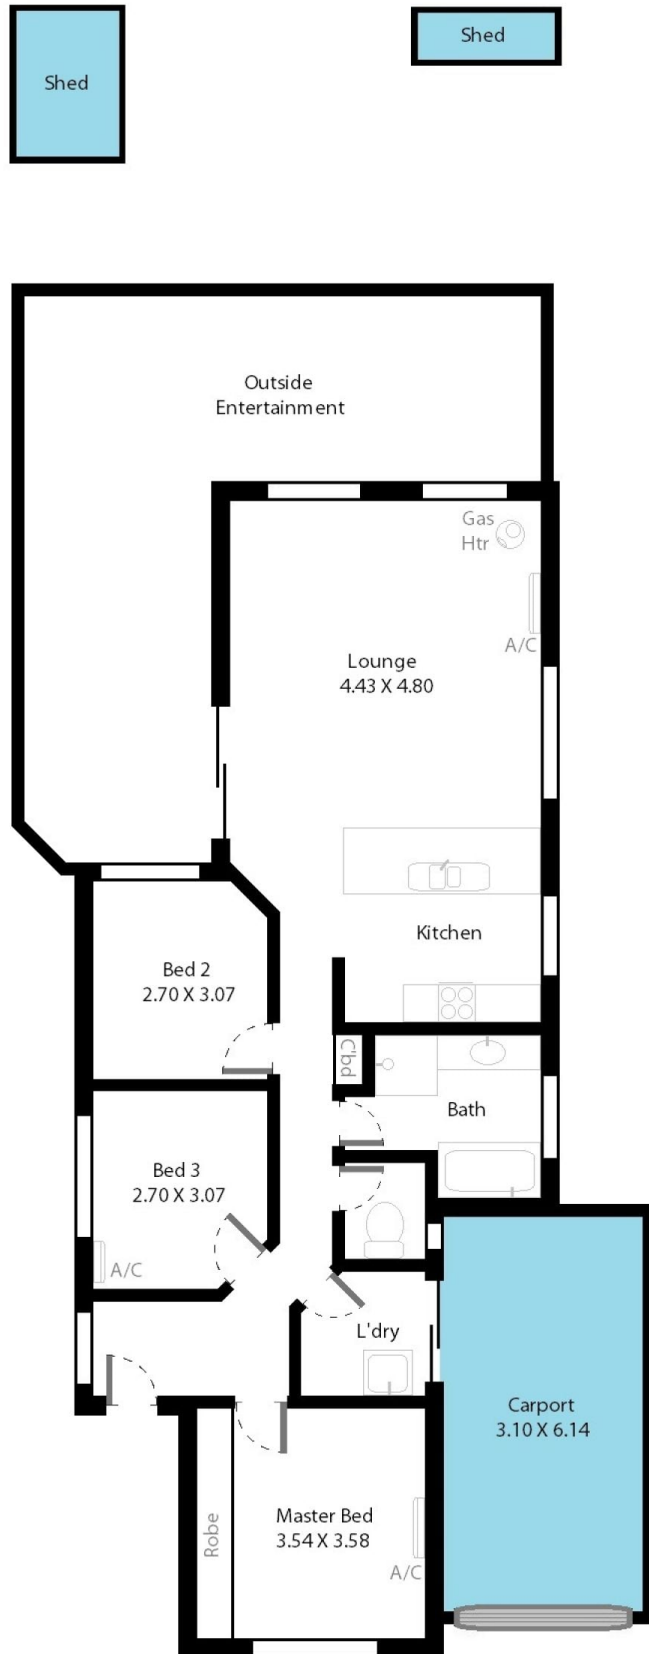

Outdoors provides the perfect setting, catering for all your entertaining needs is a splendid under cover decked pergola with cafe blinds.

Extra features include, split system heating and cooling,

[For full version visit the website](https://www.magain.com.au/property/6-phyllis-court-trott-park-sa/8431186)

Type : House
Building Size : 11 sqm
Land Size : 320 sqm
View : <https://www.magain.com.au/property/6-phyllis-court-trott-park-sa/8431186>

Danielle Comer
08 8322 6111

6 Phylis Court Trott Park, South Australia.

Picture intended as a reference only. Any specific measurements required should be obtained by an independent surveyor.