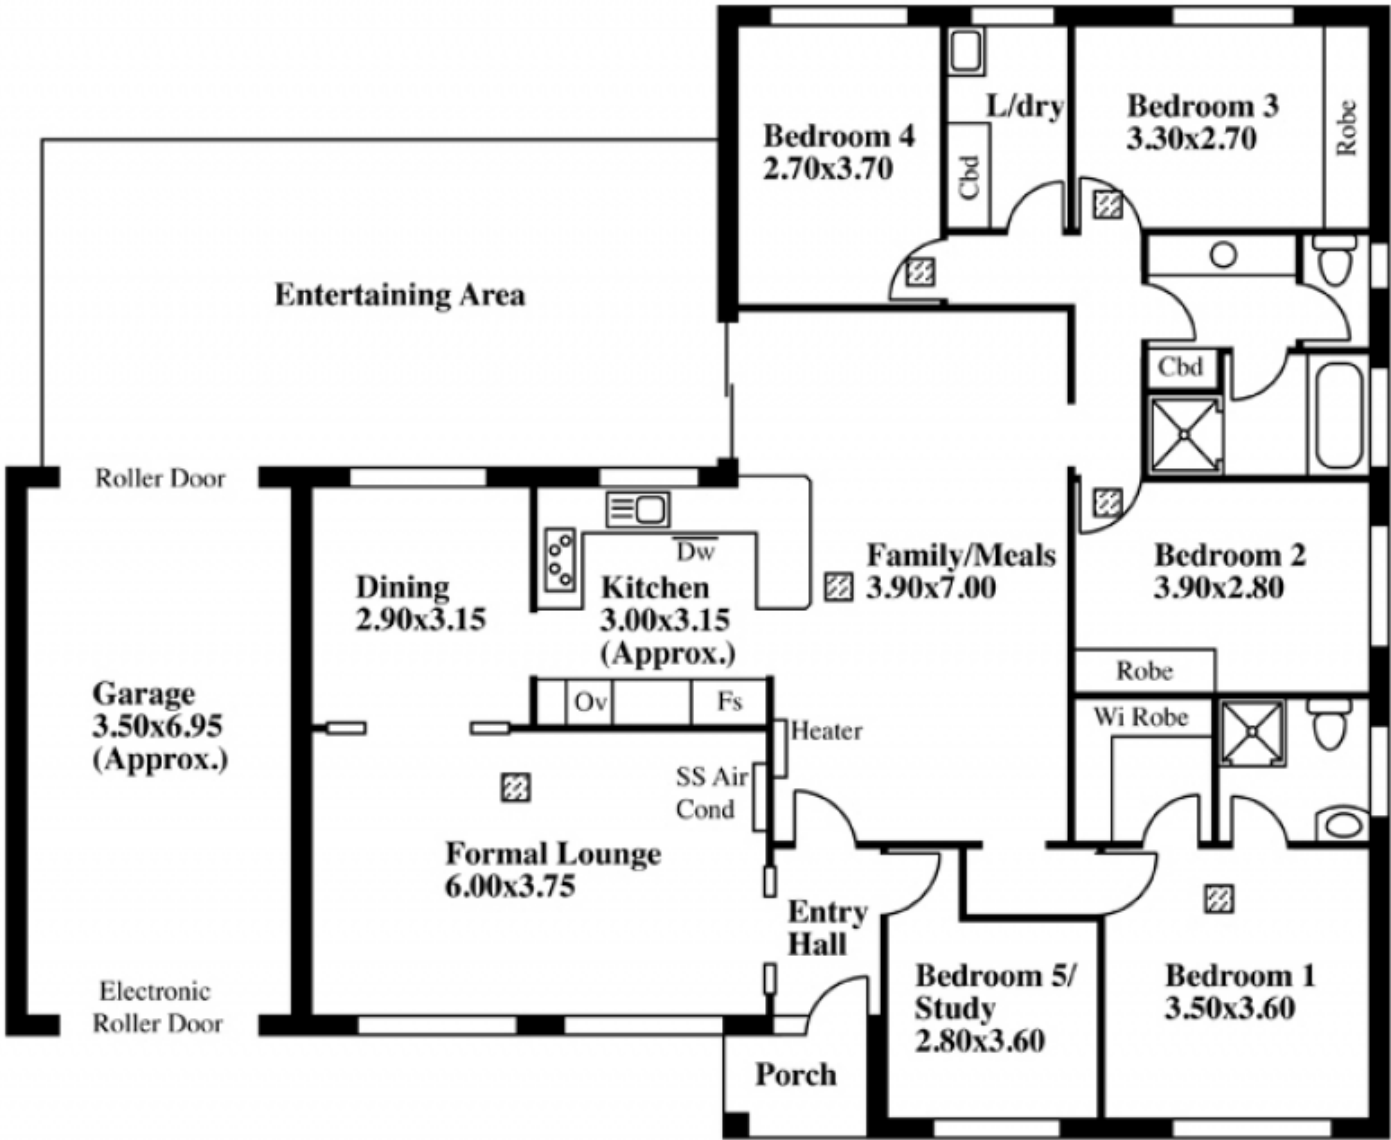

Danielle Comer
08 8322 6111

(0613-58)